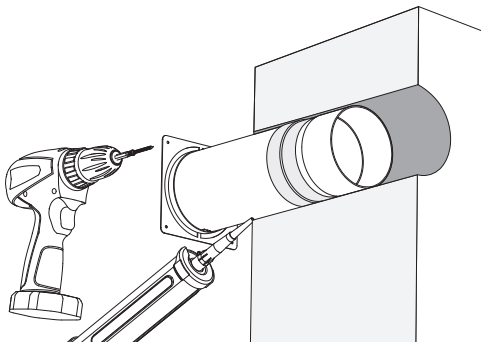

Läge/Mode: 4, 5, 6, 9