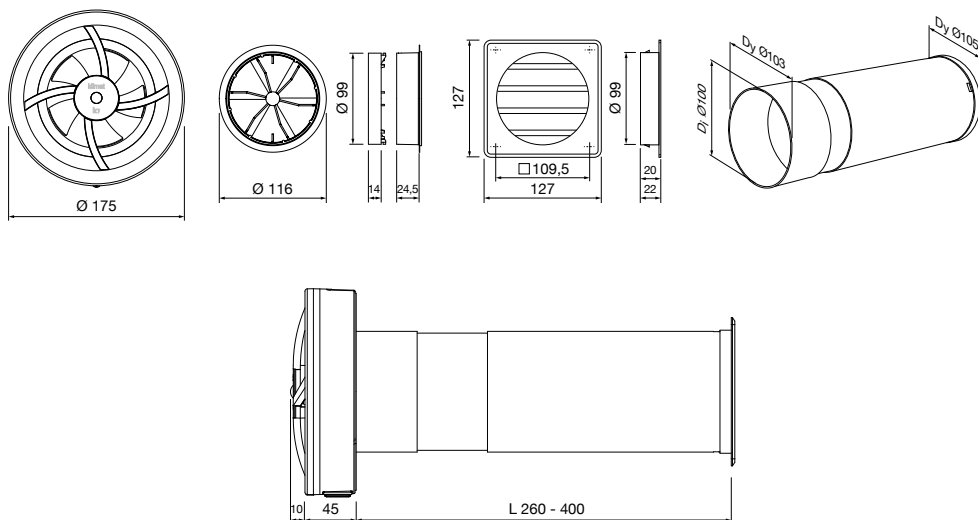

Garanti 5 år

Samtliga produkter i Klimat K7 Paket har 5 års garanti mot fabriktions-/materialfel.

Gäller under förutsättning att inköpsbevis kan uppvisas.

Fullständiga villkor finns i de ingående produkternas egna bruks- och monteringsanvisningar.

Tekniska data

Kompleta specifikationer för ingående produkterna finns på klimatfabriken.se

Warranty 5 Years

All products included in the Klimat K7 Package has a 5 year warranty against manufacturing / material defects. Warranty claims are only accepted provided that a proof of purchase can be presented.

Full terms and conditions are available in the product's own User and installation instructions.

Technical data

Complete specifications for the products included are available at klimatfabriken.se

© Copyright Nordiska Klimatfabriken AB

Vi reserverar oss för tryckfel och förbehåller oss rätten till material- och konstruktionsändringar.

We reserve the right for printing errors and reserve the right to material and design changes.