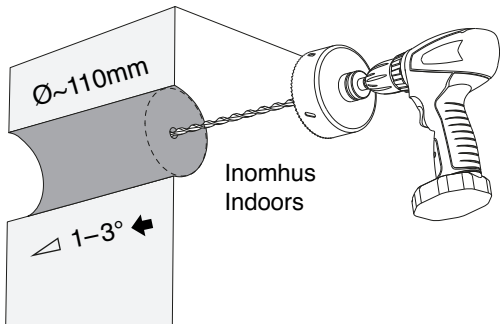

Läge/Mode: 4, 5, 6, 9