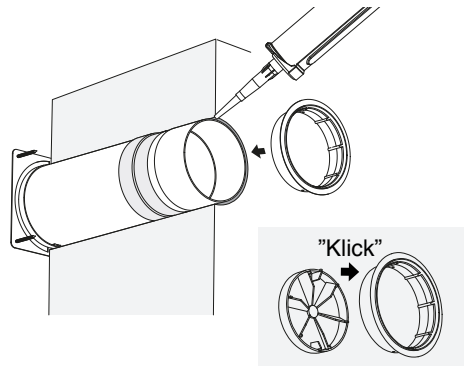

Läge/Mode: 4, 5, 6, 9