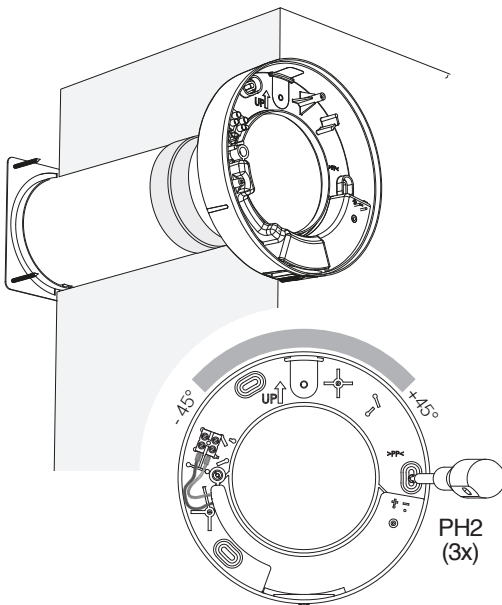

Klimat K7 manual