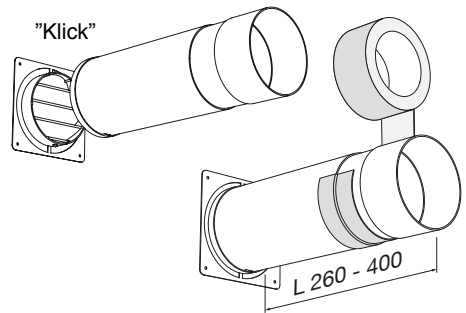

Läge/Mode: 4, 5, 6, 9