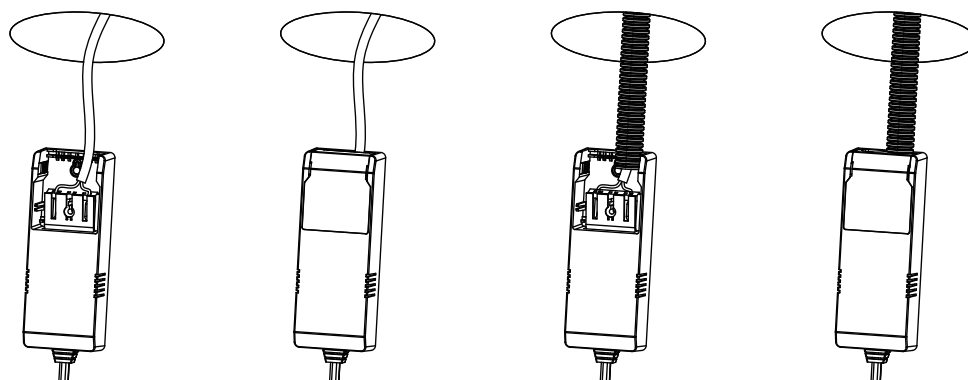

## ALFA TILT

220-240V~50/60Hz LED 10W 220mA IP44

Downlighten kan dimmes ned helt flimmerfritt.  
Lav høyde. Ekstern driver med hurtigkobling for raskere og enklere installasjon. Dimbar med faseavsnitt dimmer.  
Kan monteres direkte i isolasjonsmatter.  
Enkel innstallering. Monteres uten verktøy.

The downlight is dimmable all the way down completely flicker-free.  
Low altitude. External driver with quick connector for faster and easier installation. Dimmable with trailing edge dimmer.  
Can be mounted direct into insulation sheet.  
Easy installation. Mounting without tools.

Total Effekt:	10W
LED effekt:	8,3W
Lumen chip:	795lm
Lumen downlight:	700lm
Ra:	98
SDCM:	≤3
LED Chip:	CREE
Fargetemperatur:	2700K
Lysspredning: 35°	Tilt: 30°
Tetthetsgrad:	IP44
Levetid:	50.000 timer L90

Total Power:	10W
LED power:	8.3W
Lumen chip:	795lm
Lumen downlight:	700lm
Ra:	98
SDCM:	≤3
LED Chip:	CREE
Colour Temperature:	2700K
Beam Angle: 35°	Tilt: 30°
IP Rating:	IP44
Lifetime:	50,000 hours L90