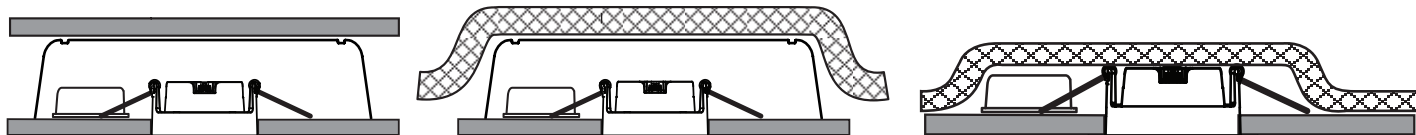

## ALFA TILT

220-240V~50/60Hz LED 10W 220mA IP44

Downlighten kan dimmes ned helt flimmerfritt.  
Lav høyde. Ekstern driver med hurtigkobling for raskere og enklere installasjon. Dimbar med faseavsnitt dimmer.  
Kan monteres direkte i isolasjonsmatter.  
Enkel innstallering. Monteres uten verktøy.

The downlight is dimmable all the way down completely flicker-free.  
Low altitude. External driver with quick connector for faster and easier installation. Dimmable with trailing edge dimmer.  
Can be mounted direct into insulation sheet.  
Easy installation. Mounting without tools.

Total Effekt:	10W
LED effekt:	8,3W
Lumen chip:	795lm
Lumen downlight:	700lm
Ra:	98
SDCM:	≤3
LED Chip:	CREE
Fargetemperatur:	2700K
Lysspredning: 35°	Tilt: 30°
Tetthetsgrad:	IP44
Levetid:	50.000 timer L90

Total Power:	10W
LED power:	8.3W
Lumen chip:	795lm
Lumen downlight:	700lm
Ra:	98
SDCM:	≤3
LED Chip:	CREE
Colour Temperature:	2700K
Beam Angle: 35°	Tilt: 30°
IP Rating:	IP44
Lifetime:	50,000 hours L90