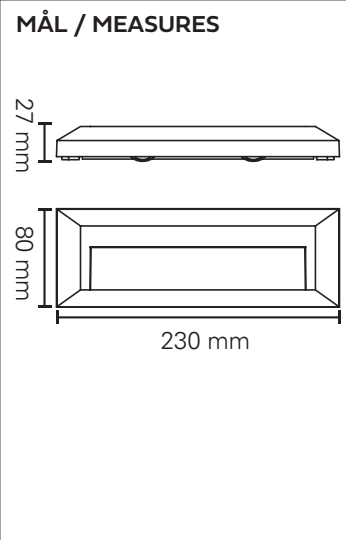

BRUKSANVISNING INSTRUCTION MANUAL GARDEN LED

namron

220-240V/AC - 50Hz Max. 3,5W

IP65 CE

LED Effekt:
LED:
Tetthetsgrad:
Integrert lyskilde.

3,5W 120lm
35 stk 3014
IP65

LED Power:
LED:
IP Rating:
Integrated light source.

3,5W 120lm
35 pcs 3014
IP65

TIL INFORMASJON
Må installeres av registrert elektroforetak.

ADVARSEL
1. Produsenten vil ikke holdes ansvarlig for feil installasjon, gal eller upassende bruk og uautorisert forandring av armaturen. Feil som oppstår på grunn av ovennevnte advarsler kan resultere i alvorlige skader på personer, dyr eller gjenstander. Hvis forandringer på produktet er påkrevet, konsulter forhandler for råd.
2. Dersom skader på armaturen oppstår, vennligst erstatt med originaldelar før bruk.
3. Kutt strømtilførsel ved lampeskifte.

FOR INFORMATION
Installation must be performed by registered electrical company.

WARNING
1. The manufacturer will not be held responsible for improper installation, faulty or improper use and unauthorized alteration of the luminaire. Errors that occur because of the above warnings can result in serious injury to persons, animals or objects. If changes of the product is required, consult the dealer for advice.
2. If damage of the luminaire occurs, please replace with the original parts before use.
3. Cut the power supply before changing the lamp.