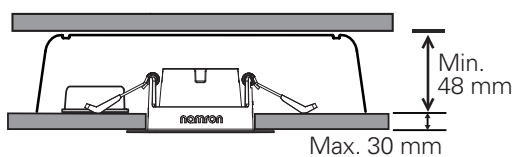

Total Effekt:	8W
LED effekt:	6W
Lumen chip:	715lm
Lumen downlight:	620lm
Ra:	98
SDCM:	≤3
LED Chip:	Luminus
Fargetemperatur:	2700K
Lysspredning: 38°	Tilt: 30°
Tetthetsgrad:	IP44
Levetid:	50.000 timer L90

Total Power:	8W
LED power:	6W
Lumen chip:	715lm
Lumen downlight:	620lm
Ra:	98
SDCM:	≤3
LED Chip:	Luminus
Colour Temperature:	2700K
Beam Angle: 38°	Tilt: 30°
IP Rating:	IP44
Lifetime:	50,000 hours L90

MÅL / MEASURES