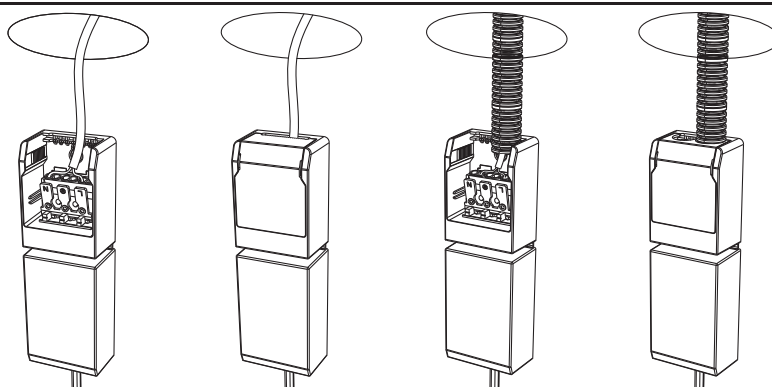

ALFA ECO DOWNLIGHT 8W

220-240V~50/60Hz LED 8W 180mA IP44

Downlighten kan dimmes ned helt flimmerfritt.
Lav høyde. Ekstern driver med hurtigkobling for raskere og enklere installasjon. Dimbar med faseavsnitt dimmer.
Kan monteres direkte i isolasjonsmatter.
Enkel innstallering. Monteres uten verktøy.

The downlight is dimmable all the way down completely flicker-free.
Low altitude. External driver with quick connector for faster and easier installation. Dimmable with trailing edge dimmer.
Can be mounted direct into insulation sheet.
Easy installation. Mounting without tools.

Total Effekt:	8W
LED effekt:	6W
Lumen chip:	715lm
Lumen downlight:	620lm
Ra:	98
SDCM:	≤3
LED Chip:	Luminus
Fargetemperatur:	2700K
Lysspredning: 38°	Tilt: 30°
Tetthetsgrad:	IP44
Levetid:	50.000 timer L90

Total Power:	8W
LED power:	6W
Lumen chip:	715lm
Lumen downlight:	620lm
Ra:	98
SDCM:	≤3
LED Chip:	Luminus
Colour Temperature:	2700K
Beam Angle: 38°	Tilt: 30°
IP Rating:	IP44
Lifetime:	50,000 hours L90

MÅL / MEASURES