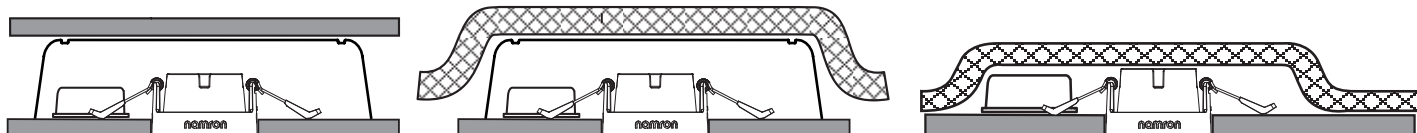

ALFA ECO DOWNLIGHT 8W

220-240V~50/60Hz LED 8W 180mA IP44

Downlighten kan dimmes ned helt flimmerfritt.
Lav høyde. Ekstern driver med hurtigkobling for raskere og enklere installasjon. Dimbar med faseavsnitt dimmer.
Kan monteres direkte i isolasjonsmatter.
Enkel innstallering. Monteres uten verktøy.

The downlight is dimmable all the way down completely flicker-free.
Low altitude. External driver with quick connector for faster and easier installation. Dimmable with trailing edge dimmer.
Can be mounted direct into insulation sheet.
Easy installation. Mounting without tools.

Total Effekt:	8W
LED effekt:	6W
Lumen chip:	715lm
Lumen downlight:	620lm
Ra:	98
SDCM:	≤3
LED Chip:	Luminus
Fargetemperatur:	2700K
Lysspredning: 38°	Tilt: 30°
Tetthetsgrad:	IP44
Levetid:	50.000 timer L90

Total Power:	8W
LED power:	6W
Lumen chip:	715lm
Lumen downlight:	620lm
Ra:	98
SDCM:	≤3
LED Chip:	Luminus
Colour Temperature:	2700K
Beam Angle: 38°	Tilt: 30°
IP Rating:	IP44
Lifetime:	50,000 hours L90

MÅL / MEASURES