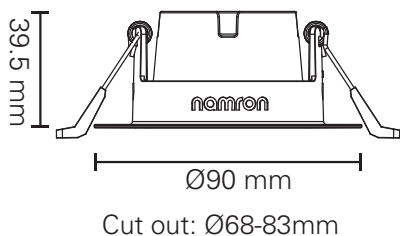

ALFA ECO DOWNLIGHT 8W

220-240V~50/60Hz LED 8W 180mA IP44

Downlighten kan dimmes ned helt flimmerfritt.
Lav høyde. Ekstern driver med hurtigkobling for raskere og enklere installasjon. Dimbar med faseavsnitt dimmer.
Kan monteres direkte i isolasjonsmatter.
Enkel innstallering. Monteres uten verktøy.

The downlight is dimmable all the way down completely flicker-free.
Low altitude. External driver with quick connector for faster and easier installation. Dimmable with trailing edge dimmer.
Can be mounted direct into insulation sheet.
Easy installation. Mounting without tools.

Total Effekt:	8W
LED effekt:	6W
Lumen chip:	715lm
Lumen downlight:	620lm
Ra:	98
SDCM:	≤3
LED Chip:	Luminus
Fargetemperatur:	2700K
Lysspredning: 38°	Tilt: 30°
Tetthetsgrad:	IP44
Levetid:	50.000 timer L90

Total Power:	8W
LED power:	6W
Lumen chip:	715lm
Lumen downlight:	620lm
Ra:	98
SDCM:	≤3
LED Chip:	Luminus
Colour Temperature:	2700K
Beam Angle: 38°	Tilt: 30°
IP Rating:	IP44
Lifetime:	50,000 hours L90

MÅL / MEASURES