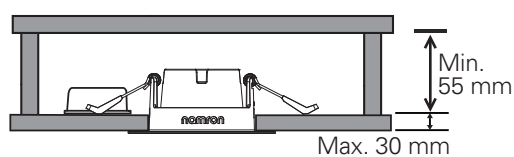

Total Effekt:	8W
LED effekt:	6W
Lumen chip:	715lm
Lumen downlight:	620lm
Ra:	98
SDCM:	≤3
LED Chip:	Luminus
Fargetemperatur:	2700K
Lysspredning: 38°	Tilt: 30°
Tetthetsgrad:	IP44
Levetid:	50.000 timer L90

Total Power:	8W
LED power:	6W
Lumen chip:	715lm
Lumen downlight:	620lm
Ra:	98
SDCM:	≤3
LED Chip:	Luminus
Colour Temperature:	2700K
Beam Angle: 38°	Tilt: 30°
IP Rating:	IP44
Lifetime:	50,000 hours L90

MÅL / MEASURES