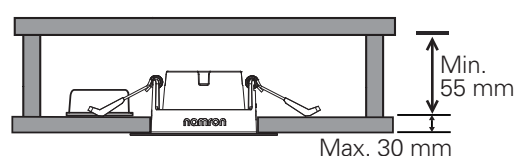

Total Effekt: 8W  
LED effekt: 6W  
Lumen chip: 600lm  
Lumen downlight: 520lm  
Ra: 98  
SDCM: ≤3  
LED Chip: Bridgelux  
Fargetemperatur: 2800-2000K (med dimming)  
Lysspredning: 38° Tilt: 30°  
Tetthetsgrad: IP44  
Levetid: 50.000 timer L90

Total Power: 8W  
LED power: 6W  
Lumen chip: 600lm  
Lumen downlight: 520lm  
Ra: 98  
SDCM: ≤3  
LED Chip: Bridgelux  
Colour Temperature: 2800-2000K(with dimming)  
Beam Angle: 38° Tilt: 30°  
IP Rating: IP44  
Lifetime: 50,000 hours L90