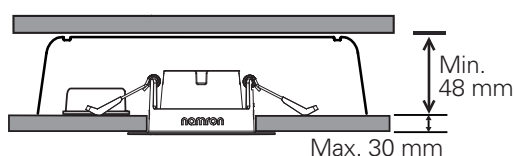

Total Effekt: 8W  
LED effekt: 6W  
Lumen chip: 600lm  
Lumen downlight: 520lm  
Ra: 98  
SDCM: ≤3  
LED Chip: Bridgelux  
Fargetemperatur: 2800-2000K (med dimming)  
Lysspredning: 38° Tilt: 30°  
Tetthetsgrad: IP44  
Levetid: 50.000 timer L90

Total Power: 8W  
LED power: 6W  
Lumen chip: 600lm  
Lumen downlight: 520lm  
Ra: 98  
SDCM: ≤3  
LED Chip: Bridgelux  
Colour Temperature: 2800-2000K(with dimming)  
Beam Angle: 38° Tilt: 30°  
IP Rating: IP44  
Lifetime: 50,000 hours L90