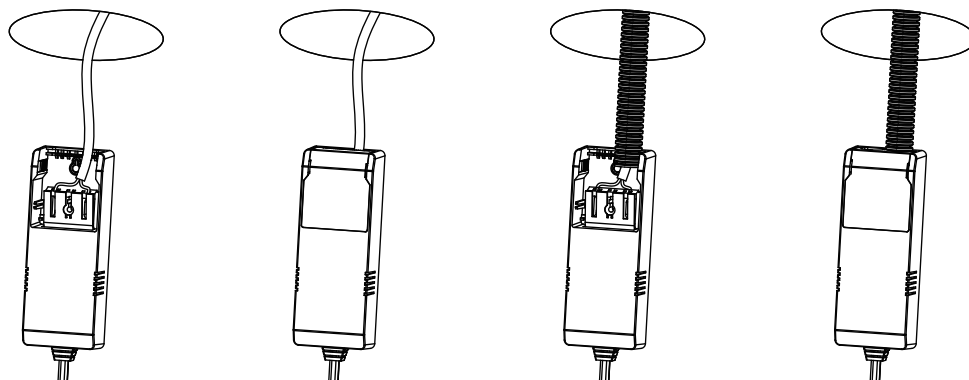

**ALFA REFLEKTOR DOWNLIGHT  
WARMDIM 10W 8-PACK**

220-240V~50/60Hz LED 10W 220mA IP44

Downlighten kan dimmes ned helt flimmerfritt.  
Lav høyde. Ekstern driver med hurtigkobling for raskere og enklere installasjon. Dimbar med faseavsnitt dimmer. Kan monteres direkte i isolasjonsmatter. Enkel innstallering. Monteres uten verktøy.

The downlight is dimmable all the way down completely flicker-free.  
Low altitude. External driver with quick connector for faster and easier installation. Dimmable with trailing edge dimmer. Can be mounted direct into insulation sheet. Easy installation. Mounting without tools.

Total Effekt: 10W  
LED effekt: 8,3W  
Lumen chip: 770lm  
Lumen downlight: 680lm  
Ra: 95+  
SDCM: ≤3  
LED Chip: Bridgelux  
Fargetemperatur: 2800-2000K (med dimming)  
Lysspredning: 35° Tilt: 30°  
Tetthetsgrad: IP44  
Levetid: 50.000 timer L90

Total Power: 10W  
LED power: 8.3W  
Lumen chip: 770lm  
Lumen downlight: 680lm  
Ra: 95+  
SDCM: ≤3  
LED Chip: Bridgelux  
Colour Temperature: 2800-2000K (with dimming)  
Beam Angle: 35° Tilt: 30°  
IP Rating: IP44  
Lifetime: 50,000 hours L90