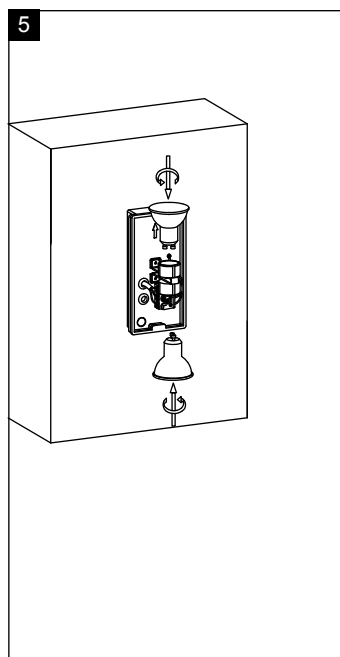

**NAMRON ARYA SQUARE VEGGLAMPE
DOBDEL GU10**

220-240V/AC 50Hz LED IP54

Spenning: 220-240V/AC
Sokkel: GU10
Tetthetsgrad: IP54
Maks. last: 2x25W
Velegnet for utendørs bruk.

Voltage: 220-240V/AC
Socket: GU10
IP rating: IP54
Max. Loading: 2x25W
The lamp for outdoor use.

MONTERING/MOUNTING

MÅL / MEASURES