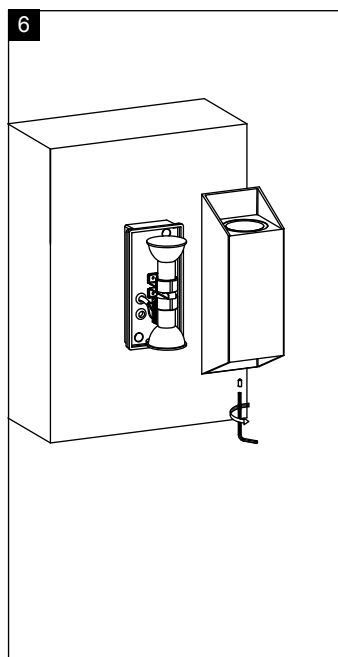

**NAMRON ARYA SQUARE VEGGLAMPE
DOBDEL GU10**

220-240V/AC 50Hz LED IP54

Spenning: 220-240V/AC
Sokkel: GU10
Tetthetsgrad: IP54
Maks. last: 2x25W
Velegnet for utendørs bruk.

Voltage: 220-240V/AC
Socket: GU10
IP rating: IP54
Max. Loading: 2x25W
The lamp for outdoor use.

MONTERING/MOUNTING

MÅL / MEASURES