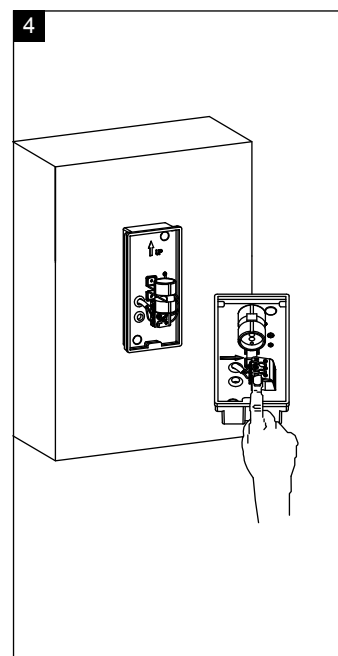

**NAMRON ARYA SQUARE VEGGLAMPE
DOBDEL GU10**

220-240V/AC 50Hz LED IP54

Spenning: 220-240V/AC
Sokkel: GU10
Tetthetsgrad: IP54
Maks. last: 2x25W
Velegnet for utendørs bruk.

Voltage: 220-240V/AC
Socket: GU10
IP rating: IP54
Max. Loading: 2x25W
The lamp for outdoor use.

MONTERING/MOUNTING

MÅL / MEASURES