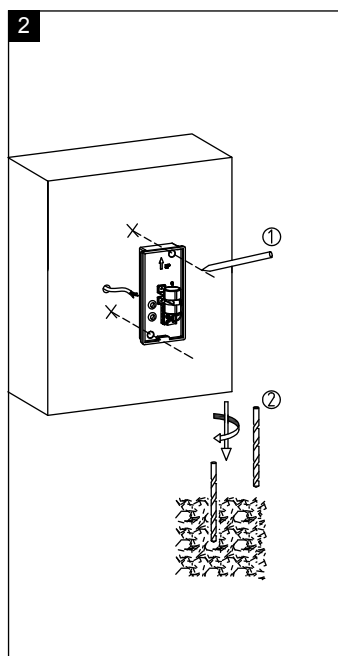

**NAMRON ARYA SQUARE VEGGLAMPE
DOBDEL GU10**

220-240V/AC 50Hz LED IP54

Spenning: 220-240V/AC
Sokkel: GU10
Tetthetsgrad: IP54
Maks. last: 2x25W
Velegnet for utendørs bruk.

Voltage: 220-240V/AC
Socket: GU10
IP rating: IP54
Max. Loading: 2x25W
The lamp for outdoor use.

MONTERING/MOUNTING

MÅL / MEASURES