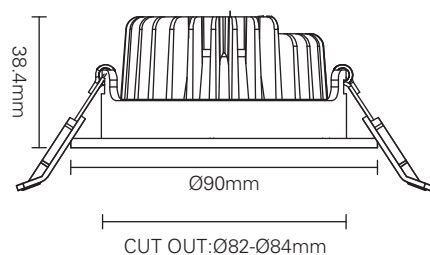

BRUKSANVISNING INSTRUCTION MANUAL

J&EL

ALUNA DOWNLIGHT WARMDIM 8W

220-240V~50/60Hz LED 6,3W 240mA

Total Effekt:	8W	Total Power:	8W
LED effekt:	6,3W	LED Power:	6.3W
Lysstyrke:	605lm	Lumen:	605lm
CRI:	95	CRI:	95
SDCM:	≤3	SDCM:	≤3
LED Chip:	Bridgelux	LED Chip:	Bridgelux
Kelvin:	1800-3000K	Kelvin:	1800-3000K
Lysspredning:	40°	Beam Angle:	40°
Utsparing:	Ø82-84mm	Cutout:	Ø82-84mm
Tetthetsgrad:	IP65	IP Rating:	IP65
Levetid:	50.000timer L80	Lifetime:	50,000 hours L80

MÅL / MEASURES

Minimumsavstand til brennbart materiale i armaturens stråleretning. /
Minimum distance to flammable material in the beam direction.

NO: Må installeres av autorisert el-installatør.
EN: Installation must be performed by a qualified electrician.