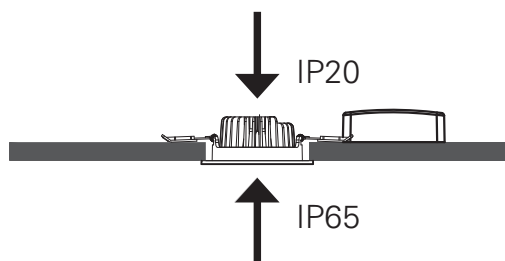

BRUKSANVISNING INSTRUCTION MANUAL

J&EL

ALUNA DOWNLIGHT WARMDIM 8W

220-240V~50/60Hz LED 6,3W 240mA

Total Effekt:	8W	Total Power:	8W
LED effekt:	6,3W	LED Power:	6.3W
Lysstyrke:	605lm	Lumen:	605lm
CRI:	95	CRI:	95
SDCM:	≤3	SDCM:	≤3
LED Chip:	Bridgelux	LED Chip:	Bridgelux
Kelvin:	1800-3000K	Kelvin:	1800-3000K
Lysspredning:	40°	Beam Angle:	40°
Utsparing:	Ø82-84mm	Cutout:	Ø82-84mm
Tetthetsgrad:	IP65	IP Rating:	IP65
Levetid:	50.000timer L80	Lifetime:	50,000 hours L80

MÅL / MEASURES

Minimumsavstand til brennbart materiale i armaturens stråleretning. /
Minimum distance to flammable material in the beam direction.

NO: Må installeres av autorisert el-installatør.
EN: Installation must be performed by a qualified electrician.