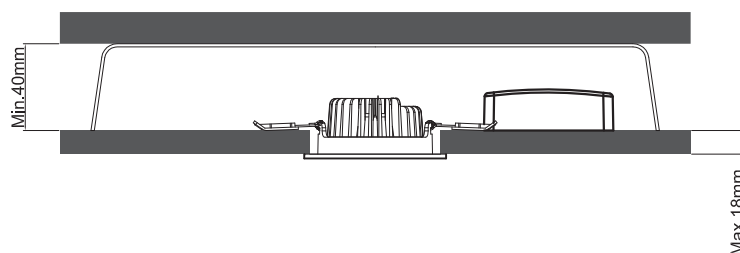

BRUKSANVISNING INSTRUCTION MANUAL

J&EL

ALUNA DOWNLIGHT WARMDIM 8W

220-240V~50/60Hz LED 6,3W 240mA

Total Effekt:	8W	Total Power:	8W
LED effekt:	6,3W	LED Power:	6.3W
Lysstyrke:	605lm	Lumen:	605lm
CRI:	95	CRI:	95
SDCM:	≤3	SDCM:	≤3
LED Chip:	Bridgelux	LED Chip:	Bridgelux
Kelvin:	1800-3000K	Kelvin:	1800-3000K
Lysspredning:	40°	Beam Angle:	40°
Utsparing:	Ø82-84mm	Cutout:	Ø82-84mm
Tetthetsgrad:	IP65	IP Rating:	IP65
Levetid:	50.000timer L80	Lifetime:	50,000 hours L80

MÅL / MEASURES

Minimumsavstand til brennbart materiale i armaturens stråleretning. /
Minimum distance to flammable material in the beam direction.

NO: Må installeres av autorisert el-installatør.
EN: Installation must be performed by a qualified electrician.