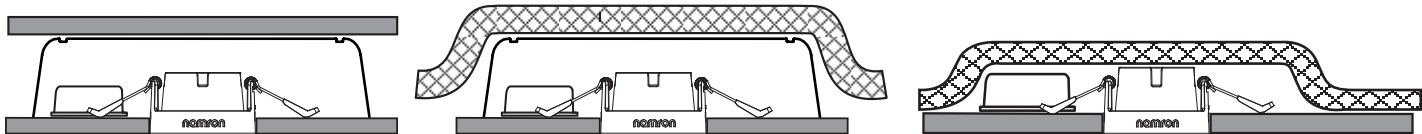

BRUKSANVISNING
INSTRUCTION MANUAL

namron

**ALFA ECO DOWNLIGHT
8W 8-PACK**

220-240V~50/60Hz LED 8W 180mA IP44

Downlighten kan dimmes ned helt flimmerfritt.
Lav høyde. Ekstern driver med hurtigkobling for raskere og enklere installasjon. Dimbar med faseavsnitt dimmer.
Kan monteres direkte i isolasjonsmatter.
Enkel innstallering. Monteres uten verktøy.

The downlight is dimmable all the way down completely flicker-free.
Low altitude. External driver with quick connector for faster and easier installation. Dimmable with trailing edge dimmer.
Can be mounted direct into insulation sheet.
Easy installation. Mounting without tools.

Total Effekt: 8W
LED effekt: 6W
Lumen chip: 715lm
Lumen downlight: 620lm
Ra: 98
SDCM: ≤3
LED Chip: Luminus
Fargetemperatur: 2700K
Lysspredning: 38° Tilt: 30°
Tetthetsgrad: IP44
Levetid: 50.000 timer L90

Total Power: 8W
LED power: 6W
Lumen chip: 715lm
Lumen downlight: 620lm
Ra: 98
SDCM: ≤3
LED Chip: Luminus
Colour Temperature: 2700K
Beam Angle: 38° Tilt: 30°
IP Rating: IP44
Lifetime: 50,000 hours L90

MÅL / MEASURES