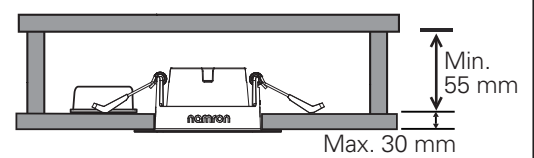

Total Effekt: 8W
LED effekt: 6W
Lumen chip: 715lm
Lumen downlight: 620lm
Ra: 98
SDCM: ≤3
LED Chip: Luminus
Fargetemperatur: 2700K
Lysspredning: 38° Tilt: 30°
Tetthetsgrad: IP44
Levetid: 50.000 timer L90

Total Power: 8W
LED power: 6W
Lumen chip: 715lm
Lumen downlight: 620lm
Ra: 98
SDCM: ≤3
LED Chip: Luminus
Colour Temperature: 2700K
Beam Angle: 38° Tilt: 30°
IP Rating: IP44
Lifetime: 50,000 hours L90

MÅL / MEASURES