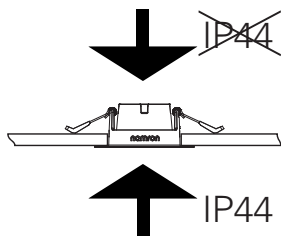

The downlight is dimmable all the way down completely flicker-free.
Low altitude. External driver with quick connector for faster and easier installation. Dimmable with trailing edge dimmer.
Can be mounted direct into insulation sheet.
Easy installation. Mounting without tools.

Total Effekt: 8W
LED effekt: 6W
Lumen chip: 715lm
Lumen downlight: 620lm
Ra: 98
SDCM: ≤3
LED Chip: Luminus
Fargetemperatur: 2700K
Lysspredning: 38° Tilt: 30°
Tetthetsgrad: IP44
Levetid: 50.000 timer L90

Total Power: 8W
LED power: 6W
Lumen chip: 715lm
Lumen downlight: 620lm
Ra: 98
SDCM: ≤3
LED Chip: Luminus
Colour Temperature: 2700K
Beam Angle: 38° Tilt: 30°
IP Rating: IP44
Lifetime: 50,000 hours L90

MÅL / MEASURES