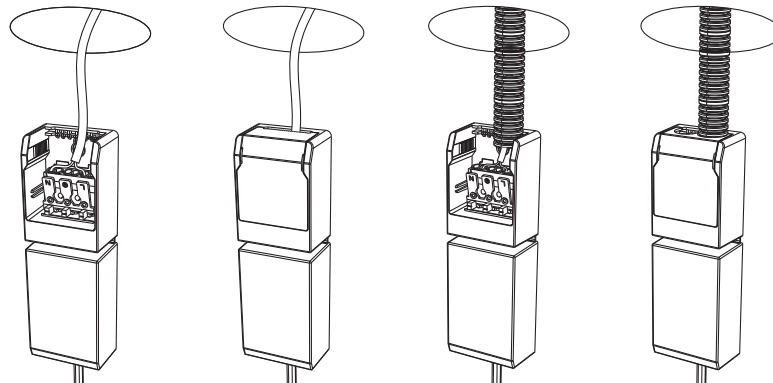

BRUKSANVISNING
INSTRUCTION MANUAL

namron

**ALFA ECO DOWNLIGHT
8W 8-PACK**

220-240V~50/60Hz LED 8W 180mA IP44

Downlighten kan dimmes ned helt flimmerfritt.
Lav høyde. Ekstern driver med hurtigkobling for raskere og enklere installasjon. Dimbar med faseavsnitt dimmer.
Kan monteres direkte i isolasjonsmatter.
Enkel innstallering. Monteres uten verktøy.

The downlight is dimmable all the way down completely flicker-free.
Low altitude. External driver with quick connector for faster and easier installation. Dimmable with trailing edge dimmer.
Can be mounted direct into insulation sheet.
Easy installation. Mounting without tools.

Total Effekt: 8W
LED effekt: 6W
Lumen chip: 715lm
Lumen downlight: 620lm
Ra: 98
SDCM: ≤3
LED Chip: Luminus
Fargetemperatur: 2700K
Lysspredning: 38° Tilt: 30°
Tetthetsgrad: IP44
Levetid: 50.000 timer L90

Total Power: 8W
LED power: 6W
Lumen chip: 715lm
Lumen downlight: 620lm
Ra: 98
SDCM: ≤3
LED Chip: Luminus
Colour Temperature: 2700K
Beam Angle: 38° Tilt: 30°
IP Rating: IP44
Lifetime: 50,000 hours L90

MÅL / MEASURES