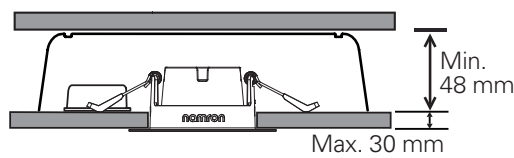

Total Effekt: 8W
LED effekt: 6W
Lumen chip: 715lm
Lumen downlight: 620lm
Ra: 98
SDCM: ≤3
LED Chip: Luminus
Fargetemperatur: 2700K
Lysspredning: 38° Tilt: 30°
Tetthetsgrad: IP44
Levetid: 50.000 timer L90

Total Power: 8W
LED power: 6W
Lumen chip: 715lm
Lumen downlight: 620lm
Ra: 98
SDCM: ≤3
LED Chip: Luminus
Colour Temperature: 2700K
Beam Angle: 38° Tilt: 30°
IP Rating: IP44
Lifetime: 50,000 hours L90

MÅL / MEASURES