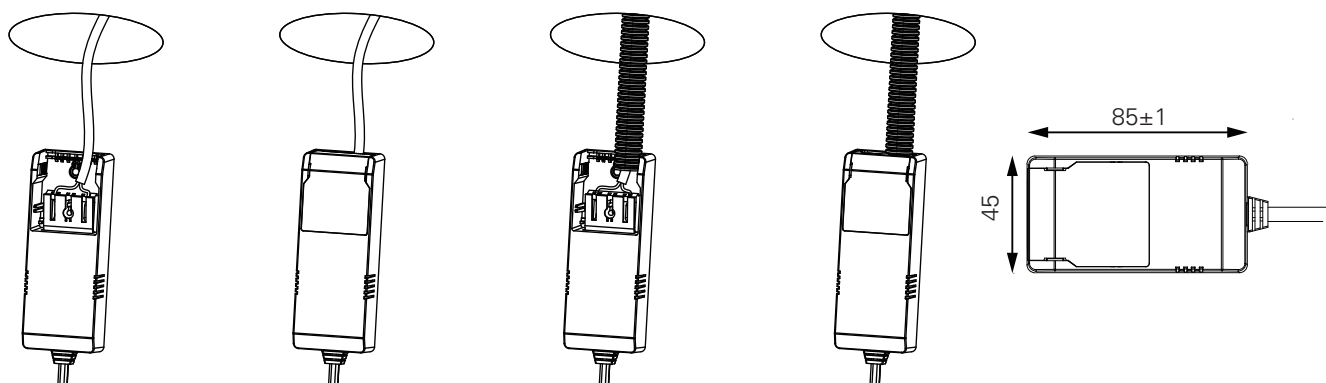

ALFA REFLEKTOR PRO

220-240V~50/60Hz LED 10W 220mA IP44

Downlighten kan dimmes ned helt flimmerfritt.
Lav høyde. Ekstern driver med hurtigkobling for raskere og enklere installasjon. Dimbar med faseavsnitt dimmer.
Kan monteres direkte i isolasjonsmatter.
Enkel installering. Monteres uten verktøy.

The downlight is dimmable all the way down completely flicker-free.
Low altitude. External driver with quick connector for faster and easier installation. Dimmable with trailing edge dimmer.
Can be mounted direct into insulation sheet.
Easy installation. Mounting without tools.

| | |
|-------------------|----------------------|
| Total effekt: | 10W |
| LED effekt: | 8W |
| Lumen chip: | 845lm |
| Lumen downlight: | 760lm |
| Effektivitet: | 76lm/W |
| Ra: | 98 |
| R9: | ≥90 |
| SDCM: | ≤3 |
| LED Chip: | LUMINUS |
| Fargetemperatur: | 2700K |
| Lysspredning: 35° | Tilt: 30° |
| Tetthetsgrad: | IP44 |
| Levetid: | 50.000 timer L90B10 |
| | 80.000 timer L80B50 |
| | 120.000 timer L70B50 |

| | |
|---------------------|----------------------|
| Total power: | 10W |
| LED power: | 8W |
| Lumen chip: | 845lm |
| Lumen downlight: | 760lm |
| Efficacy: | 76lm/W |
| Ra: | 98 |
| R9: | ≥90 |
| SDCM: | ≤3 |
| LED Chip: | LUMINUS |
| Colour Temperature: | 2700K |
| Beam Angle: 35° | Tilt: 30° |
| IP Rating: | IP44 |
| Lifetime: | 50,000 hours L90B10 |
| | 80,000 hours L80B50 |
| | 120,000 hours L70B50 |