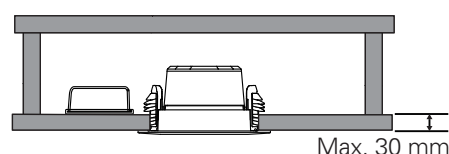

ALFA REFLEKTOR PRO

220-240V~50/60Hz LED 10W 220mA IP44

Downlighten kan dimmes ned helt flimmerfritt.
Lav høyde. Ekstern driver med hurtigkobling for raskere og enklere installasjon. Dimbar med faseavsnitt dimmer.
Kan monteres direkte i isolasjonsmatter.
Enkel installering. Monteres uten verktøy.

The downlight is dimmable all the way down completely flicker-free.
Low altitude. External driver with quick connector for faster and easier installation. Dimmable with trailing edge dimmer.
Can be mounted direct into insulation sheet.
Easy installation. Mounting without tools.

Total effekt:	10W
LED effekt:	8W
Lumen chip:	845lm
Lumen downlight:	760lm
Effektivitet:	76lm/W
Ra:	98
R9:	≥90
SDCM:	≤3
LED Chip:	LUMINUS
Fargetemperatur:	2700K
Lysspredning: 35°	Tilt: 30°
Tetthetsgrad:	IP44
Levetid:	50.000 timer L90B10
	80.000 timer L80B50
	120.000 timer L70B50

Total power:	10W
LED power:	8W
Lumen chip:	845lm
Lumen downlight:	760lm
Efficacy:	76lm/W
Ra:	98
R9:	≥90
SDCM:	≤3
LED Chip:	LUMINUS
Colour Temperature:	2700K
Beam Angle: 35°	Tilt: 30°
IP Rating:	IP44
Lifetime:	50,000 hours L90B10
	80,000 hours L80B50
	120,000 hours L70B50