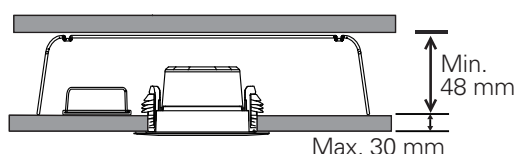

ALFA REFLEKTOR PRO

220-240V~50/60Hz LED 10W 220mA IP44

Downlighten kan dimmes ned helt flimmerfritt.
Lav høyde. Ekstern driver med hurtigkobling for raskere og enklere installasjon. Dimbar med faseavsnitt dimmer.
Kan monteres direkte i isolasjonsmatter.
Enkel installering. Monteres uten verktøy.

The downlight is dimmable all the way down completely flicker-free.
Low altitude. External driver with quick connector for faster and easier installation. Dimmable with trailing edge dimmer.
Can be mounted direct into insulation sheet.
Easy installation. Mounting without tools.

Total effekt:	10W
LED effekt:	8W
Lumen chip:	845lm
Lumen downlight:	760lm
Effektivitet:	76lm/W
Ra:	98
R9:	≥90
SDCM:	≤3
LED Chip:	LUMINUS
Fargetemperatur:	2700K
Lysspredning: 35°	Tilt: 30°
Tetthetsgrad:	IP44
Levetid:	50.000 timer L90B10
	80.000 timer L80B50
	120.000 timer L70B50

Total power:	10W
LED power:	8W
Lumen chip:	845lm
Lumen downlight:	760lm
Efficacy:	76lm/W
Ra:	98
R9:	≥90
SDCM:	≤3
LED Chip:	LUMINUS
Colour Temperature:	2700K
Beam Angle: 35°	Tilt: 30°
IP Rating:	IP44
Lifetime:	50,000 hours L90B10
	80,000 hours L80B50
	120,000 hours L70B50