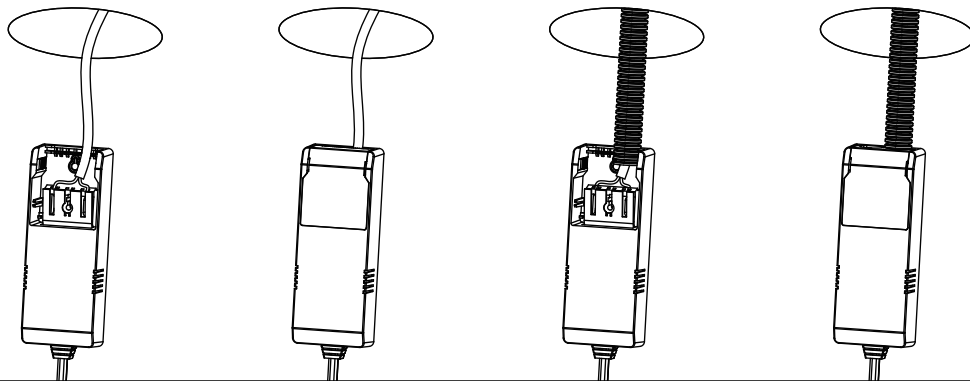

ALFA REFLEKTOR

220-240V~50/60Hz LED 10W 220mA IP44

Downlighten kan dimmes ned helt flimmerfritt.
Lav høyde. Ekstern driver med hurtigkobling for raskere og enklere installasjon. Dimbar med faseavsnitt dimmer.
Kan monteres direkte i isolasjonsmatter.
Enkel innstallering. Monteres uten verktøy.

The downlight is dimmable all the way down completely flicker-free.
Low altitude. External driver with quick connector for faster and easier installation. Dimmable with trailing edge dimmer.
Can be mounted direct into insulation sheet.
Easy installation. Mounting without tools.

Total Effekt: 10W
LED effekt: 8,3W
Lumen chip: 795lm
Lumen downlight: 700lm
Ra: 98
SDCM: ≤3
LED Chip: CREE
Fargetemperatur: 2700K
Lysspredning: 35°
Tilt: 30°
Tetthetsgrad: IP44
Levetid: 50.000 timer L90

Total Power: 10W
LED power: 8.3W
Lumen chip: 795lm
Lumen downlight: 700lm
Ra: 98
SDCM: ≤3
LED Chip: CREE
Colour Temperature: 2700K
Beam Angle: 35°
Tilt: 30°
IP Rating: IP44
Lifetime: 50,000 hours L90

MÅL / MEASURES