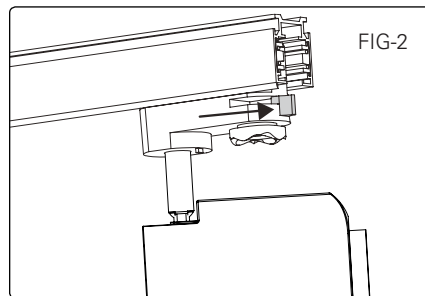

BRUKSANVISNING INSTRUCTION MANUAL SKINNESPOT 3-FAS

namron

100-240VAC 50/60Hz IP20

Total Effekt: 40W
 LED effekt: 37W
 Lumen chip: 3980lm
 Lumen downlight: 3500lm
 CRI: 95
 SDCM: ≤3
 LED Chip: Luminus
 Fargetemperatur: 4000K
 Lysspredning: 24°
 Roterbar: 350° Tilt: 90°
 Tetthetsgrad: IP20
 Levetid: 50.000 timer L90

Total Power: 40W
 LED power: 37W
 Lumen chip: 3980lm
 Lumen downlight: 3500lm
 CRI: 95
 SDCM: ≤3
 LED Chip: Luminus
 Colour Temperature: 4000K
 Beam Angle: 24°
 Rotoary: 350° Tilt: 90°
 IP Rating: IP20
 Lifetime: 50,000 hours L90

INSTALLASJON/INSTALLATION

VED DEMONTERING/REMOVAL

MÅL / MEASURES

PASSER SKINNER FRA/FITS
 Staff
 Norlux
 Global
 Nuco
 Nordic

Minimumsavstand til brennbart materiale i armaturens stråleretning. /
 Minimum distance to flammable material in the beam direction