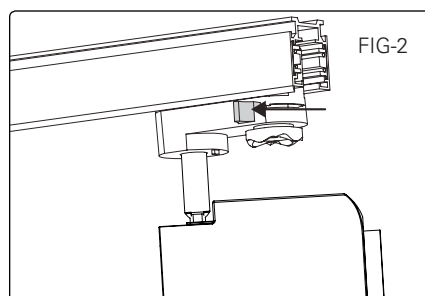

BRUKSANVISNING INSTRUCTION MANUAL SKINNESPOT 3-FAS

namron

100-240VAC 50/60Hz IP20

Total Effekt: 40W
 LED effekt: 37W
 Lumen chip: 3980lm
 Lumen downlight: 3500lm
 CRI: 95
 SDCM: ≤3
 LED Chip: Luminus
 Fargetemperatur: 4000K
 Lysspredning: 24°
 Roterbar: 350° Tilt: 90°
 Tetthetsgrad: IP20
 Levetid: 50.000 timer L90

Total Power: 40W
 LED power: 37W
 Lumen chip: 3980lm
 Lumen downlight: 3500lm
 CRI: 95
 SDCM: ≤3
 LED Chip: Luminus
 Colour Temperature: 4000K
 Beam Angle: 24°
 Rotoary: 350° Tilt: 90°
 IP Rating: IP20
 Lifetime: 50,000 hours L90

INSTALLASJON/INSTALLATION

VED DEMONTERING/REMOVAL

MÅL / MEASURES

PASSER SKINNER FRA/FITS
 Staff
 Norlux
 Global
 Nuco
 Nordic

Minimumsavstand til brennbart materiale i armaturens stråleretning. /
 Minimum distance to flammable material in the beam direction