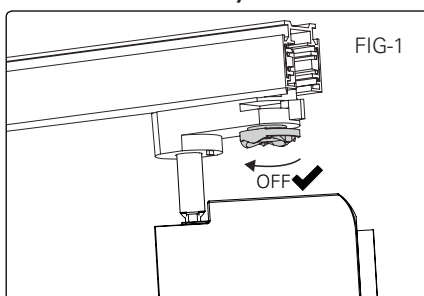

BRUKSANVISNING INSTRUCTION MANUAL SKINNESPOT 3-FAS

namron

100-240VAC 50/60Hz IP20

Total Effekt: 40W
 LED effekt: 37W
 Lumen chip: 3980lm
 Lumen downlight: 3500lm
 CRI: 95
 SDCM: ≤3
 LED Chip: Luminus
 Fargetemperatur: 4000K
 Lysspredning: 24°
 Roterbar: 350° Tilt: 90°
 Tetthetsgrad: IP20
 Levetid: 50.000 timer L90

Total Power: 40W
 LED power: 37W
 Lumen chip: 3980lm
 Lumen downlight: 3500lm
 CRI: 95
 SDCM: ≤3
 LED Chip: Luminus
 Colour Temperature: 4000K
 Beam Angle: 24°
 Rotoary: 350° Tilt: 90°
 IP Rating: IP20
 Lifetime: 50,000 hours L90

INSTALLASJON/INSTALLATION

VED DEMONTERING/REMOVAL

MÅL / MEASURES

PASSER SKINNER FRA/FITS
 Staff
 Norlux
 Global
 Nuco
 Nordic

Minimumsavstand til brennbart materiale i armaturens stråleretning. /
 Minimum distance to flammable material in the beam direction