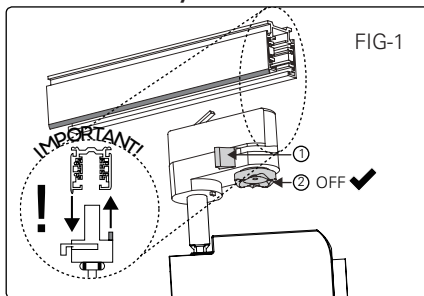

BRUKSANVISNING INSTRUCTION MANUAL SKINNESPOT 3-FAS

namron

100-240VAC 50/60Hz IP20

Total Effekt: 40W
 LED effekt: 37W
 Lumen chip: 3980lm
 Lumen downlight: 3500lm
 CRI: 95
 SDCM: ≤3
 LED Chip: Luminus
 Fargetemperatur: 4000K
 Lysspredning: 24°
 Roterbar: 350° Tilt: 90°
 Tetthetsgrad: IP20
 Levetid: 50.000 timer L90

Total Power: 40W
 LED power: 37W
 Lumen chip: 3980lm
 Lumen downlight: 3500lm
 CRI: 95
 SDCM: ≤3
 LED Chip: Luminus
 Colour Temperature: 4000K
 Beam Angle: 24°
 Rotoary: 350° Tilt: 90°
 IP Rating: IP20
 Lifetime: 50,000 hours L90

INSTALLASJON/INSTALLATION

VED DEMONTERING/REMOVAL

MÅL / MEASURES

PASSER SKINNER FRA/FITS
 Staff
 Norlux
 Global
 Nuco
 Nordic

Minimumsavstand til brennbart materiale i armaturens stråleretning. /
 Minimum distance to flammable material in the beam direction