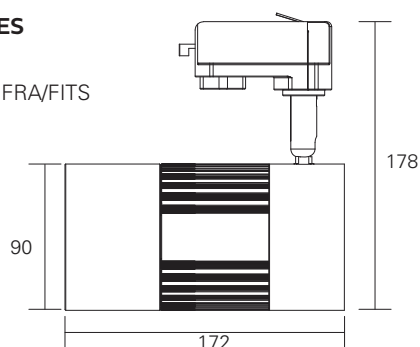

BRUKSANVISNING INSTRUCTION MANUAL SKINNESPOT 3-FAS

namron

100-240VAC 50/60Hz IP20

Total Effekt: 40W
 LED effekt: 37W
 Lumen chip: 3980lm
 Lumen downlight: 3500lm
 CRI: 95
 SDCM: ≤3
 LED Chip: Luminus
 Fargetemperatur: 4000K
 Lysspredning: 24°
 Roterbar: 350° Tilt: 90°
 Tetthetsgrad: IP20
 Levetid: 50.000 timer L90

Total Power: 40W
 LED power: 37W
 Lumen chip: 3980lm
 Lumen downlight: 3500lm
 CRI: 95
 SDCM: ≤3
 LED Chip: Luminus
 Colour Temperature: 4000K
 Beam Angle: 24°
 Rotoary: 350° Tilt: 90°
 IP Rating: IP20
 Lifetime: 50,000 hours L90

INSTALLASJON/INSTALLATION

VED DEMONTERING/REMOVAL

MÅL / MEASURES

PASSER SKINNER FRA/FITS
 Staff
 Norlux
 Global
 Nuco
 Nordic

Minimumsavstand til brennbart materiale i armaturens stråleretning. /
 Minimum distance to flammable material in the beam direction