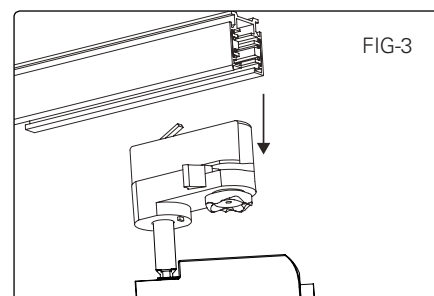

BRUKSANVISNING INSTRUCTION MANUAL SKINNESPOT 3-FAS

namron

100-240VAC 50/60Hz IP20

Total Effekt: 40W
 LED effekt: 37W
 Lumen chip: 3980lm
 Lumen downlight: 3500lm
 CRI: 95
 SDCM: ≤3
 LED Chip: Luminus
 Fargetemperatur: 4000K
 Lysspredning: 24°
 Roterbar: 350° Tilt: 90°
 Tetthetsgrad: IP20
 Levetid: 50.000 timer L90

Total Power: 40W
 LED power: 37W
 Lumen chip: 3980lm
 Lumen downlight: 3500lm
 CRI: 95
 SDCM: ≤3
 LED Chip: Luminus
 Colour Temperature: 4000K
 Beam Angle: 24°
 Rotoary: 350° Tilt: 90°
 IP Rating: IP20
 Lifetime: 50,000 hours L90

INSTALLASJON/INSTALLATION

VED DEMONTERING/REMOVAL

MÅL / MEASURES

PASSER SKINNER FRA/FITS
 Staff
 Norlux
 Global
 Nuco
 Nordic

Minimumsavstand til brennbart materiale i armaturens stråleretning. /
 Minimum distance to flammable material in the beam direction