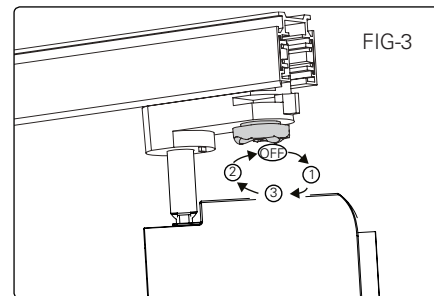

BRUKSANVISNING INSTRUCTION MANUAL SKINNESPOT 3-FAS

namron

100-240VAC 50/60Hz IP20

Total Effekt: 40W
 LED effekt: 37W
 Lumen chip: 3980lm
 Lumen downlight: 3500lm
 CRI: 95
 SDCM: ≤3
 LED Chip: Luminus
 Fargetemperatur: 4000K
 Lysspredning: 24°
 Roterbar: 350° Tilt: 90°
 Tetthetsgrad: IP20
 Levetid: 50.000 timer L90

Total Power: 40W
 LED power: 37W
 Lumen chip: 3980lm
 Lumen downlight: 3500lm
 CRI: 95
 SDCM: ≤3
 LED Chip: Luminus
 Colour Temperature: 4000K
 Beam Angle: 24°
 Rotoary: 350° Tilt: 90°
 IP Rating: IP20
 Lifetime: 50,000 hours L90

INSTALLASJON/INSTALLATION

VED DEMONTERING/REMOVAL

MÅL / MEASURES

PASSER SKINNER FRA/FITS
 Staff
 Norlux
 Global
 Nuco
 Nordic

Minimumsavstand til brennbart materiale i armaturens stråleretning. /
 Minimum distance to flammable material in the beam direction