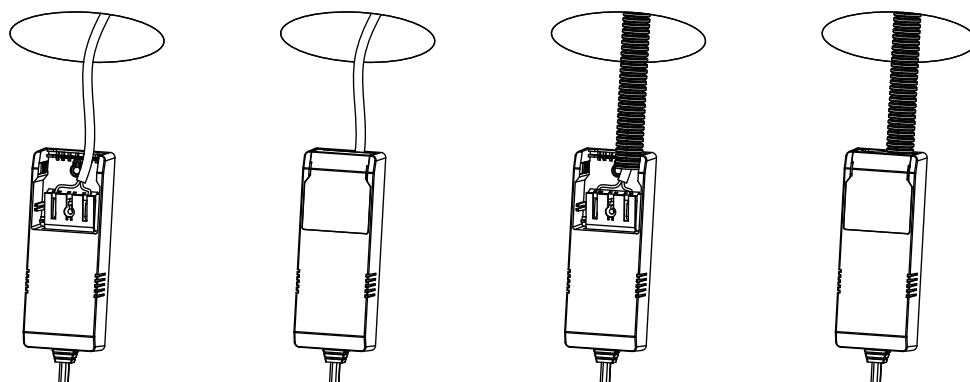

ALFA REFLEKTOR WARMDIM

220-240V~50/60Hz LED 10W 220mA IP44

Downlighten kan dimmes ned helt flimmerfritt.
Lav høyde. Ekstern driver med hurtigkobling for raskere og enklere installasjon. Dimbar med faseavsnitt dimmer.
Kan monteres direkte i isolasjonsmatter.
Enkel innstallering. Monteres uten verktøy.

The downlight is dimmable all the way down completely flicker-free.
Low altitude. External driver with quick connector for faster and easier installation. Dimmable with trailing edge dimmer.
Can be mounted direct into insulation sheet.
Easy installation. Mounting without tools.

Total Effekt: 10W
LED effekt: 8,3W
Lumen chip: 770lm
Lumen downlight: 680lm
Ra: 95+
SDCM: ≤3
LED Chip: Bridgelux
Fargetemperatur: 2800-2000K (med dimming)
Lysspredning: 35° Tilt: 30°
Tetthetsgrad: IP44
Levetid: 50.000 timer L90

Total Power: 10W
LED power: 8.3W
Lumen chip: 770lm
Lumen downlight: 680lm
Ra: 95+
SDCM: ≤3
LED Chip: Bridgelux
Colour Temperature: 2800-2000K (with dimming)
Beam Angle: 35° Tilt: 30°
IP Rating: IP44
Lifetime: 50,000 hours L90