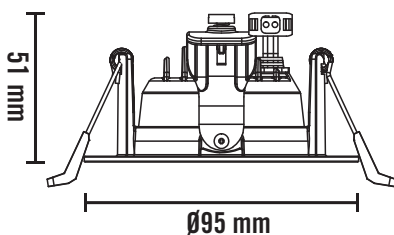

Total Effekt: 8W
LED effekt: 6,6W
Lysstyrke/Lumen: 450lm
Ra: 95
SDCM: 3
LED Chips: Bridgelux
Fargetemperatur: 2800-2000K (ved dimming)
Lysspredning: 38°
Tetthetsgrad: IP44
Levetid: 50.000 timer

Total Power: 8W
LED power: 6.6W
Luminous Efficiency: 450lm
Ra: 95
SDCM: 3
LED Chip: Bridgelux
Color Temperature: 2800-2000K (ved dimming)
Beam Angle: 38°
Tilt: 25°
IP Rating: IP44
Lifetime: 50,000 hours

Tilhørende produkter / Corresponding products

Downlightboks lav
Art No.: 3202109

LED Dimmer 250W 1-POL
Art No.: 1402746

Minimumsavstand til brennbart materiale i armaturens stråleretning. /
Minimum distance to flammable material in the beam direction.

NO: Må installeres av autorisert el-installatør.
EN: Installation must be performed by a qualified electrician.

MÅL / MEASURES

Cut out: Ø82-84 mm