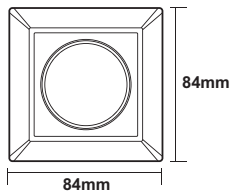

LED Dimmer 250W 1-POL
Art No.: 1402746