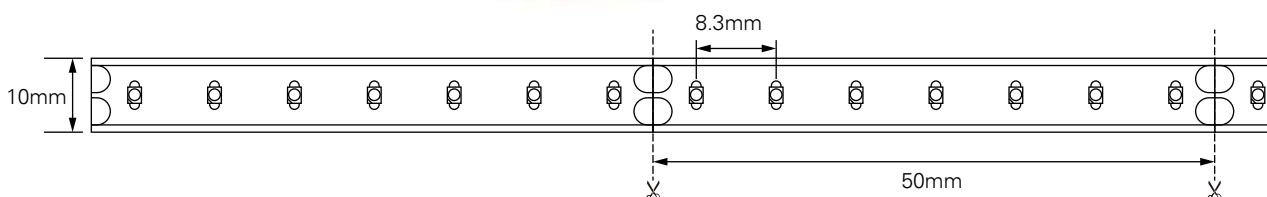

LED STRIP 24V 5m 2700K IP67

Art nr.: 3234682

namron

Spenning:	24V	Voltage:	24V
Effekt:	13,96 W/m	Power:	13.96 W/m
Antall LED pr meter:	140	Total LED per meter:	140
Lysstyrke:	1478lm/m	Lumen:	1478lm/m
Tetthetsgrad:	IP67	IP:	IP67
CRI:	80	CRI:	80
Fargetemperatur:	2700K	Color temperature:	2700K
Lysspredning:	120°	Beam angle:	120°
Kuttlengde:	50mm	Cut length:	50mm
Maks. lengde:	7m	Max. length:	7m
Dimbar:	Ja	Dimmable:	Yes
Levetid:	50.000timer L80	Lifetime:	50,000hours L80

LED Strip 24V 5m / LED Strip 24V 5m

Art nr.: 3234682

Tilbehør inkludert i pakken, kan også kjøpe separat. / Accessory include in the package, may purchase separately also.

Art nr.: 3234696

2stk Ekstra hurtigtilkoblinger med 30cm kabel /
2pcs Strip to wire connector with 30cm cable

2stk Hurtigskjøter med 15cm kabel /
2pcs Strip to strip connector with 15cm cable

2stk Hurtigskjøter / 2pcs Fast connector

2stk Endelokk / 2pcs End cap

1stk Silikon lim / 1pcs Silicone glue

2stk Frontlokk / 2pcs Front cap