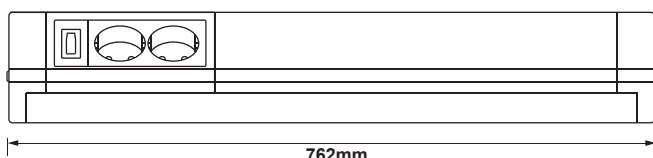

### SYMBOL FOR SEPARATE COLLECTION

This symbol indicates that this product is to be collected separately.

This following apply:

- This product is designated for separate collection at an appropriate collection point. Do not dispose of as household waste.
  - For more information, contact the local authorities in charge of waste management.
- By providing these materials for recycling, you contribute substantially to protect the environment.
- The light source of this luminaire is not replaceable; when the light source reaches its end of life, the whole luminaire shall be replaced.

## MÅL / MEASURES

**NO:** Må installeres av autorisert el-installatør.  
**EN:** Installation must be performed by a qualified electrician.