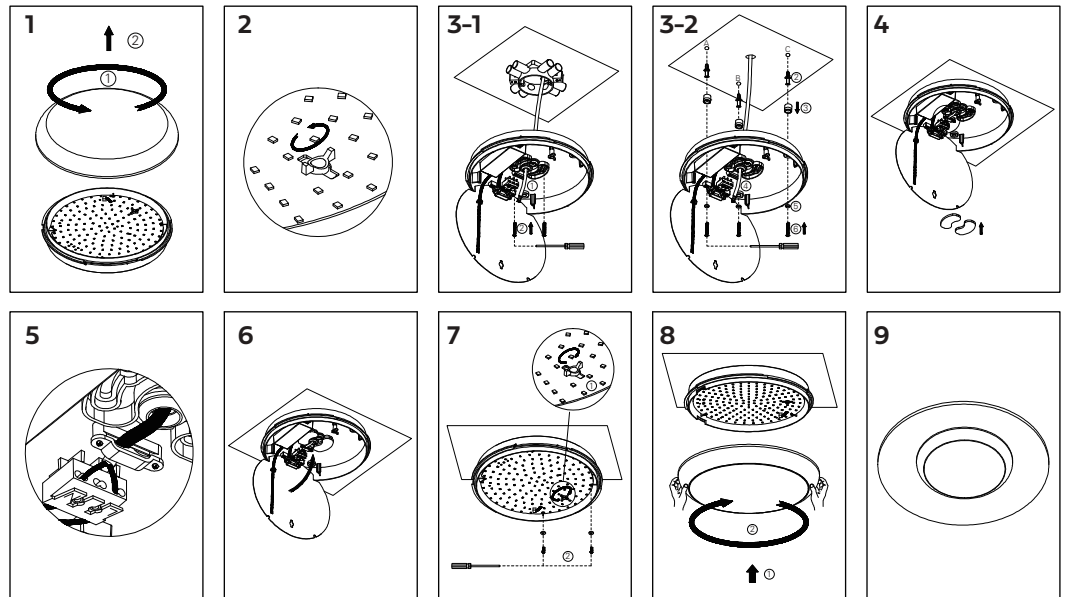

BRUKSANVISNING INSTRUCTION MANUAL MOON LED

namron

220-240V~ 50/60Hz LED IP44

Spenning:	220-240V~ 50/60Hz	Voltage:	220-240V~ 50/60Hz
LED effekt:	24W	Power:	24W
Lumen:	2050lm	Lumen:	2050lm
CRI:	80	CRI:	80
Lysspredning:	120°	Beam angle:	120°
Kelvin:	2700K	Kelvin:	2700K
Tetthetsgrad:	IP44	IP:	IP44
Dimbar:	Ja	Dimmable:	Yes
Levetid:	30.000t L80	Lifetime:	30,000h L80

MONTERING / MOUNTING

MERK / NOTE:

Monteres direkte på tak/vegg, i takboks eller i veggboks.
Mount directly on ceiling/wall, ceiling box or wall box.