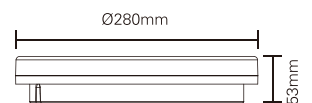

TAKARMATUR META LED

220-240V~ 50/60Hz LED IP44

LED effekt: 15W/18W/24W
Spenning: 220-240V~ 50/60Hz
Lysstyrke: 1250lm/1600lm/2100lm
Fargetemperatur: 2700K
Tetthetsgrad: IP44
Materiale: Polykarbonat
Dimbar: Ja
Levetid: 50.000t L80

LED power: 15W/18W/24W
Voltage: 220-240V~ 50/60Hz
Lumen: 1250lm/1600lm/2100lm
Color temperature: 2700K
IP rating: IP44
Material: Polycarbonate
Dimmable: Yes
Life time: 50,000h L80

MONTERING/MOUNTING

MÅL / MEASURES

3308440

3308441

3308442

TIL INFORMASJON

1. Skal installeres av autorisert el-installatør.

ADVARSEL

1. Produsenten vil ikke holdes ansvarlig for feil installasjon, gal eller upassende bruk og uautorisert forandring av armaturen. Feil som oppstår på grunn av ovennevnte advarsler kan resultere i alvorlige skader på personer, dyr eller gjenstander. Dersom skader på armaturen oppstår, ta kontakt med forhandleren for rådgivning.
2. Lyskilden til denne armaturen er ikke utskiftbar. Når lyskilden slutter å virke, må hele armaturen skiftes ut.

FOR INFORMATION

1. Installation must be performed by a qualified electrician.

WARNING

1. The manufacture will not be held responsible for improper installation, faulty or improper use and unauthorized alteration of the luminaire. Errors that occur because of the above warnings can result in serious injury to persons, animals or objects. If changes of the product is required, consult the dealer for advice.
2. The light source of this luminaire is not replaceable; when the light source reaches its end of life, the whole luminaire shall be replaced.