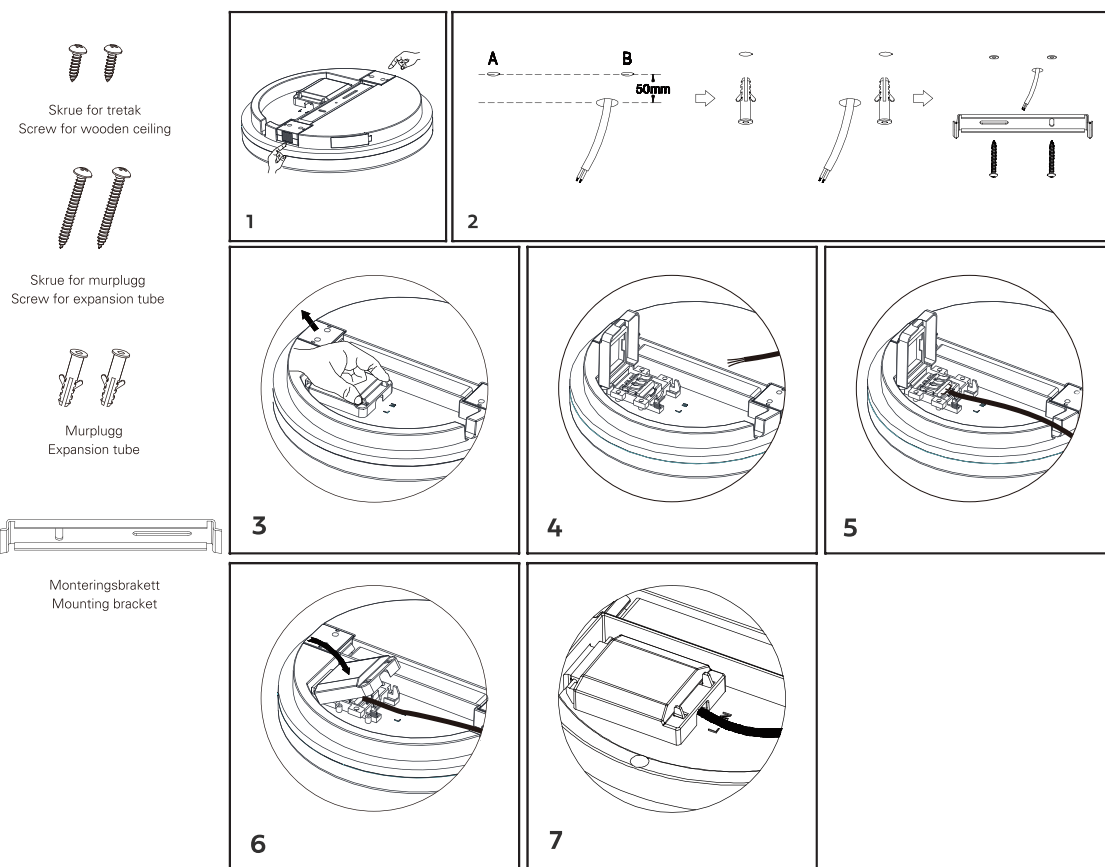

TAKARMATUR META LED

220-240V~ 50/60Hz LED IP44

LED effekt: 15W/18W/24W
Spenning: 220-240V~ 50/60Hz
Lysstyrke: 1250lm/1600lm/2100lm
Fargetemperatur: 2700K
Tetthetsgrad: IP44
Materiale: Polykarbonat
Dimbar: Ja
Levetid: 50.000t L80

LED power: 15W/18W/24W
Voltage: 220-240V~ 50/60Hz
Lumen: 1250lm/1600lm/2100lm
Color temperature: 2700K
IP rating: IP44
Material: Polycarbonate
Dimmable: Yes
Life time: 50,000h L80

MONTERING/MOUNTING

MÅL / MEASURES