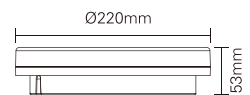

TAKARMATUR META LED

220-240V~ 50/60Hz LED IP44

LED effekt: 15W/18W/24W
Spenning: 220-240V~ 50/60Hz
Lysstyrke: 1250lm/1600lm/2100lm
Fargetemperatur: 2700K
Tetthetsgrad: IP44
Materiale: Polykarbonat
Dimbar: Ja
Levetid: 50.000t L80

LED power: 15W/18W/24W
Voltage: 220-240V~ 50/60Hz
Lumen: 1250lm/1600lm/2100lm
Color temperature: 2700K
IP rating: IP44
Material: Polycarbonate
Dimmable: Yes
Life time: 50,000h L80

MONTERING/MOUNTING

MÅL / MEASURES

3308440

3308441

3308442

TIL INFORMASJON

1. Skal installeres av autorisert el-installatør.

ADVARSEL

1. Produsenten vil ikke holdes ansvarlig for feil installasjon, gal eller upassende bruk og uautorisert forandring av armaturen. Feil som oppstår på grunn av ovennevnte advarsler kan resultere i alvorlige skader på personer, dyr eller gjenstander. Dersom skader på armaturen oppstår, ta kontakt med forhandleren for rådgivning.
2. Lyskilden til denne armaturen er ikke utskiftbar. Når lyskilden slutter å virke, må hele armaturen skiftes ut.

FOR INFORMATION

1. Installation must be performed by a qualified electrician.

WARNING

1. The manufacture will not be held responsible for improper installation, faulty or improper use and unauthorized alteration of the luminaire. Errors that occur because of the above warnings can result in serious injury to persons, animals or objects. If changes of the product is required, consult the dealer for advice.
2. The light source of this luminaire is not replaceable; when the light source reaches its end of life, the whole luminaire shall be replaced.