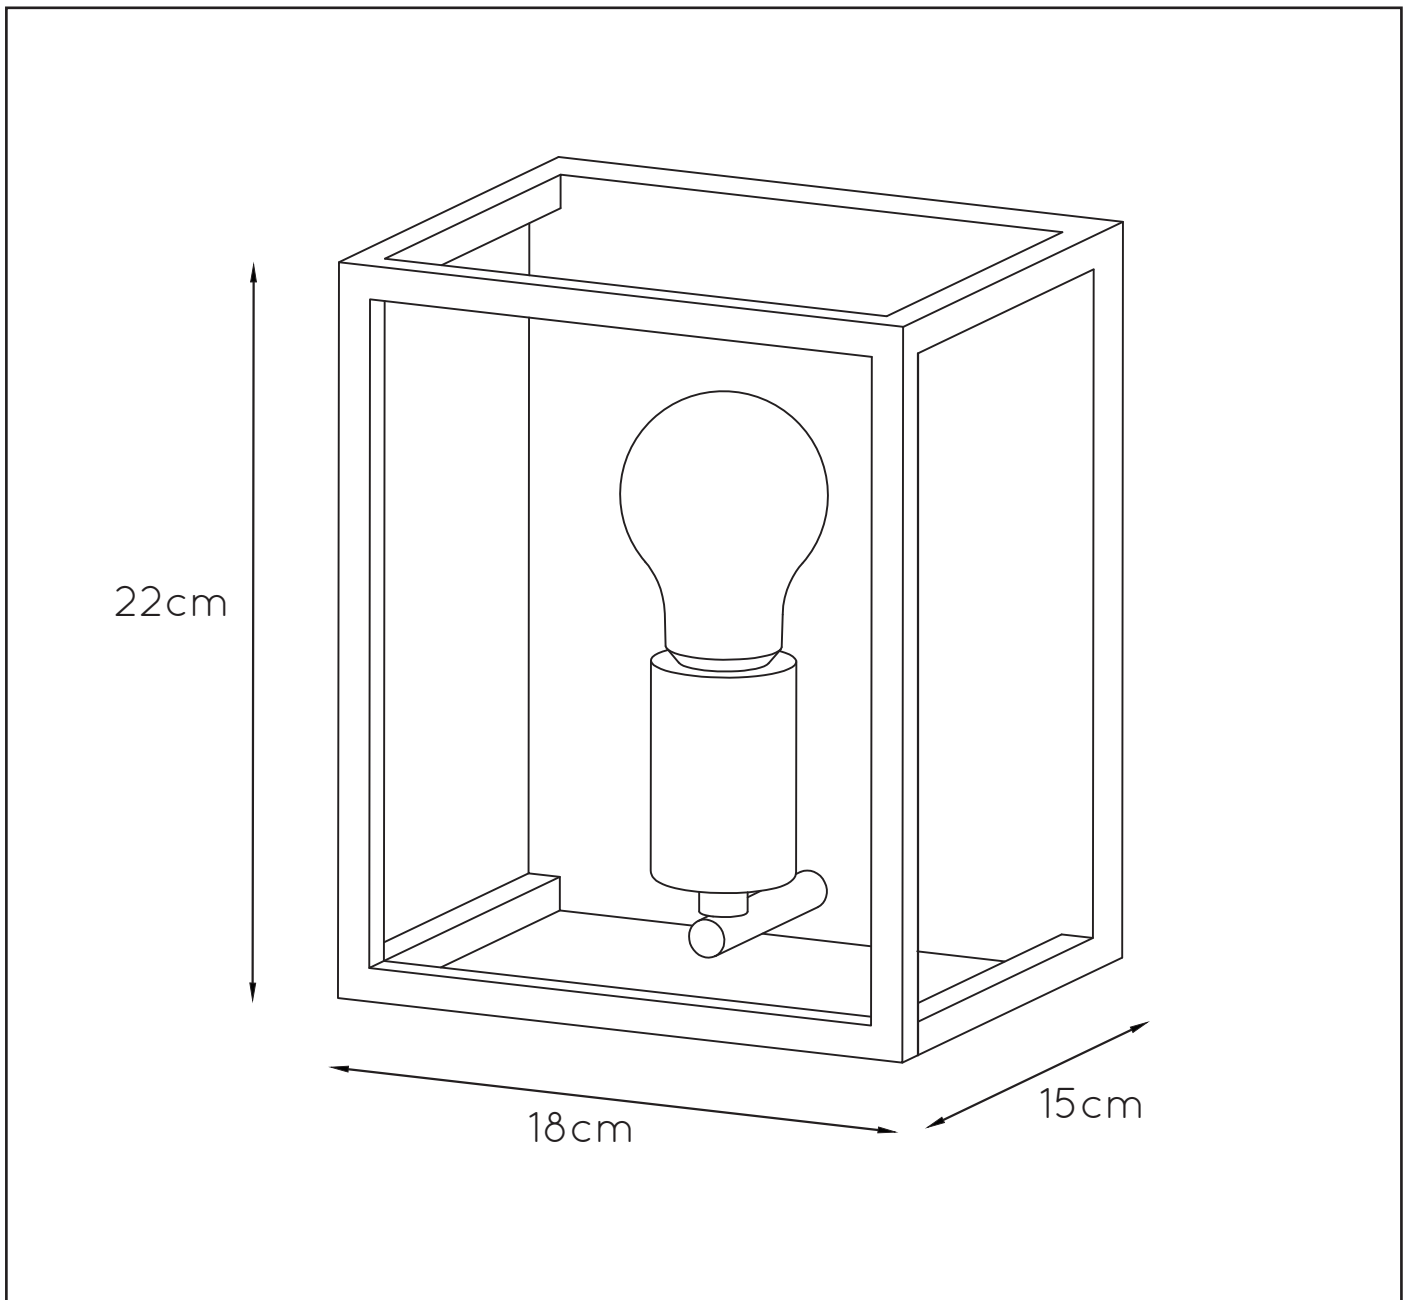

ARTHUR

Item number : 08224/01/30

EAN code : 5411212082893

For more specifications, dimensions please visit
www.lucide.com