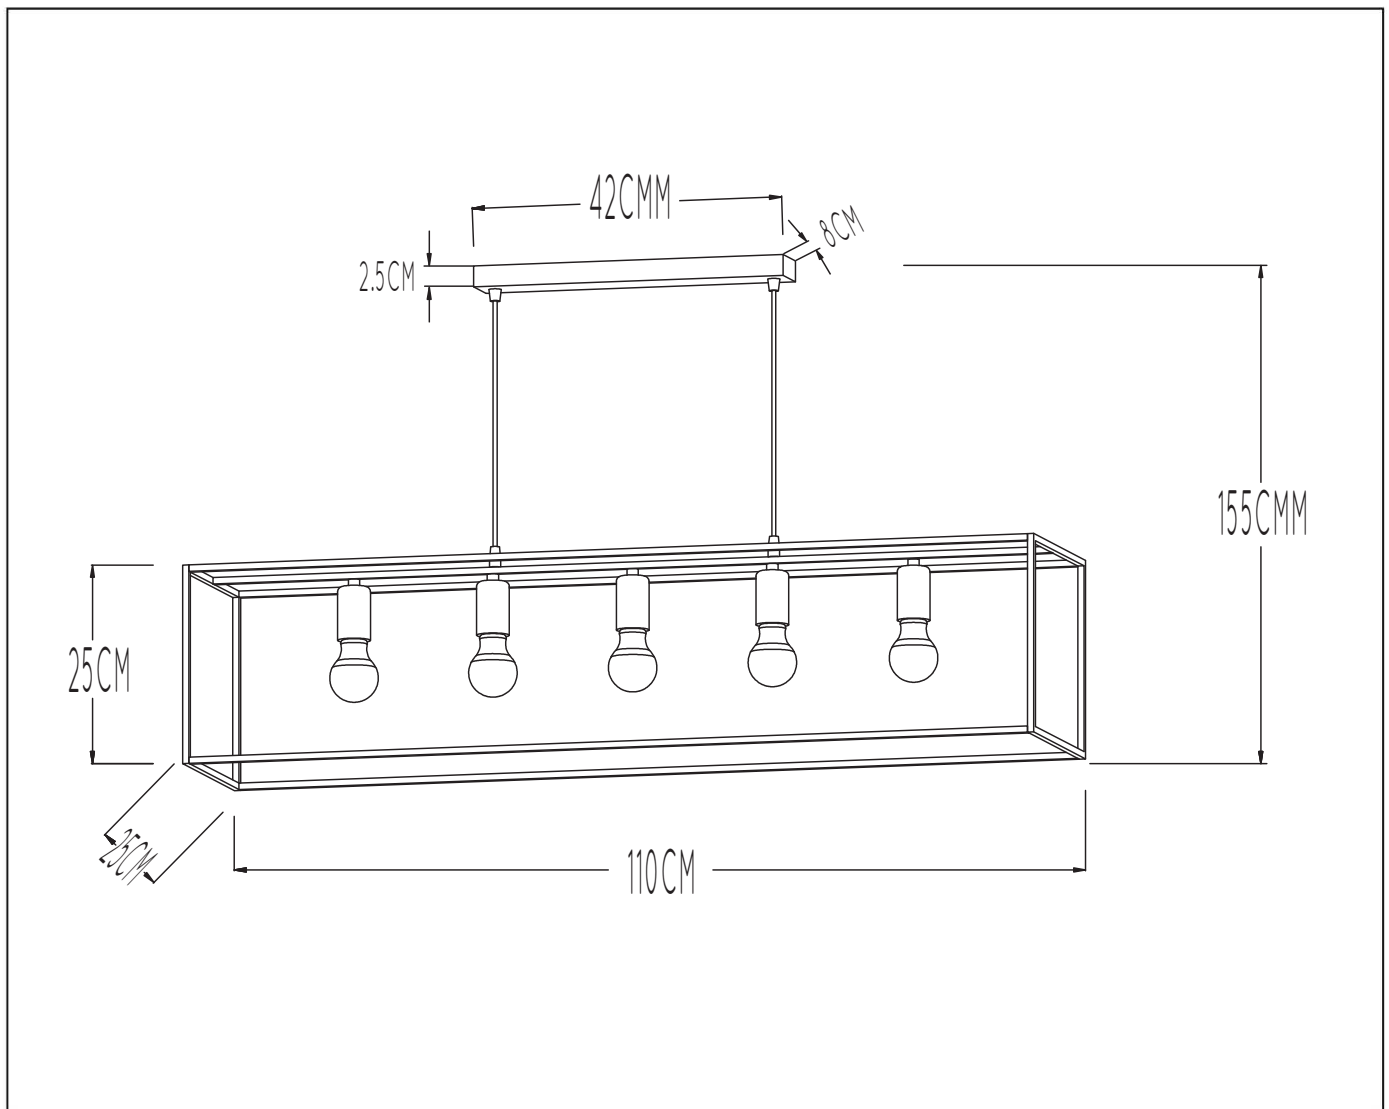

LUCIDE

GENERAL SPECIFICATIONS

RECOMMENDED LUCIDE
LIGHT SOURCE

49016/05/60

Light source dimmable: Yes

Light source incl. : No

General

Dimensions LxWxH : 110 cm x 25 cm x 155 cm
Height minimum : 25cm
Height maximum : 155cm
Dimensions shade LxWxH : 25 cm x 25cm x 25 cm
Main material : Metal
Ceiling rose material : Metal
Color : Matt Black
Style : Retro
Shape : rectangle
Weight : 3 kg
Warranty : 2 years

Product specifications

Dimmable : No
Light direction : Around (Diffuse)
Adjustable in height : No
Directional : Not Directional
Cable : Yes, Cable On Product
Cable length : 130 cm
Sensor : Without Sensor
Control : Light Switch Control
IP-Class : 20
Electric class : 1
Light source including ? : No
Lamp socket : E27
Light source number : 5
Power requirements : 220-240V~50Hz
Bulb type & maximum wattage : E27- max.60W

For more specifications of this product please visit

www.lucide.com

ARTHUR

Item number : 08424/05/30

EAN code :5411212082756

For more specifications, dimensions please visit

www.lucide.com

LUCIDE

INSTALLATION DRAWING SPECIFICATIONS