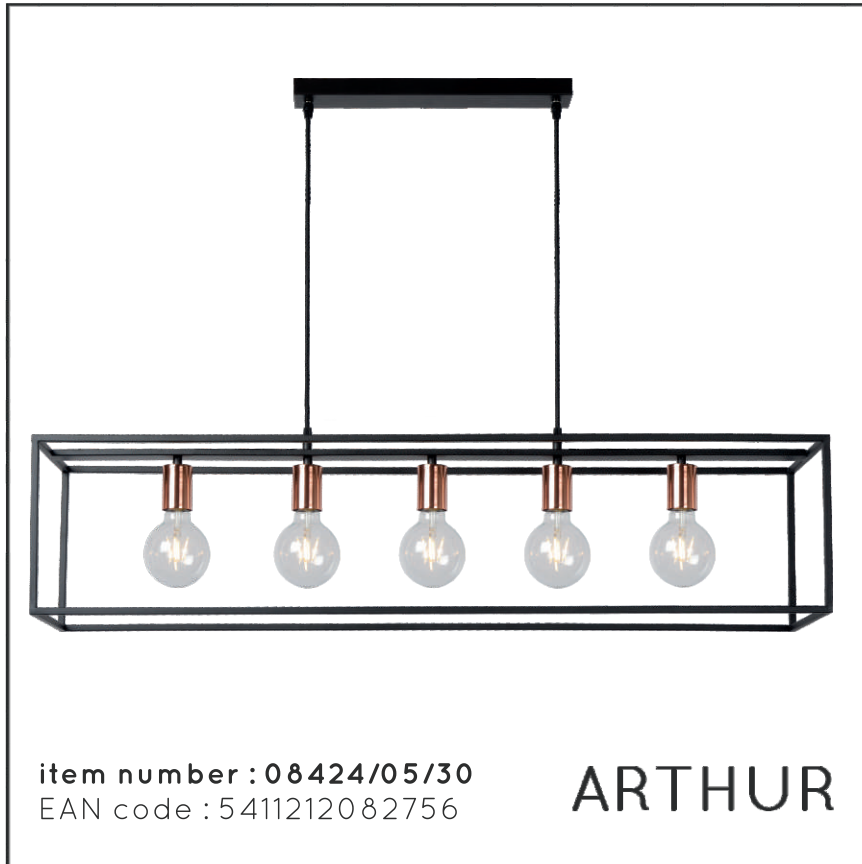

LUCIDE

GENERAL SPECIFICATIONS

RECOMMENDED LUCIDE
LIGHT SOURCE

49016/05/60

Light source dimmable: Yes

Light source incl. : No

General

Dimensions LxWxH : 110 cm x 25 cm x 155 cm
Height minimum : 25cm
Height maximum : 155cm
Dimensions shade LxWxH : 25 cm x 25cm x 25 cm
Main material : Metal
Ceiling rose material : Metal
Color : Matt Black
Style : Retro
Shape : rectangle
Weight : 3 kg
Warranty : 2 years

Product specifications

Dimmable : No
Light direction : Around (Diffuse)
Adjustable in height : No
Directional : Not Directional
Cable : Yes, Cable On Product
Cable length : 130 cm
Sensor : Without Sensor
Control : Light Switch Control
IP-Class : 20
Electric class : 1
Light source including ? : No
Lamp socket : E27
Light source number : 5
Power requirements : 220-240V~50Hz
Bulb type & maximum wattage : E27- max.60W

For more specifications of this product please visit

www.lucide.com

ARTHUR

Item number : 08424/05/30

EAN code :5411212082756

For more specifications, dimensions please visit

www.lucide.com

LUCIDE