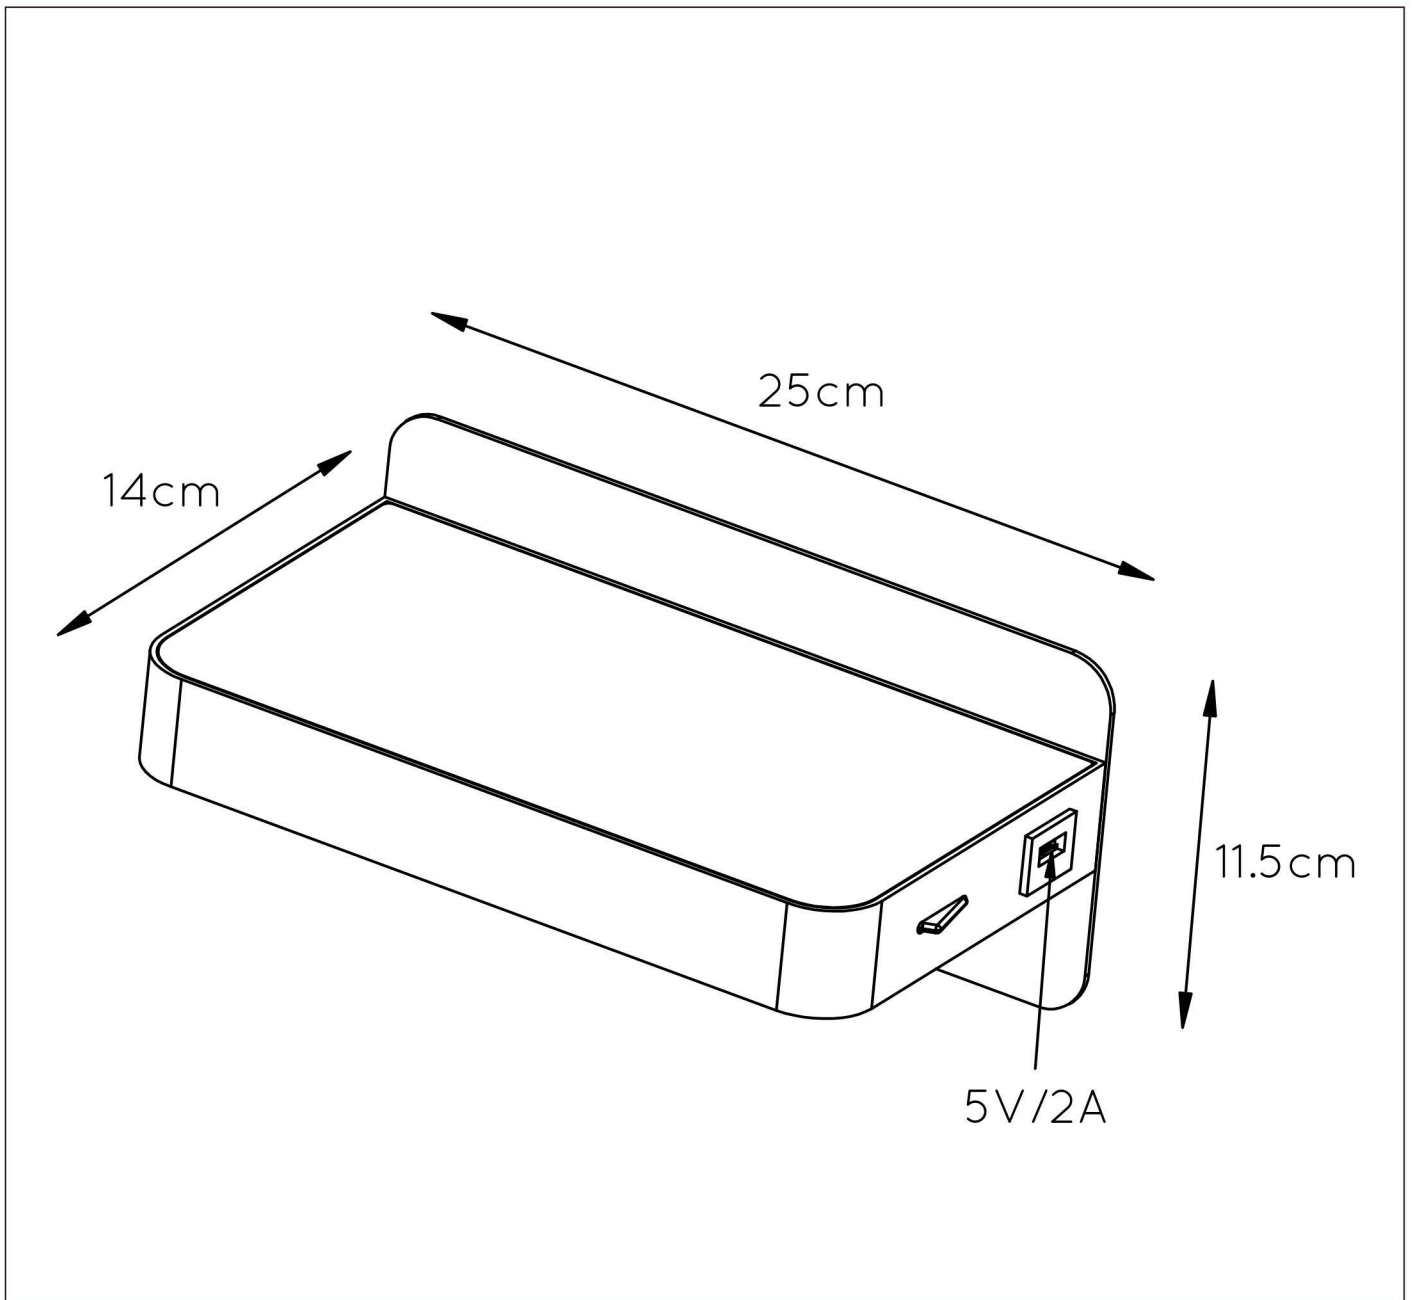

# ATKIN

item number : 77280/05/30

EAN code : 5411212770820

item number : 77280/05/31

EAN code : 5411212770837

For more specifications, dimensions please visit

[www.lucide.com](http://www.lucide.com)