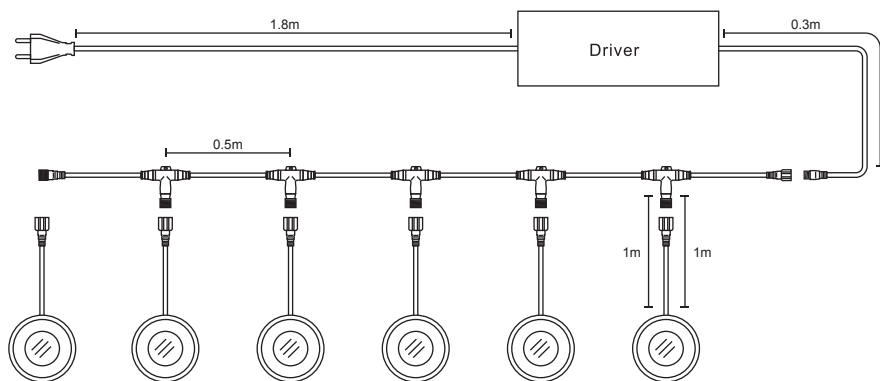

KABLING / WIRING

MERK / NOTE

1. Skru av strømmen før montering. / Turn off the power before installation.
2. Koble LED-lampen til driveren før du kobler driveren til stikkontakten ellers kan LED lyskilden skades. / Please connect the LED lamp to the driver before connecting the driver to the outlet or you may damage the LED light source.
3. LED lyskilden er ikke utskiftbar. / The luminaire is not replaceable.

Importer:
Namron AS
Nedre kalbakkvei 88B
1081 Oslo
Norway
Made in PRC