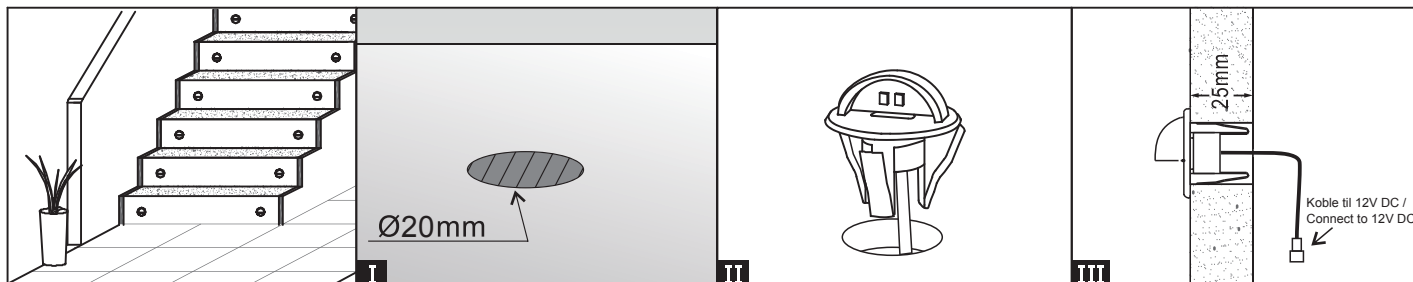

BRUKSANVISNING INSTRUCTION MANUAL

Trappebelysning LED 6 x 0,4W IP65

J&EL

Spenning:	12V DC	Voltage:	12V DC
LED effekt:	0,4W x 6	LED effekt:	0,4W x 6
Kelvin:	3000K	Kelvin:	3000K
Lysspredning:	120°	Beam angle:	120°
Tetthetsgrad:	IP65	IP rate:	IP65
Dimbar:	Ja	Dimmable:	Yes
Levetid:	50.000t	Lifetime:	50,000h

INSTALLATION INSTRUCTIONS