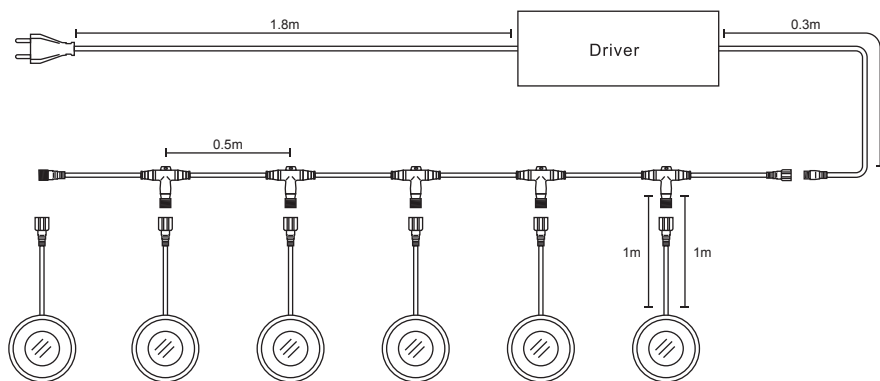

KABLING / WIRING

MERK / NOTE

1. Skru av strømmen før montering. / Turn off the power before installation.
2. Koble LED-lampen til driveren før du kobler driveren til stikkontakten ellers kan LED lyskilden skades. / Please connect the LED lamp to the driver before connecting the driver to the outlet or you may damage the LED light source.
3. LED lyskilden er ikke utskiftbar. / The luminaire is not replaceable.

Importer:
Namron AS
Nedre kalbakkvei 88B
1081 Oslo
Norway
Made in PRC