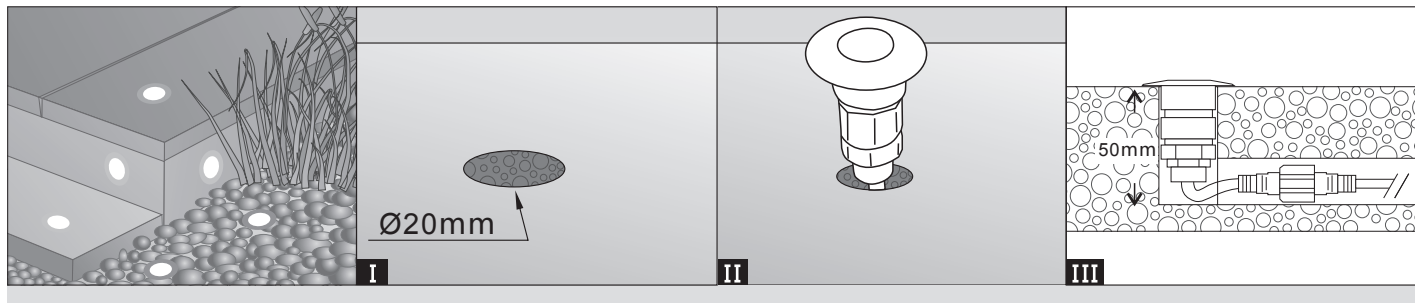

BRUKSANVISNING INSTRUCTION MANUAL

Bakkebelysning LED 6 x 0,6W IP67

J&EL

Spenning:	12V DC	Voltage:	12V DC
LED effekt:	0,6W x 6	LED effekt:	0,6W x 6
Kelvin:	3000K	Kelvin:	3000K
Lysspredning:	120°	Beam angle:	120°
Tetthetsgrad:	IP67	IP rate:	IP67
Dimbar:	Ja	Dimmable:	Yes
Levetid:	50.000t	Lifetime:	50.000h
1stk 5W IP67 LED driver med IP44 støpsel inkludert i pakken.		1pcs 5W IP67 LED driver with IP44 plug is included in the packing.	

INSTALLASJON / INSTALLATION