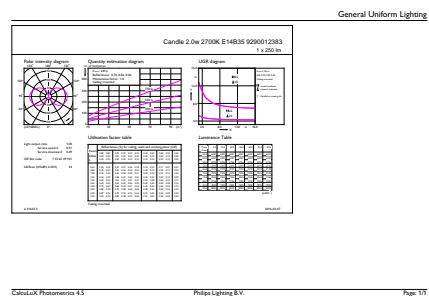

Måttskiss

CorePro LEDCandleND 2-25W E14B35 827CL G

Product	D	C
CorePro LEDCandleND 2-25W E14B35 827CL G	35 mm	97 mm

Fotometriska data

LED Lamps, Lightcolour /827 ND CL

Classic LEDCandle ND 2-25W B35 827 CL