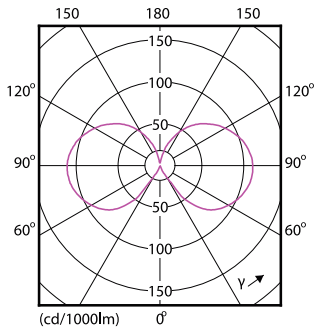

CorePro GLASS LED-kronljuslampor och -klotlampor

Fotometriska data

Classic LEDCandle ND 2-25W B35 827 CL