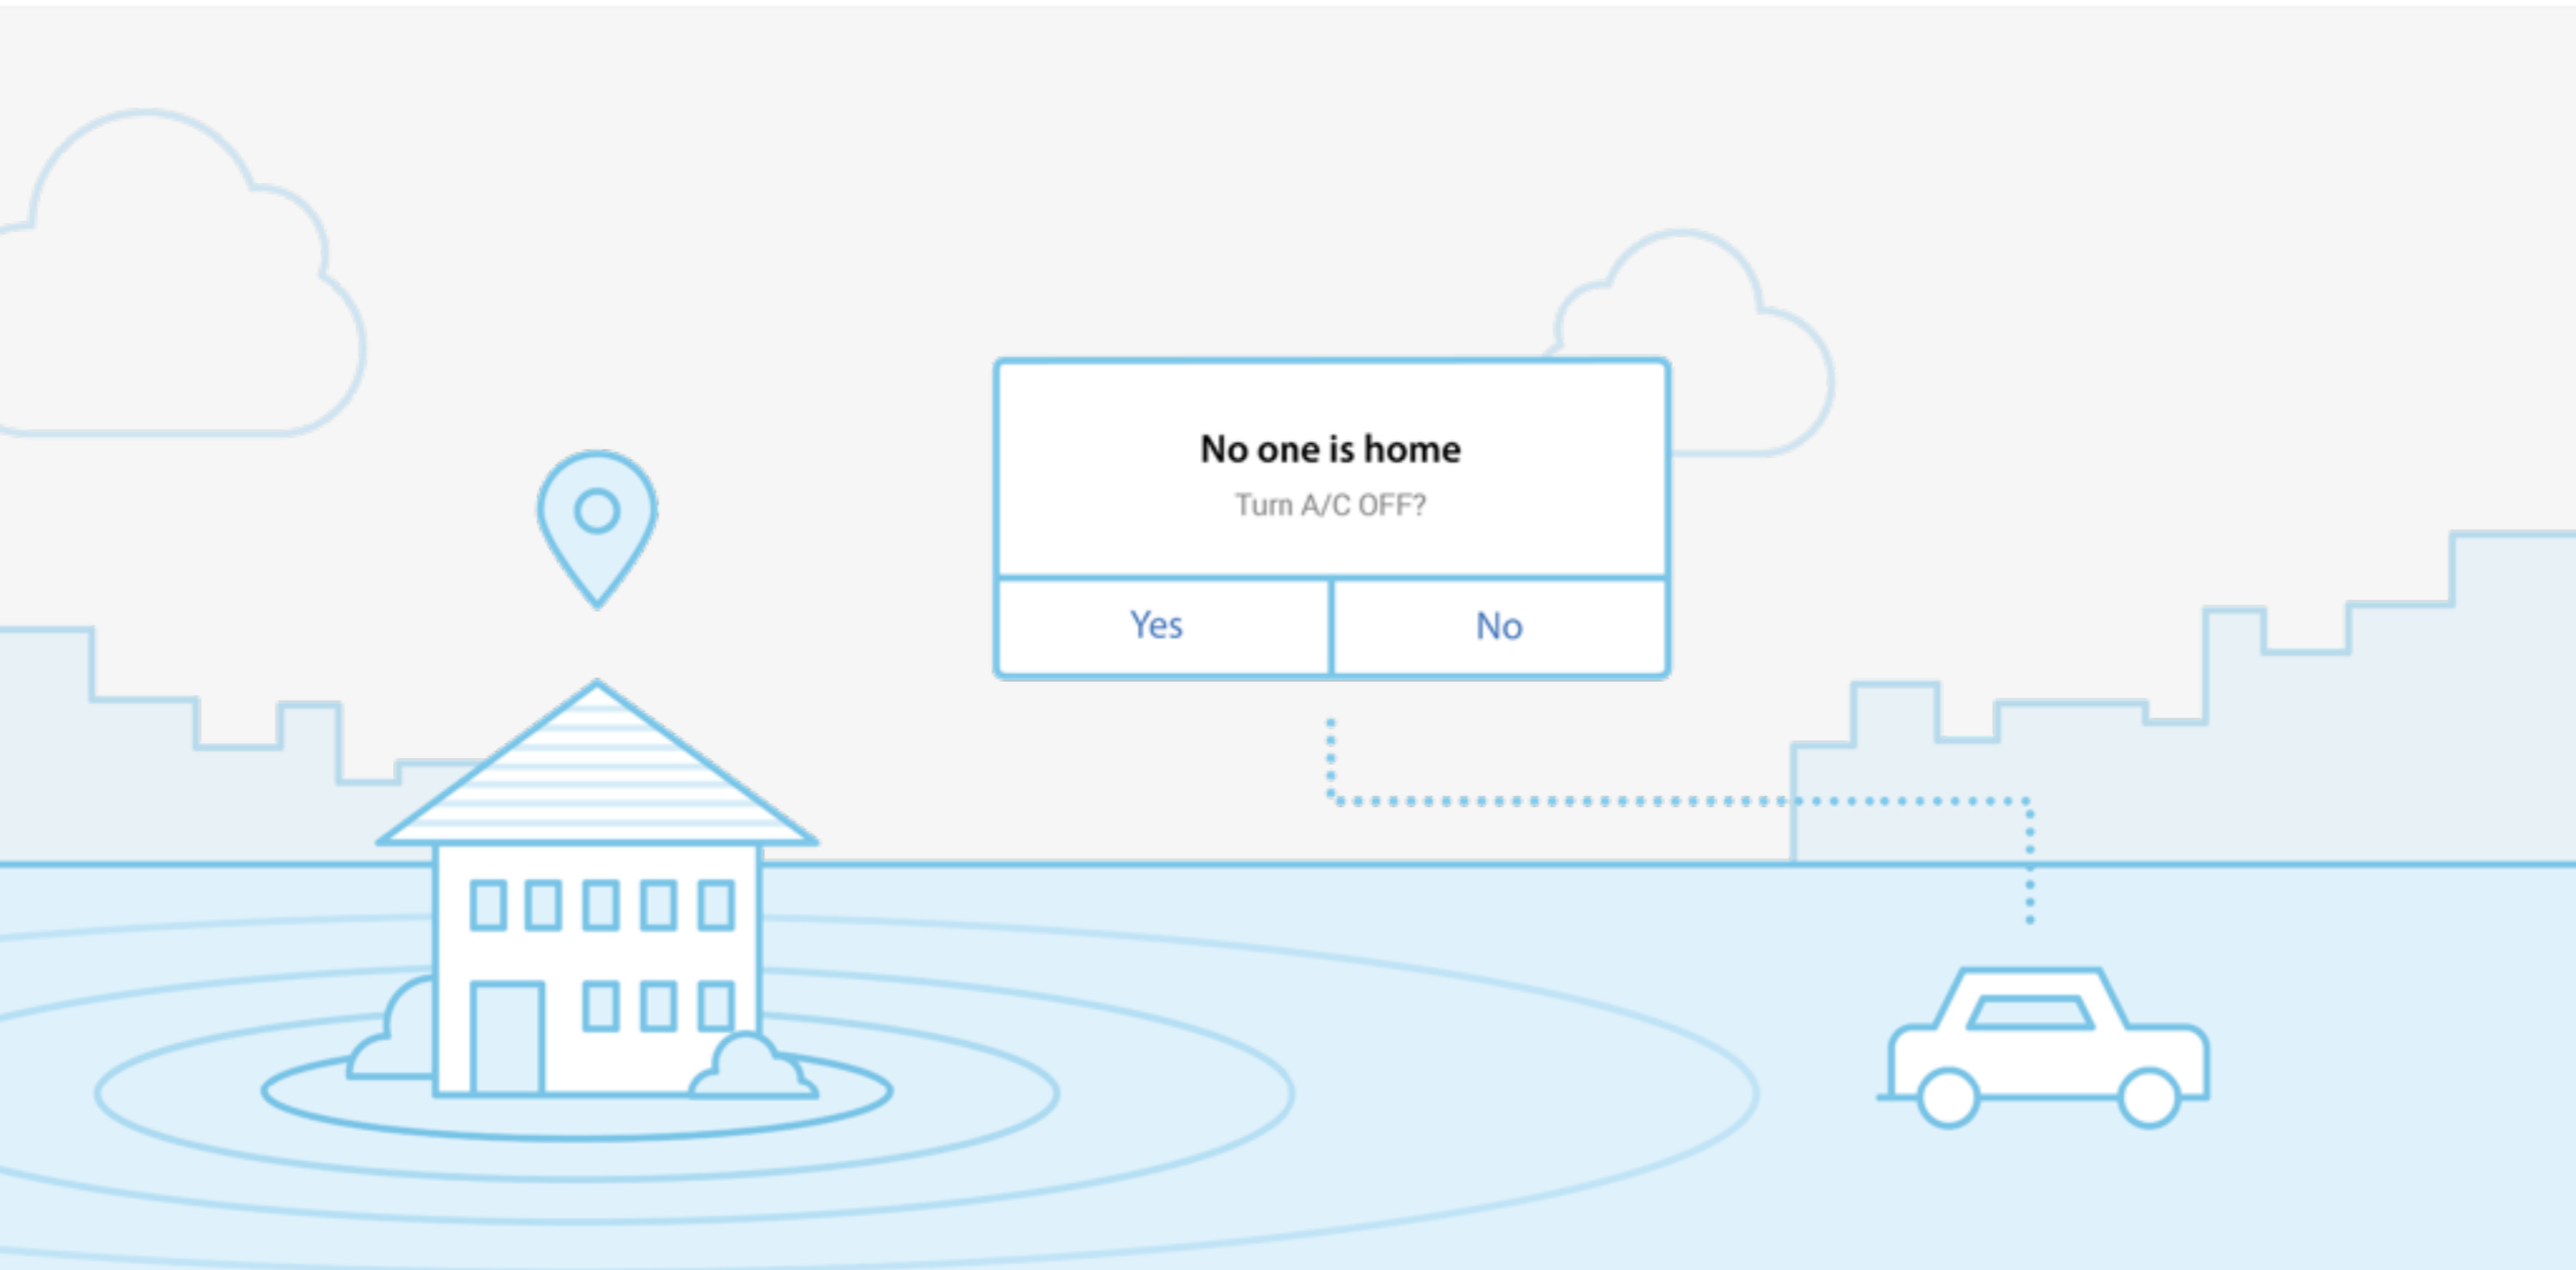

Turn off A/C when no one is home and A/C is on