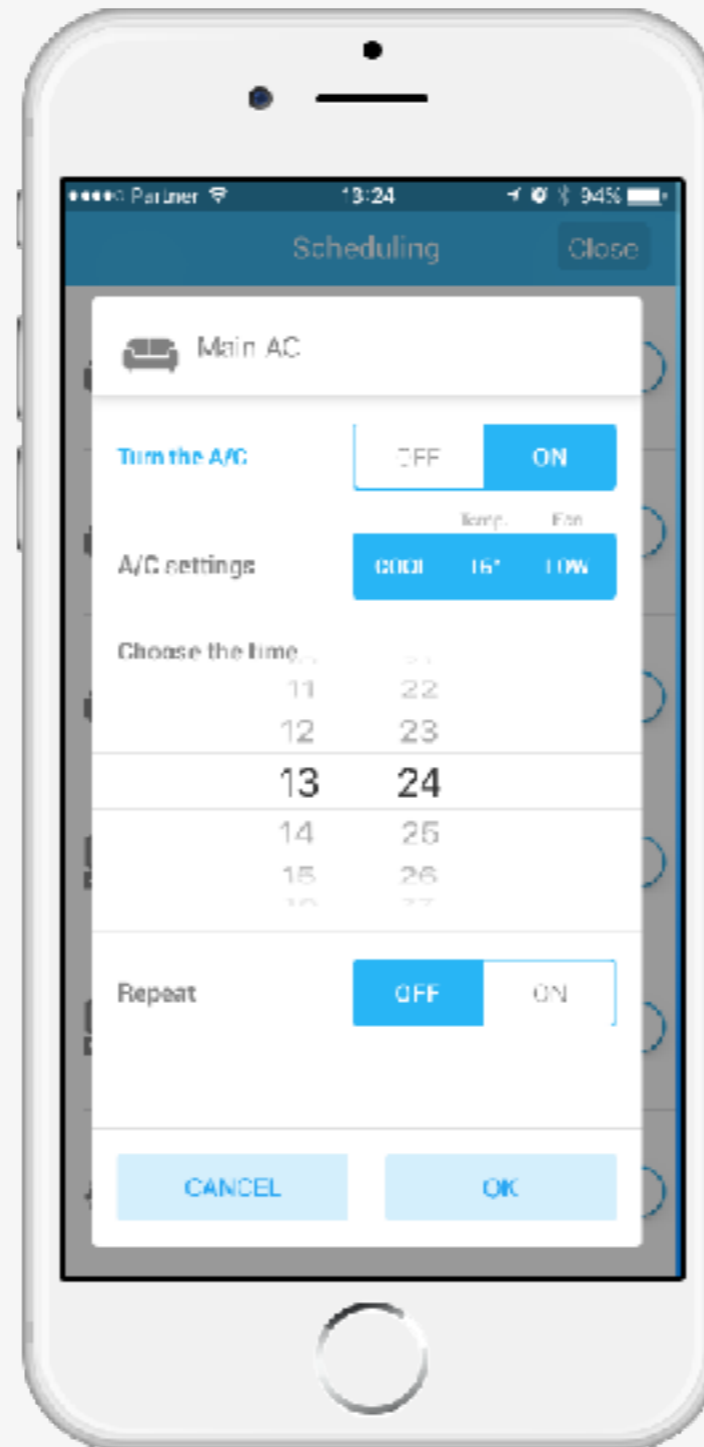

7 day scheduling