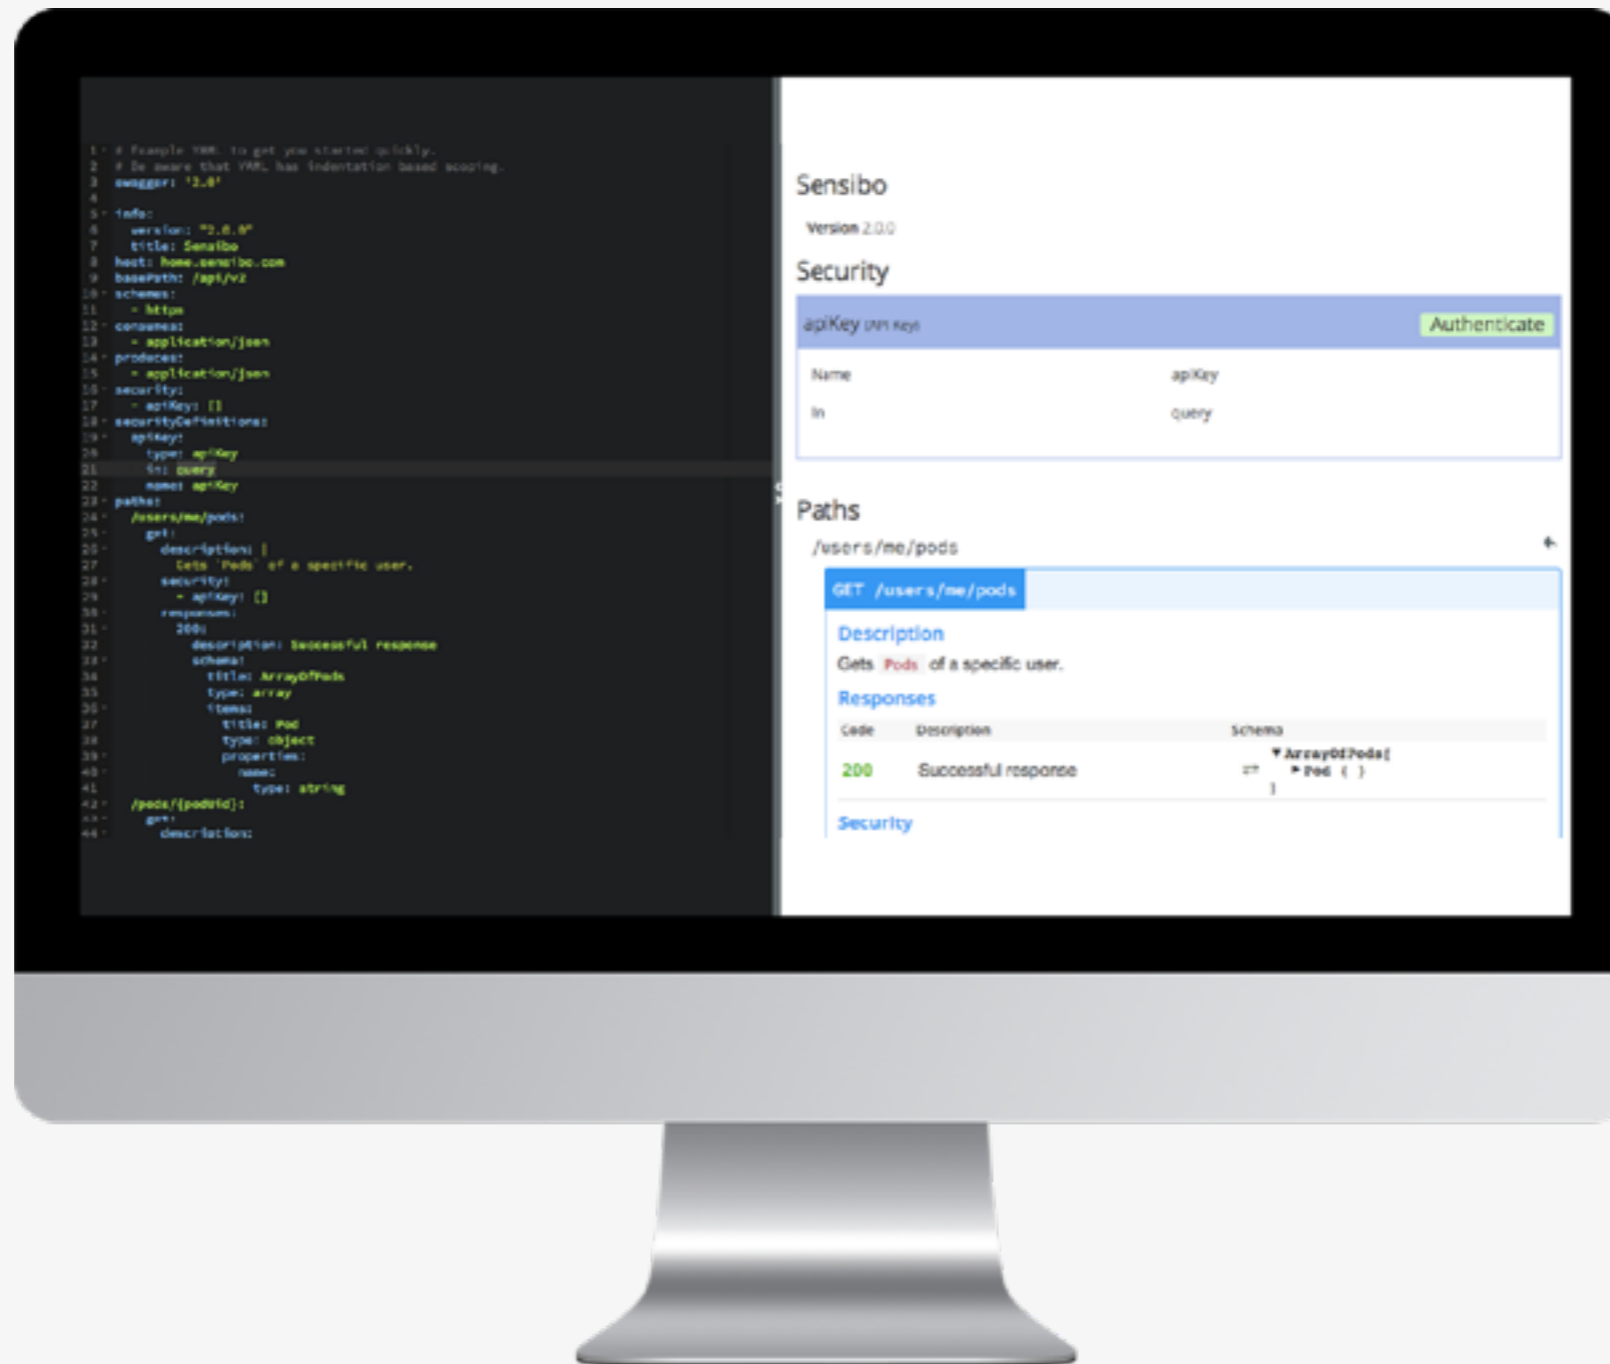

Public API - integrate with Sensibo platform and devices