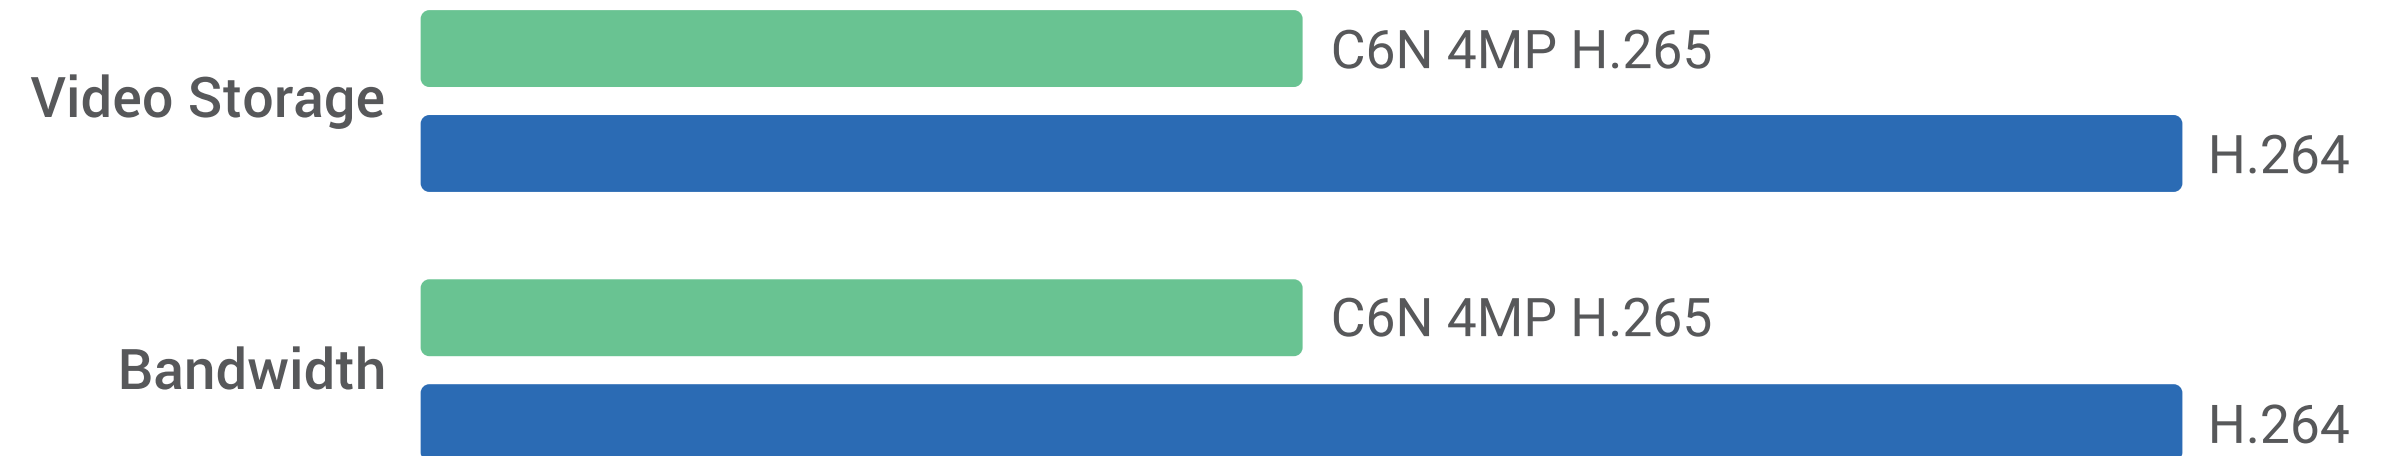

Protecting your data and privacy is our highest priority. Data transmission between the camera and the EZVIZ Cloud is encrypted from end to end. Only you have the keys to decrypt your data. To get an extra layer of privacy protection, you can always enable the camera's sleep mode on the EZVIZ App.

AES 128-bit encryption

TLS encryption Protocol

Multiple authentication steps

Save money on video storage and bandwidth.

The camera features the advanced H.265 video compression technology, achieving better video quality with only half the bandwidth and half the storage space of the previous H.264 video compression standard.

* The H.265 video compression applies when the 24/7 video recording is activated.

Two storage options.

Save your recordings with flexible and secured solutions. The C6N comes with a built-in MicroSD card slot that can store up to 256 GB of recorded footage. You can also save your images to EZVIZ Cloud* for additional back-up.