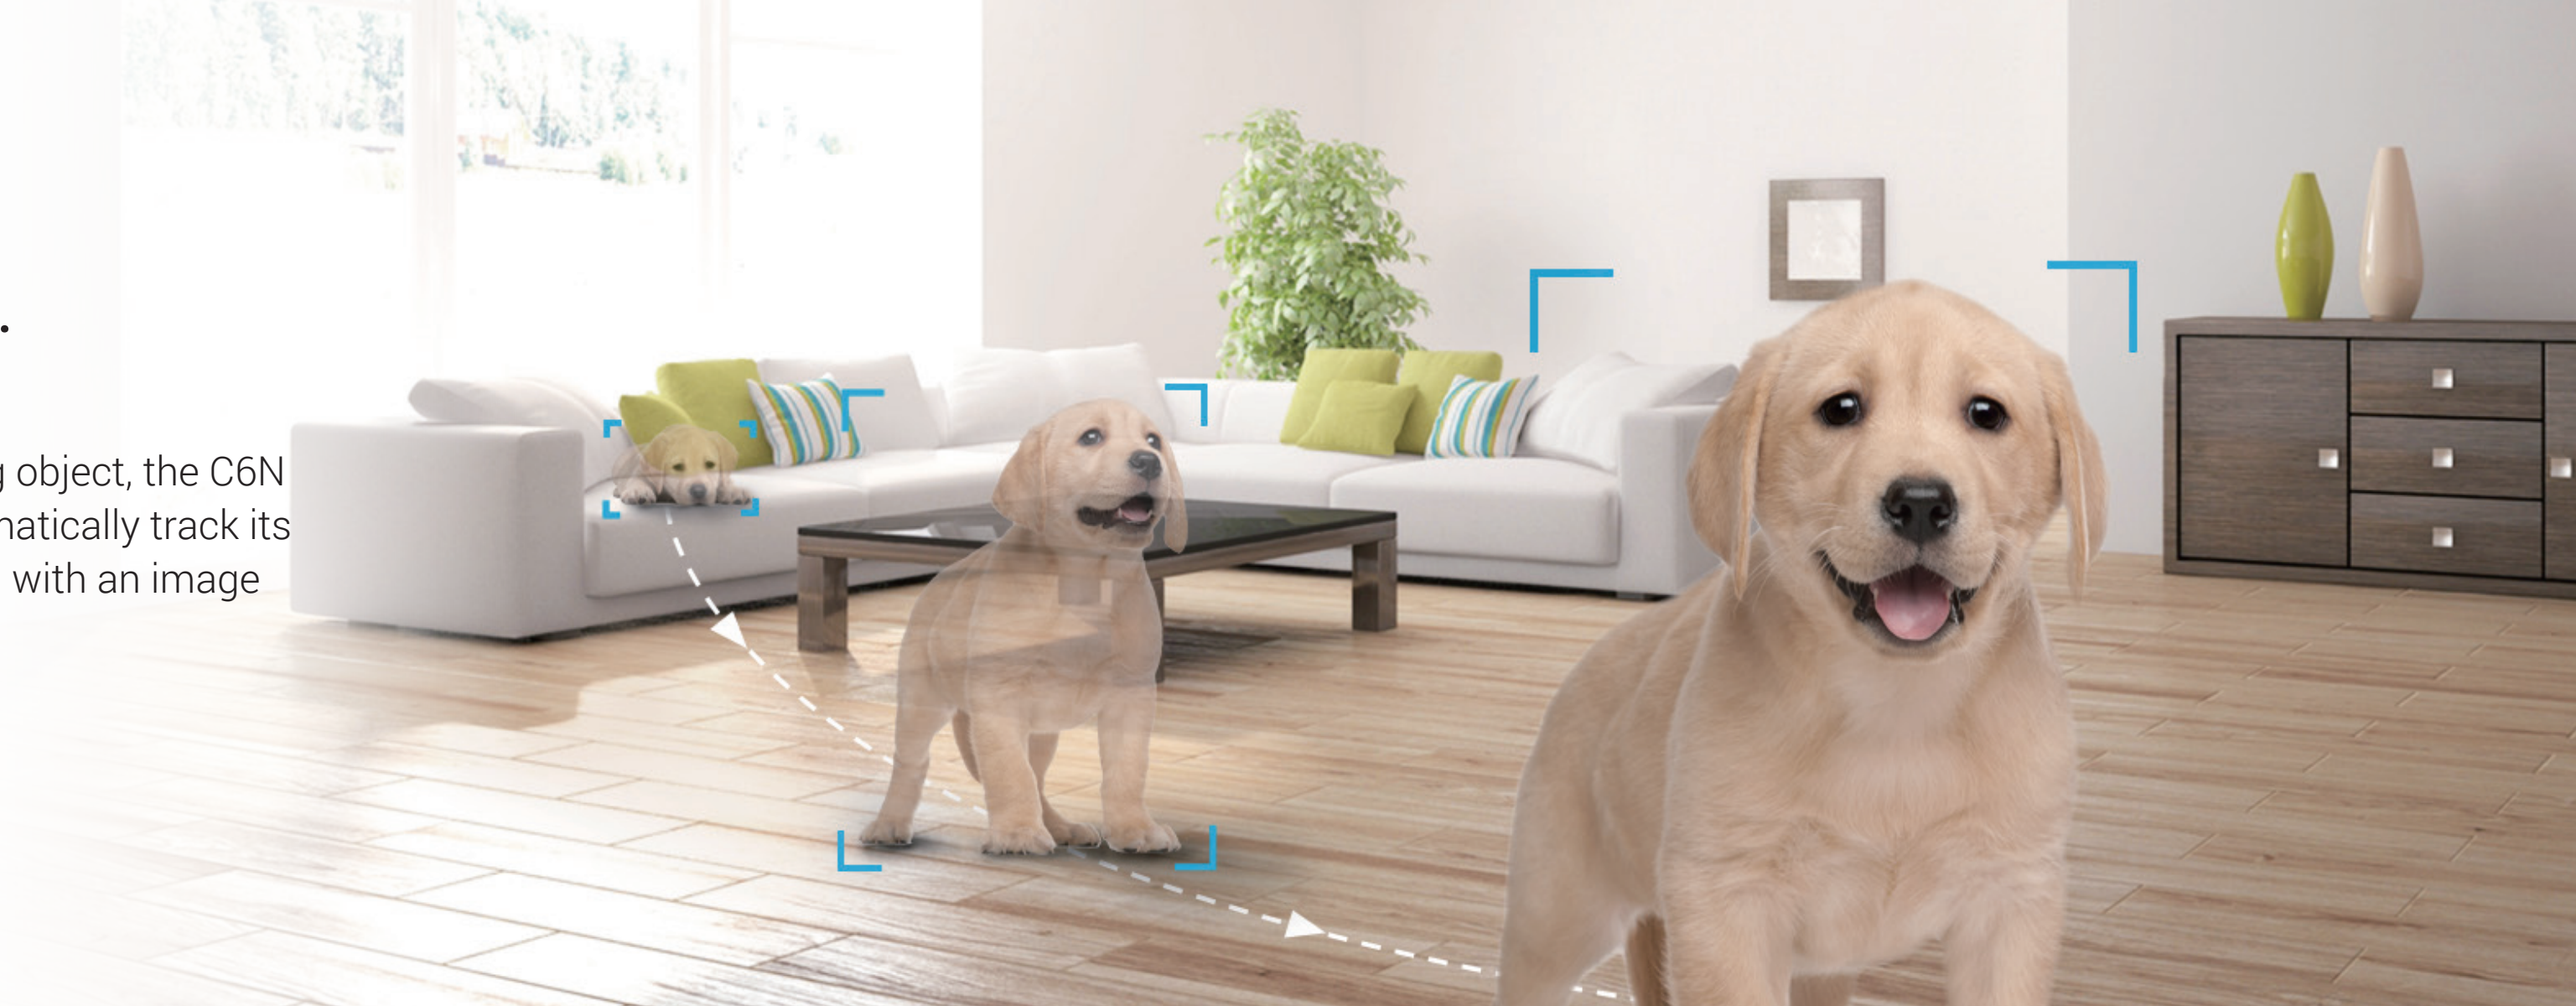

Two-Way Talk

View from Anywhere

Wi-Fi 2.4 GHz

MicroSD Slot
(up to 256 GB)

Records every corner in 2K resolution.

This powerful camera records images in 2K resolution, rendering crisp details even in 4x digital zoom, so you see everything clearly in live video and playback.

4MP

2MP

Zero blind spots.

Keep tabs on every corner with just one C6N. Its expansive 360-degree field-of-view ensures full coverage, so you don't miss a thing.

- Vertical rotation
55°

- Horizontal rotation
350°

Smart tracking.

When it detects a moving object, the C6N is smart enough to automatically track its motion while alerting you with an image in real-time.

Communication, anytime.

Talk to your loved ones and deter unwelcome strangers – all by using the C6N's two-way communication feature. Using the EZVIZ App on your mobile device, you can easily and conveniently enjoy communication wherever you might be.

Protecting your data and privacy is our highest priority. Data transmission between the camera and the EZVIZ Cloud is encrypted from end to end. Only you have the keys to decrypt your data. To get an extra layer of privacy protection, you can always enable the camera's sleep mode on the EZVIZ App.