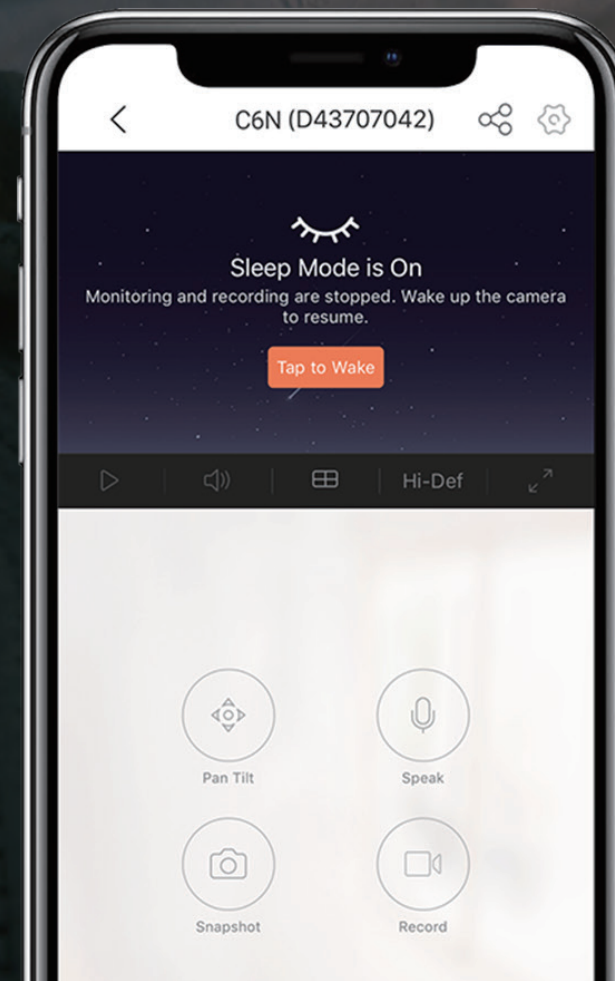

Two-Way Talk

View from Anywhere

Wi-Fi 2.4 GHz

MicroSD Slot
(up to 256 GB)

Records every corner in 2K resolution.

This powerful camera records images in 2K resolution, rendering crisp details even in 4x digital zoom, so you see everything clearly in live video and playback.

Smart tracking.

When it detects a moving object, the C6N is smart enough to automatically track its motion while alerting you with an image in real-time.

Communication, anytime.

Talk to your loved ones and deter unwelcome strangers – all by using the C6N's two-way communication feature. Using the EZVIZ App on your mobile device, you can easily and conveniently enjoy communication wherever you might be.

See further in the dark.

Enjoy round-the-clock protection with the C6N camera. Using powerful Infrared LED lights, it lets you see up to 10 meters (33 feet) in dim light.

We protect your data and privacy.

Protecting your data and privacy is our highest priority. Data transmission between the camera and the EZVIZ Cloud is encrypted from end to end. Only you have the keys to decrypt your data. To get an extra layer of privacy protection, you can always enable the camera's sleep mode on the EZVIZ App.