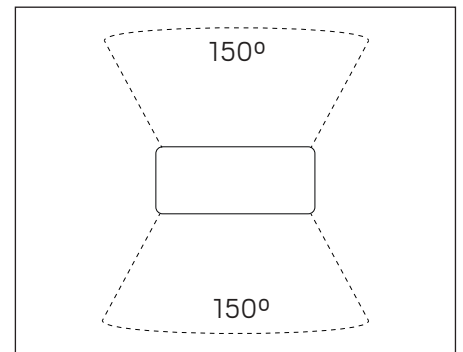

Shade

hidealite

E-nr, Snro, El.nr	Name	LED color	Color	Unit effect
74 507 33, 42 028 27, 32 557 10	Shade Oak	3000K	Oak	9W
74 507 34, 42 028 28, 32 557 11	Shade Walnut	3000K	Walnut	9W
74 507 35, 42 028 29, 32 557 12	Shade White	3000K	White	9W

For explanation of symbols see www.hidealite.se

A

* Se bildtext på sid 2, See caption on page 2, Katso kuvateksti sivulla 2, Se bildetekst på side 2.