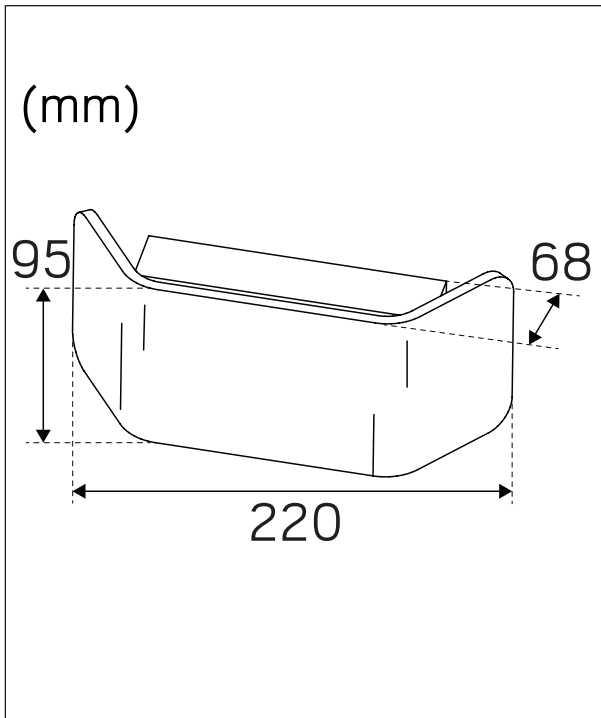

Shade

hidealite

E-nr, Snro, El.nr	Name	LED color	Color	Unit effect
74 507 33, 42 028 27, 32 557 10	Shade Oak	3000K	Oak	9W
74 507 34, 42 028 28, 32 557 11	Shade Walnut	3000K	Walnut	9W
74 507 35, 42 028 29, 32 557 12	Shade White	3000K	White	9W