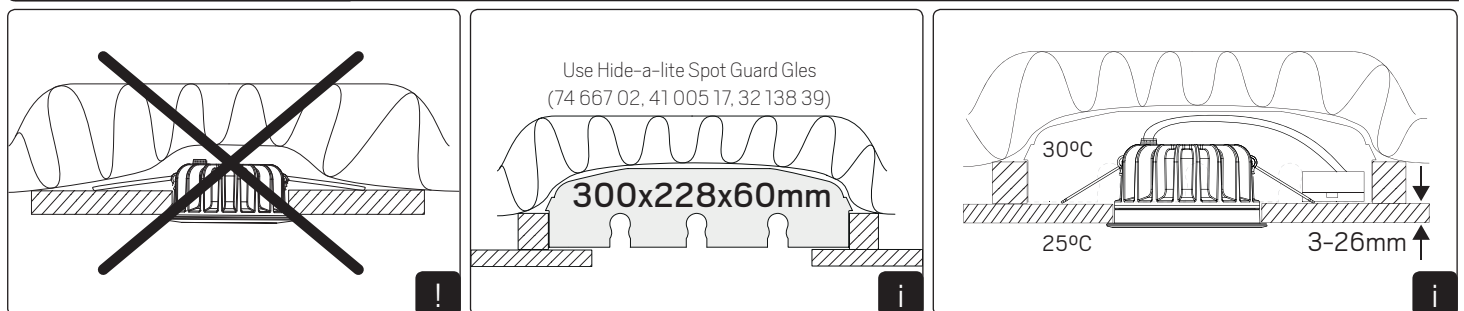

Installation with insulation