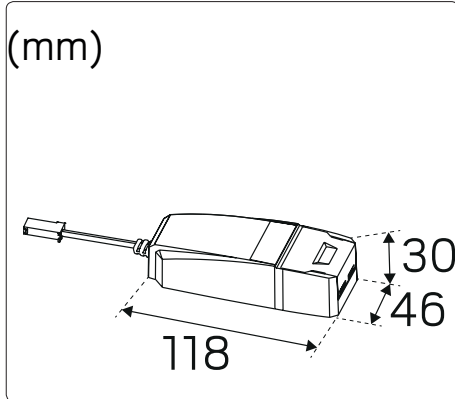

For explanation of symbols see www.hidealite.se

Converter	Effect	Numbers of LED	Connection
Konverter FDIM 180	40VDC ≈ 7,5W 180mA	1pcs LED	4x2,5mm ²

For explanation of symbols see www.hidealite.se

SAFETY INSTRUCTIONS