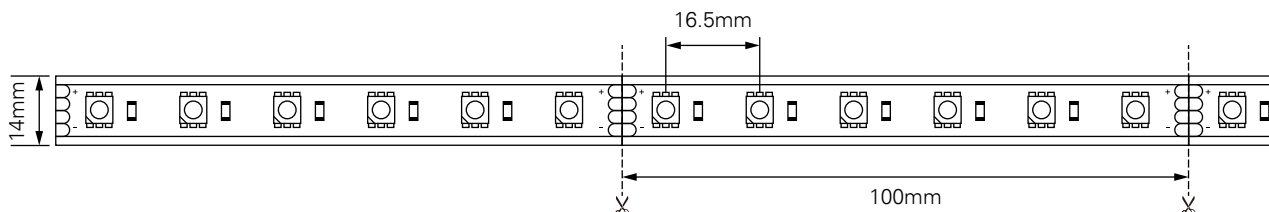

LED STRIP 24V 5m RGBW IP65

Art nr.: 3234683

namron

Spenning:	24V	Voltage:	24V
Effekt:	16,32 W/m	Power:	16.32 W/m
Antall LED pr meter:	60	Total LED per meter:	60
Lysstyrke:	542lm/m	Lumen:	542lm/m
Tetthetsgrad:	IP65	IP:	IP65
CRI:	80	CRI:	80
Fargetemperatur:	RGBW	Color temperature:	RGBW
Lysspredning:	120°	Beam angle:	120°
Kuttlengde:	100mm	Cut length:	100mm
Maks. lengde:	6m	Max. length:	6m
Levetid:	50.000timer L80	Lifetime:	50,000hours L80

LED Strip 24V 5m / LED Strip 24V 5m

Art nr.: 3234683