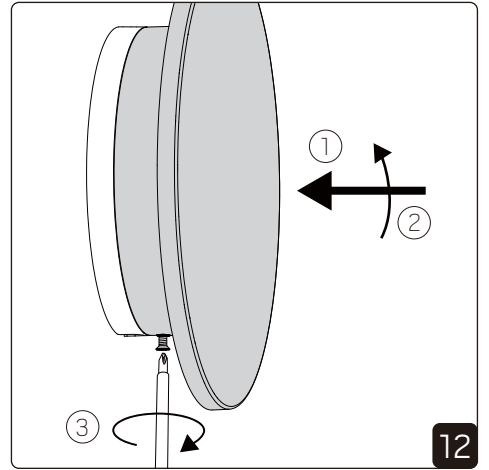

# Installation

NOTE! Only change when fixture is OFF

NOTE! Only change when fixture is OFF

DIP SWITCH POWER		Factory setting: 3000K   7,5W		Circo M White			Circo M Black		
		1	2	mA	Watt	2700K	3000K	4000K	2700K
■	■	150mA	7,5W	910lm	980lm	980lm	670lm	710lm	710lm
■	■	260mA	12,5W	1580lm	1690lm	1700lm	1130lm	1180lm	1190lm
■	■	360mA	17W	2100lm	2240lm	2250lm	1500lm	1570lm	1590lm
■	■	450mA	22W	2540lm	2720lm	2730lm	1820lm	1940lm	1940lm

**Replacement of light source**

**Replacement of control gear**

Assemble the new control gear

Recycling