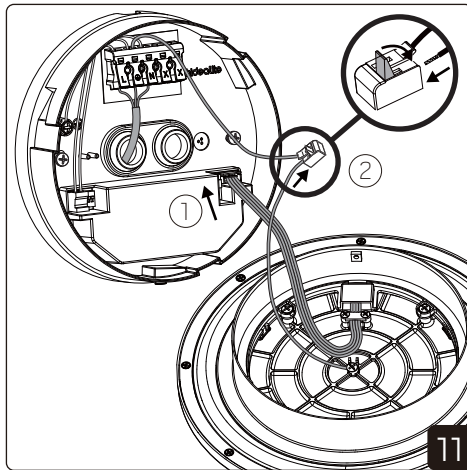

Replacement of control gear