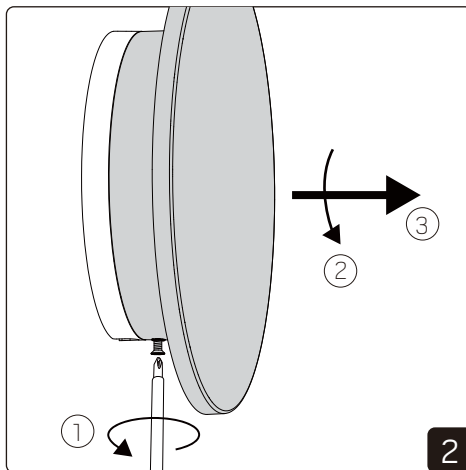

Replacement of light source