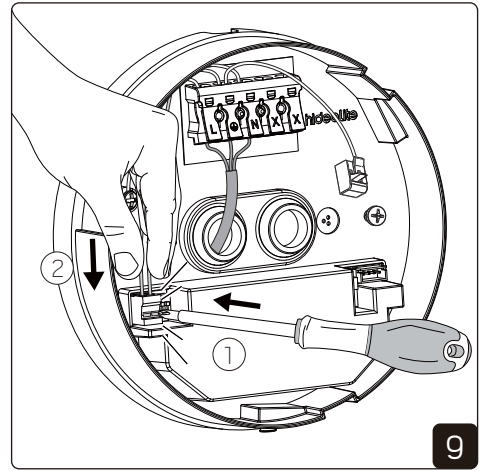

# Installation

NOTE! Only change when fixture is OFF

NOTE! Only change when fixture is OFF

DIP SWITCH POWER		Factory setting: 3000K   7,5W		Circo M White			Circo M Black		
		1	2	mA	Watt	2700K	3000K	4000K	2700K
■	■	150mA	7,5W	910lm	980lm	980lm	670lm	710lm	710lm
■	■	260mA	12,5W	1580lm	1690lm	1700lm	1130lm	1180lm	1190lm
■	■	360mA	17W	2100lm	2240lm	2250lm	1500lm	1570lm	1590lm
■	■	450mA	22W	2540lm	2720lm	2730lm	1820lm	1940lm	1940lm

**Replacement of light source**

**Replacement of control gear**

Assemble the new control gear

Recycling