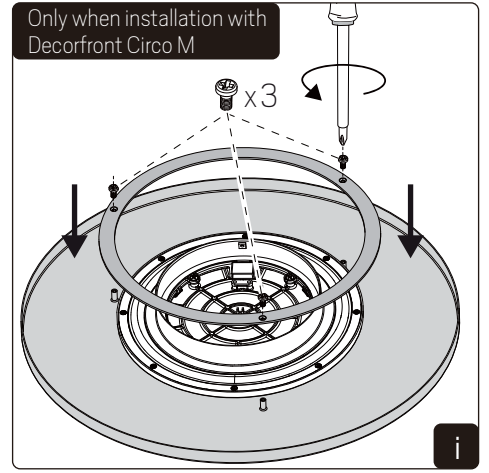

# Installation

NOTE! Only change when fixture is OFF

NOTE! Only change when fixture is OFF

DIP SWITCH POWER		Factory setting: 3000K   7,5W		Circo M White			Circo M Black		
		1	2	mA	Watt	2700K	3000K	4000K	2700K
■	■	150mA	7,5W	910lm	980lm	980lm	670lm	710lm	710lm
■	■	260mA	12,5W	1580lm	1690lm	1700lm	1130lm	1180lm	1190lm
■	■	360mA	17W	2100lm	2240lm	2250lm	1500lm	1570lm	1590lm
■	■	450mA	22W	2540lm	2720lm	2730lm	1820lm	1940lm	1940lm

**Replacement of light source**

**Replacement of control gear**

Assemble the new control gear

Recycling