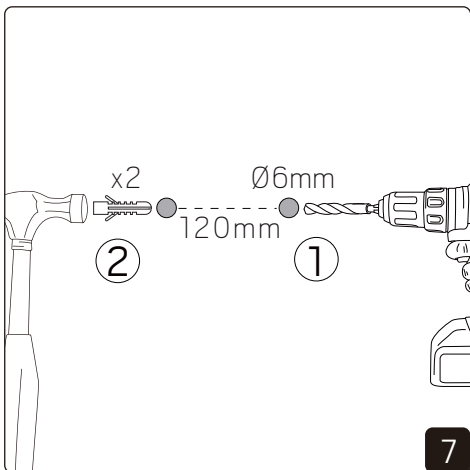

## Accessories

# Installation

NOTE! Only change when fixture is OFF

NOTE! Only change when fixture is OFF

DIP SWITCH POWER		Factory setting: 3000K   7,5W		Circo M White			Circo M Black		
		1	2	mA	Watt	2700K	3000K	4000K	2700K
■	■	150mA	7,5W	910lm	980lm	980lm	670lm	710lm	710lm
■	■	260mA	12,5W	1580lm	1690lm	1700lm	1130lm	1180lm	1190lm
■	■	360mA	17W	2100lm	2240lm	2250lm	1500lm	1570lm	1590lm
■	■	450mA	22W	2540lm	2720lm	2730lm	1820lm	1940lm	1940lm