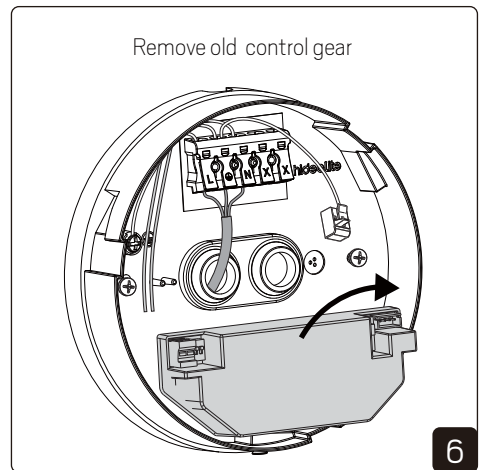

Replacement of control gear