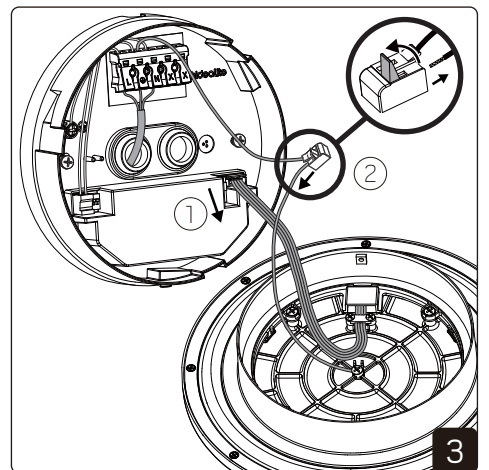

Replacement of control gear