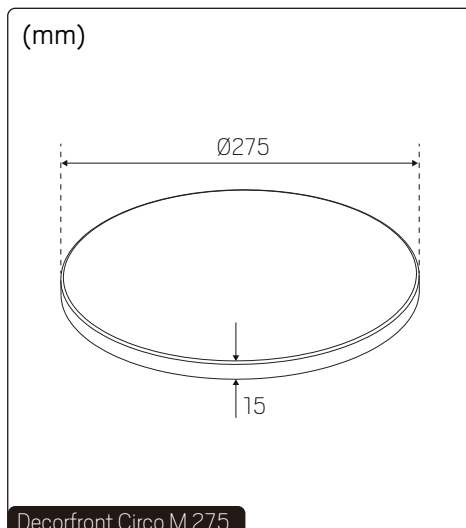

# Installation

NOTE! Only change when fixture is OFF

NOTE! Only change when fixture is OFF

DIP SWITCH POWER		Factory setting: 3000K   7,5W		Circo M White			Circo M Black		
		1	2	mA	Watt	2700K	3000K	4000K	2700K
■	■	150mA	7,5W	910lm	980lm	980lm	670lm	710lm	710lm
■	■	260mA	12,5W	1580lm	1690lm	1700lm	1130lm	1180lm	1190lm
■	■	360mA	17W	2100lm	2240lm	2250lm	1500lm	1570lm	1590lm
■	■	450mA	22W	2540lm	2720lm	2730lm	1820lm	1940lm	1940lm