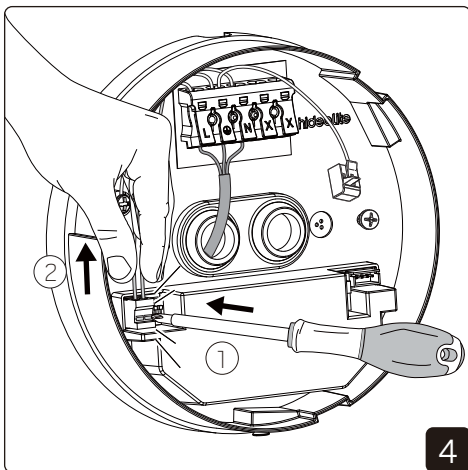

Replacement of control gear