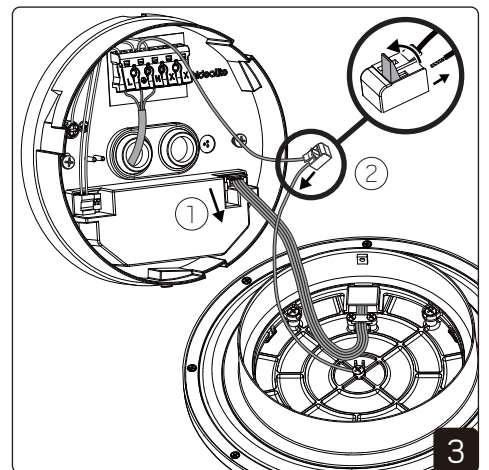

Replacement of light source