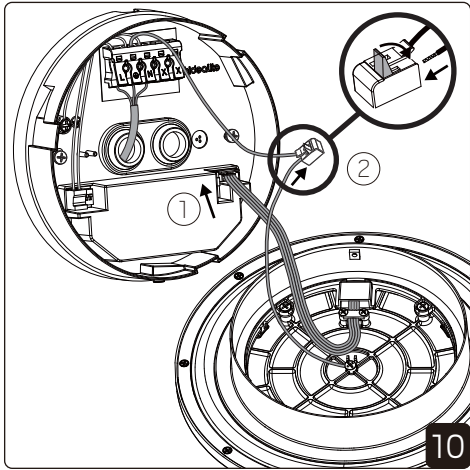

# Installation

NOTE! Only change when fixture is OFF

NOTE! Only change when fixture is OFF

DIP SWITCH POWER		Factory setting: 3000K   7,5W		Circo M White			Circo M Black		
		1	2	mA	Watt	2700K	3000K	4000K	2700K
■	■	150mA	7,5W	910lm	980lm	980lm	670lm	710lm	710lm
■	■	260mA	12,5W	1580lm	1690lm	1700lm	1130lm	1180lm	1190lm
■	■	360mA	17W	2100lm	2240lm	2250lm	1500lm	1570lm	1590lm
■	■	450mA	22W	2540lm	2720lm	2730lm	1820lm	1940lm	1940lm