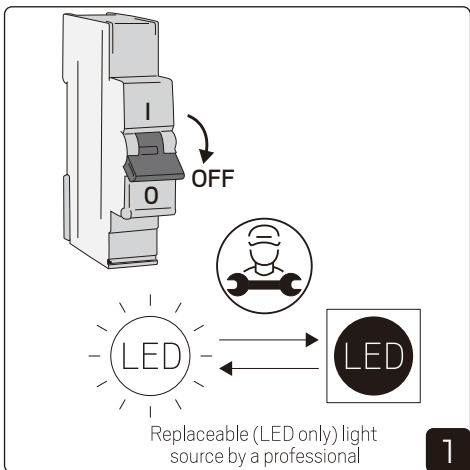

Replacement of light source