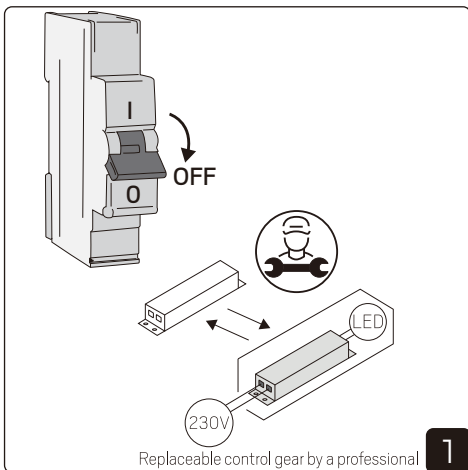

Replacement of control gear