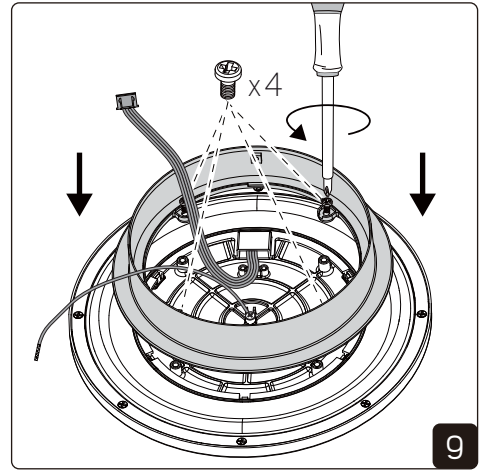

Replacement of control gear