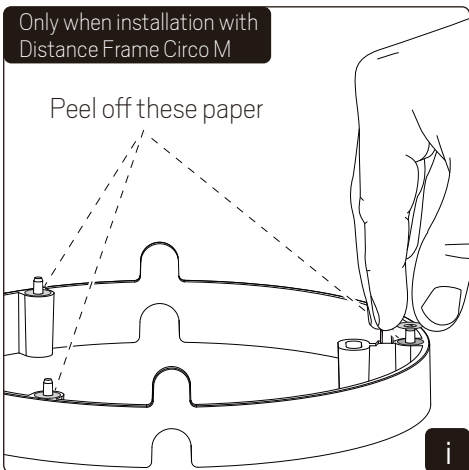

## Accessories

# Installation

NOTE! Only change when fixture is OFF

NOTE! Only change when fixture is OFF

DIP SWITCH POWER		Factory setting: 3000K   7,5W		Circo M White			Circo M Black		
		1	2	mA	Watt	2700K	3000K	4000K	2700K
■	■	150mA	7,5W	910lm	980lm	980lm	670lm	710lm	710lm
■	■	260mA	12,5W	1580lm	1690lm	1700lm	1130lm	1180lm	1190lm
■	■	360mA	17W	2100lm	2240lm	2250lm	1500lm	1570lm	1590lm
■	■	450mA	22W	2540lm	2720lm	2730lm	1820lm	1940lm	1940lm