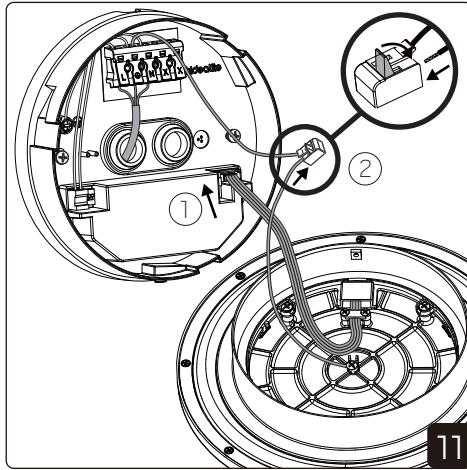

# Installation

NOTE! Only change when fixture is OFF

NOTE! Only change when fixture is OFF

DIP SWITCH POWER		Factory setting: 3000K   7,5W		Circo M White			Circo M Black		
		1	2	mA	Watt	2700K	3000K	4000K	2700K
■	■	150mA	7,5W	910lm	980lm	980lm	670lm	710lm	710lm
■	■	260mA	12,5W	1580lm	1690lm	1700lm	1130lm	1180lm	1190lm
■	■	360mA	17W	2100lm	2240lm	2250lm	1500lm	1570lm	1590lm
■	■	450mA	22W	2540lm	2720lm	2730lm	1820lm	1940lm	1940lm

**Replacement of light source**

**Replacement of control gear**

Assemble the new control gear

Recycling