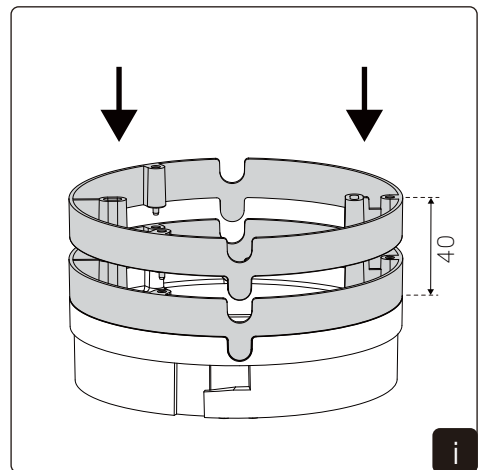

## Accessories

# Installation

NOTE! Only change when fixture is OFF

NOTE! Only change when fixture is OFF

DIP SWITCH POWER		Factory setting: 3000K   7,5W		Circo M White			Circo M Black		
		1	2	mA	Watt	2700K	3000K	4000K	2700K
■	■	150mA	7,5W	910lm	980lm	980lm	670lm	710lm	710lm
■	■	260mA	12,5W	1580lm	1690lm	1700lm	1130lm	1180lm	1190lm
■	■	360mA	17W	2100lm	2240lm	2250lm	1500lm	1570lm	1590lm
■	■	450mA	22W	2540lm	2720lm	2730lm	1820lm	1940lm	1940lm