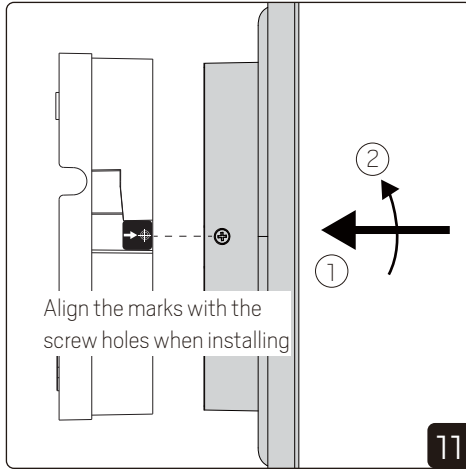

# Installation

NOTE! Only change when fixture is OFF

NOTE! Only change when fixture is OFF

DIP SWITCH POWER		Factory setting: 3000K   7,5W		Circo M White			Circo M Black		
		1	2	mA	Watt	2700K	3000K	4000K	2700K
■	■	150mA	7,5W	910lm	980lm	980lm	670lm	710lm	710lm
■	■	260mA	12,5W	1580lm	1690lm	1700lm	1130lm	1180lm	1190lm
■	■	360mA	17W	2100lm	2240lm	2250lm	1500lm	1570lm	1590lm
■	■	450mA	22W	2540lm	2720lm	2730lm	1820lm	1940lm	1940lm