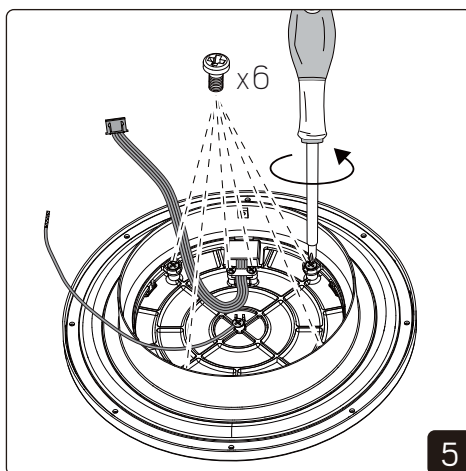

Replacement of light source