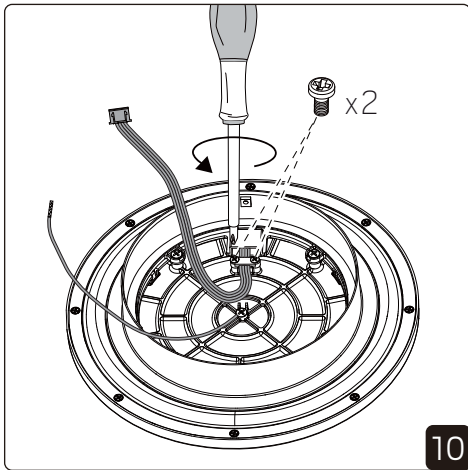

# Installation

NOTE! Only change when fixture is OFF

NOTE! Only change when fixture is OFF

DIP SWITCH POWER		Factory setting: 3000K   7,5W		Circo M White			Circo M Black		
		1	2	mA	Watt	2700K	3000K	4000K	2700K
■	■	150mA	7,5W	910lm	980lm	980lm	670lm	710lm	710lm
■	■	260mA	12,5W	1580lm	1690lm	1700lm	1130lm	1180lm	1190lm
■	■	360mA	17W	2100lm	2240lm	2250lm	1500lm	1570lm	1590lm
■	■	450mA	22W	2540lm	2720lm	2730lm	1820lm	1940lm	1940lm

**Replacement of light source**

**Replacement of control gear**

Assemble the new control gear

Recycling