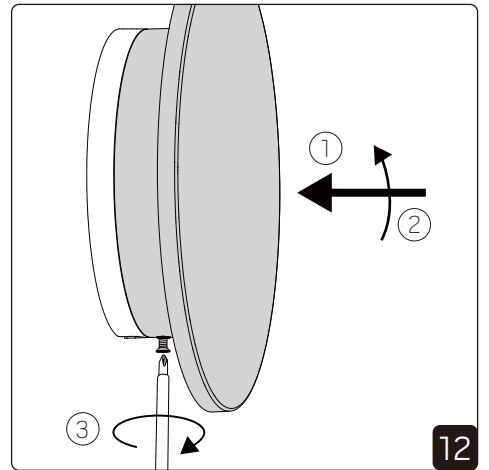

Replacement of control gear