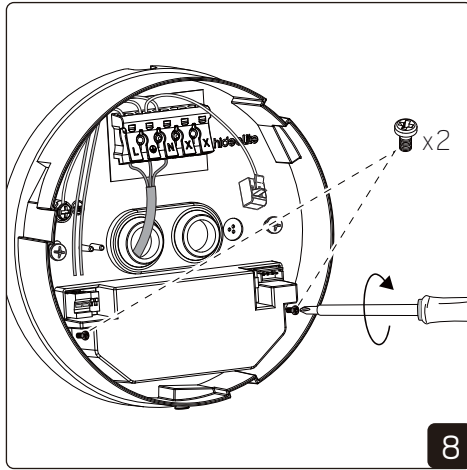

# Installation

NOTE! Only change when fixture is OFF

NOTE! Only change when fixture is OFF

DIP SWITCH POWER		Factory setting: 3000K   7,5W		Circo M White			Circo M Black		
		1	2	mA	Watt	2700K	3000K	4000K	2700K
■	■	150mA	7,5W	910lm	980lm	980lm	670lm	710lm	710lm
■	■	260mA	12,5W	1580lm	1690lm	1700lm	1130lm	1180lm	1190lm
■	■	360mA	17W	2100lm	2240lm	2250lm	1500lm	1570lm	1590lm
■	■	450mA	22W	2540lm	2720lm	2730lm	1820lm	1940lm	1940lm

**Replacement of light source**

**Replacement of control gear**

Assemble the new control gear

Recycling