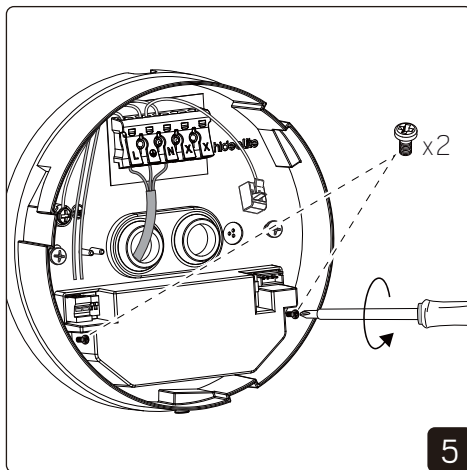

Replacement of control gear