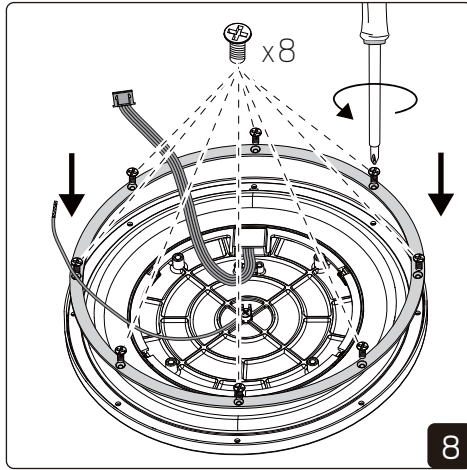

Replacement of control gear