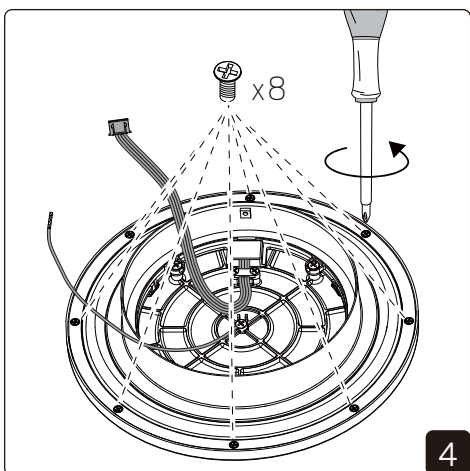

Replacement of light source