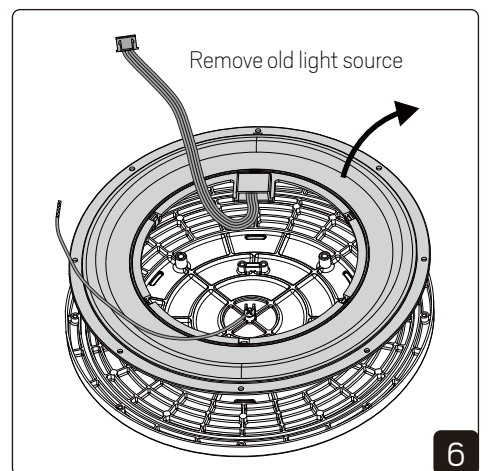

Replacement of light source