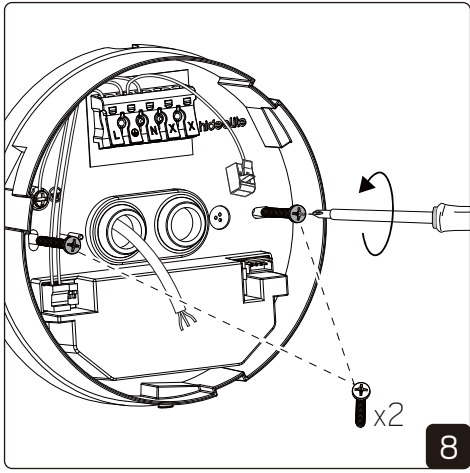

# Installation

NOTE! Only change when fixture is OFF

NOTE! Only change when fixture is OFF

DIP SWITCH POWER		Factory setting: 3000K   7,5W		Circo M White			Circo M Black		
		1	2	mA	Watt	2700K	3000K	4000K	2700K
■	■	150mA	7,5W	910lm	980lm	980lm	670lm	710lm	710lm
■	■	260mA	12,5W	1580lm	1690lm	1700lm	1130lm	1180lm	1190lm
■	■	360mA	17W	2100lm	2240lm	2250lm	1500lm	1570lm	1590lm
■	■	450mA	22W	2540lm	2720lm	2730lm	1820lm	1940lm	1940lm