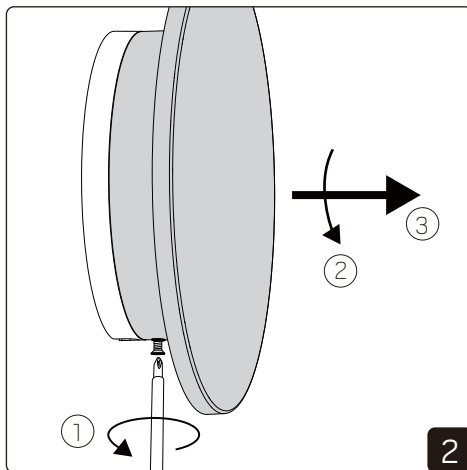

Replacement of control gear