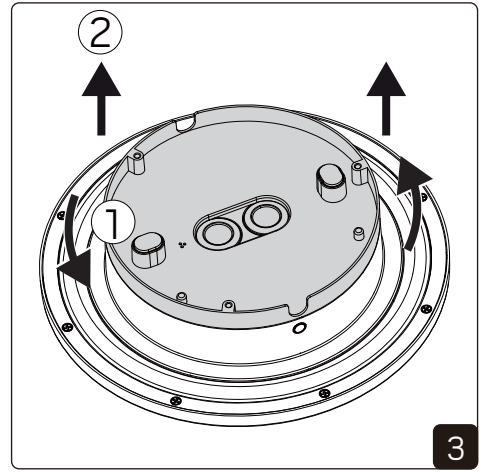

# Installation

NOTE! Only change when fixture is OFF

NOTE! Only change when fixture is OFF

DIP SWITCH POWER		Factory setting: 3000K   7,5W		Circo M White			Circo M Black		
		1	2	mA	Watt	2700K	3000K	4000K	2700K
■	■	150mA	7,5W	910lm	980lm	980lm	670lm	710lm	710lm
■	■	260mA	12,5W	1580lm	1690lm	1700lm	1130lm	1180lm	1190lm
■	■	360mA	17W	2100lm	2240lm	2250lm	1500lm	1570lm	1590lm
■	■	450mA	22W	2540lm	2720lm	2730lm	1820lm	1940lm	1940lm