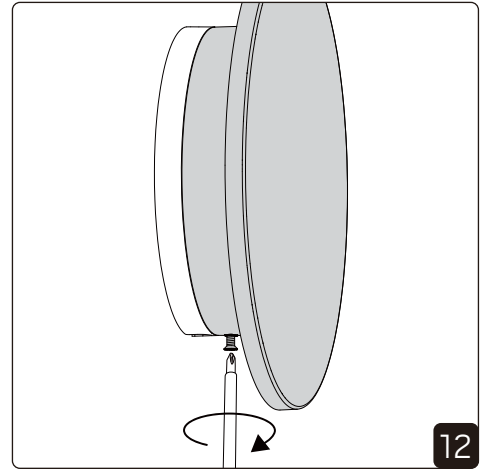

# Installation

NOTE! Only change when fixture is OFF

NOTE! Only change when fixture is OFF

DIP SWITCH POWER		Factory setting: 3000K   7,5W		Circo M White			Circo M Black		
		1	2	mA	Watt	2700K	3000K	4000K	2700K
■	■	150mA	7,5W	910lm	980lm	980lm	670lm	710lm	710lm
■	■	260mA	12,5W	1580lm	1690lm	1700lm	1130lm	1180lm	1190lm
■	■	360mA	17W	2100lm	2240lm	2250lm	1500lm	1570lm	1590lm
■	■	450mA	22W	2540lm	2720lm	2730lm	1820lm	1940lm	1940lm