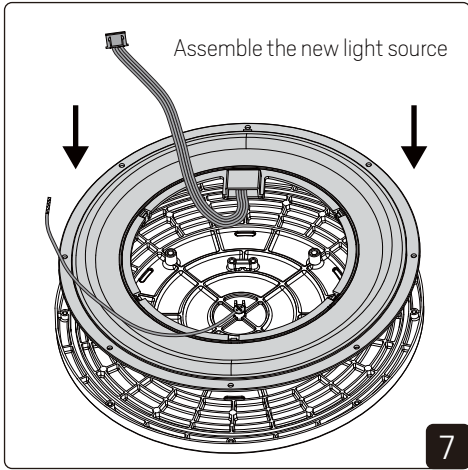

Replacement of control gear