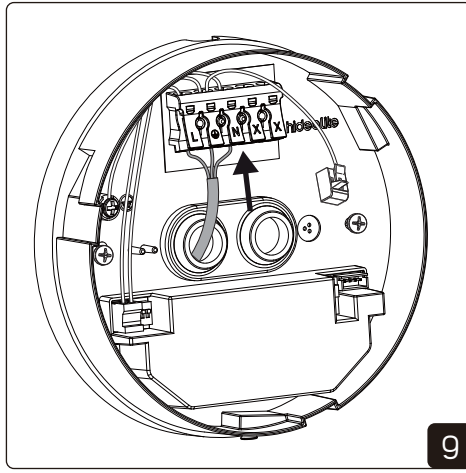

# Installation

NOTE! Only change when fixture is OFF

NOTE! Only change when fixture is OFF

DIP SWITCH POWER		Factory setting: 3000K   7,5W		Circo M White			Circo M Black		
		1	2	mA	Watt	2700K	3000K	4000K	2700K
■	■	150mA	7,5W	910lm	980lm	980lm	670lm	710lm	710lm
■	■	260mA	12,5W	1580lm	1690lm	1700lm	1130lm	1180lm	1190lm
■	■	360mA	17W	2100lm	2240lm	2250lm	1500lm	1570lm	1590lm
■	■	450mA	22W	2540lm	2720lm	2730lm	1820lm	1940lm	1940lm