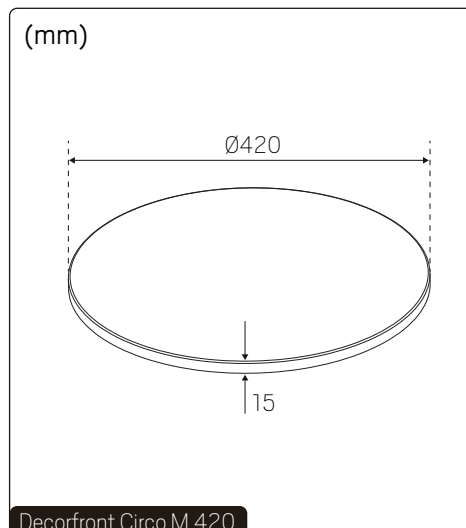

# Installation

NOTE! Only change when fixture is OFF

NOTE! Only change when fixture is OFF

DIP SWITCH POWER		Factory setting: 3000K   7,5W		Circo M White			Circo M Black		
		1	2	mA	Watt	2700K	3000K	4000K	2700K
■	■	150mA	7,5W	910lm	980lm	980lm	670lm	710lm	710lm
■	■	260mA	12,5W	1580lm	1690lm	1700lm	1130lm	1180lm	1190lm
■	■	360mA	17W	2100lm	2240lm	2250lm	1500lm	1570lm	1590lm
■	■	450mA	22W	2540lm	2720lm	2730lm	1820lm	1940lm	1940lm