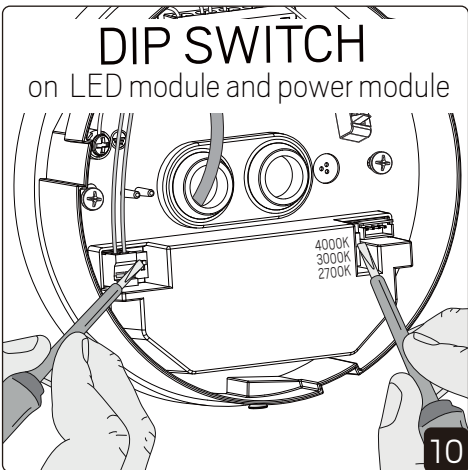

# Installation

NOTE! Only change when fixture is OFF

NOTE! Only change when fixture is OFF

DIP SWITCH POWER		Factory setting: 3000K   7,5W		Circo M White			Circo M Black		
		1	2	mA	Watt	2700K	3000K	4000K	2700K
■	■	150mA	7,5W	910lm	980lm	980lm	670lm	710lm	710lm
■	■	260mA	12,5W	1580lm	1690lm	1700lm	1130lm	1180lm	1190lm
■	■	360mA	17W	2100lm	2240lm	2250lm	1500lm	1570lm	1590lm
■	■	450mA	22W	2540lm	2720lm	2730lm	1820lm	1940lm	1940lm

**Replacement of light source**

**Replacement of control gear**

Assemble the new control gear

Recycling