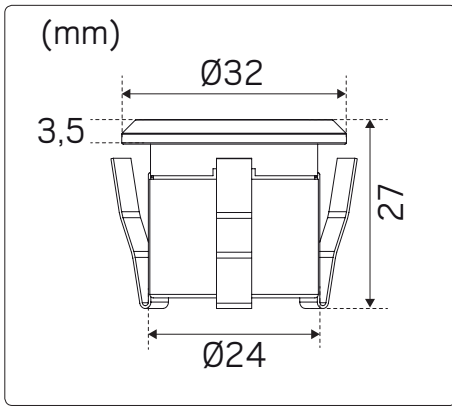

# hidealite

E-nr	Snro	El.nr	GTIN	Name	LED color	Color	Unit effect
77 640 35	45 234 44	31 060 32	7392971130163	Decklight Garden Kit	3000K	Stainless steel	4.5W
77 640 34	45 234 43	31 060 31	7392971130156	Decklight Garden	3000K	Stainless steel	0.8W