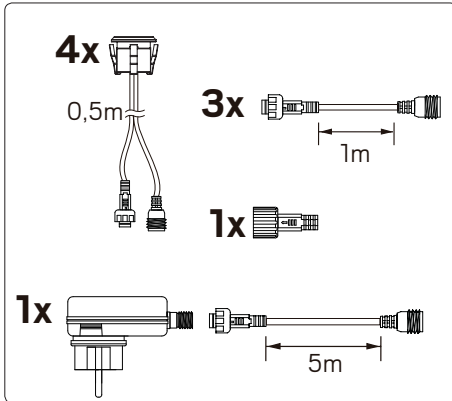

# hidealite

E-nr	Snro	El.nr	GTIN	Name	LED color	Color	Unit effect
77 640 35	45 234 44	31 060 32	7392971130163	Decklight Garden Kit	3000K	Stainless steel	4.5W
77 640 34	45 234 43	31 060 31	7392971130156	Decklight Garden	3000K	Stainless steel	0.8W

E-nr	Snro	El.nr	GTIN	Name	Effect	Numbers of LED
79 813 79	40 114 31	66 211 13	7392971130385	Trafo Decklight	12VDC / 12W	Min 1pcs - Max 12pcs 0.8W LED

For explanation of symbols see [www.hidealite.se](http://www.hidealite.se)