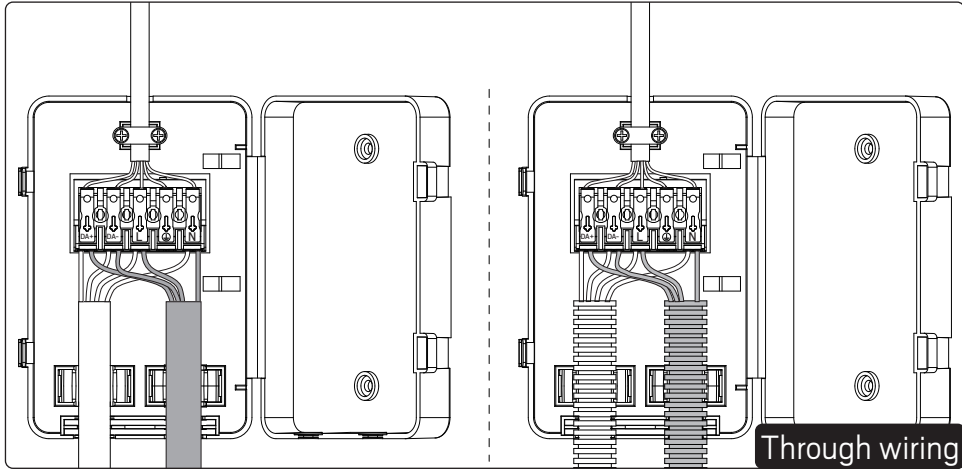

Installation with Linect

Linect works with Wago Winsta, Ensto, Wieland etc.