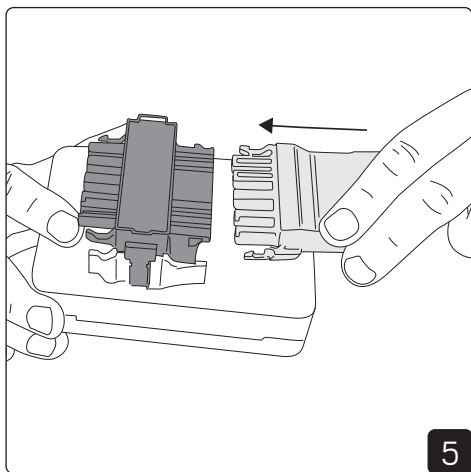

Installation with Linect

Linect works with Wago Winsta, Ensto, Wieland etc.