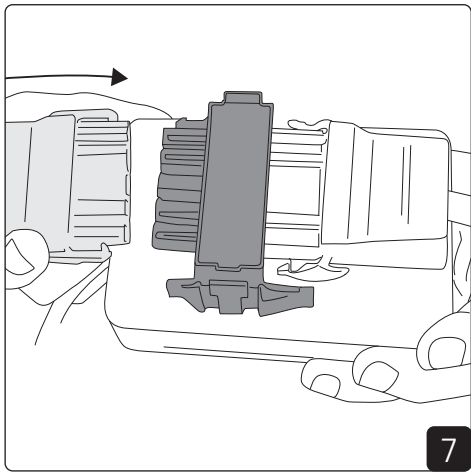

Installation with Q-box Mini

Installation with Linect

Linect works with Wago Winsta, Ensto, Wieland etc.

DIP on DALI driver

**8 STEP
DIP
DIM**

Sky OP			
mA	Lumen 3000K	Lumen 4000K	Effect
600mA	2950lm	3050lm	24W
700mA	3450lm	3500lm	28W
750mA	3650lm	3750lm	30W
800mA	3800lm	3900lm	32W
850mA	4150lm	4250lm	34W
900mA	4300lm	4400lm	36W
950mA	4500lm	4600lm	38W
1050mA	4950lm	5050lm	42W