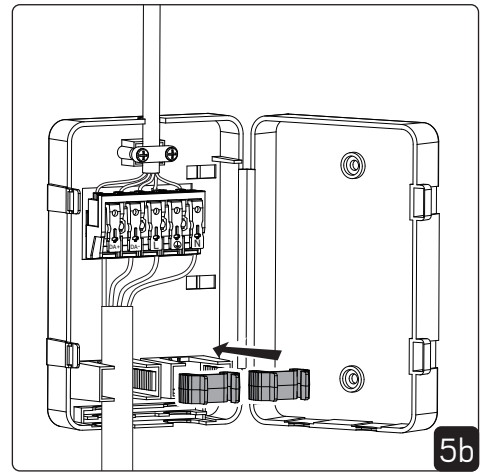

Accessories

E-nr	Snro	El.nr	GTIN	Name
7019652	4143814	3207091	7392971143798	Surfacemount frame Sky
7012483	4289493	3212071	7392971128566	Cover plate Panel Round

Installation

Installation - Surfacemount frame

Installation with Q-box Mini

Installation with Linect

Linect works with Wago Winsta, Ensto, Wieland etc.

DIP on DALI driver

**8 STEP
DIP
DIM**

Sky OP			
mA	Lumen 3000K	Lumen 4000K	Effect
600mA	2950lm	3050lm	24W
700mA	3450lm	3500lm	28W
750mA	3650lm	3750lm	30W
800mA	3800lm	3900lm	32W
850mA	4150lm	4250lm	34W
900mA	4300lm	4400lm	36W
950mA	4500lm	4600lm	38W
1050mA	4950lm	5050lm	42W