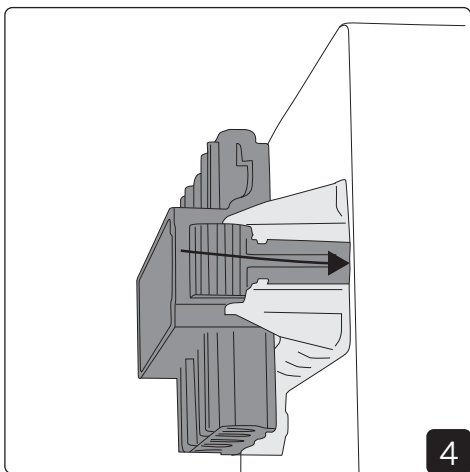

Installation with Linect

Linect works with Wago Winsta, Ensto, Wieland etc.