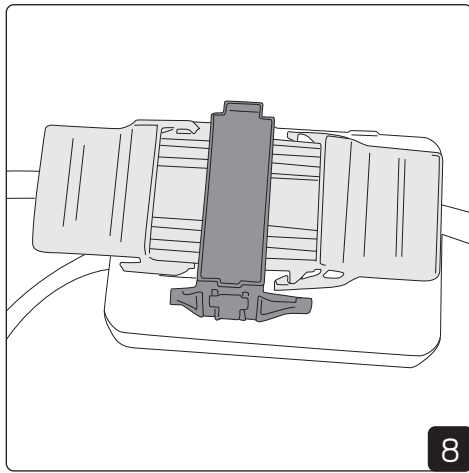

Installation with Q-box Mini

Installation with Linect

Linect works with Wago Winsta, Ensto, Wieland etc.

DIP on DALI driver

**8 STEP
DIP
DIM**

Sky OP			
mA	Lumen 3000K	Lumen 4000K	Effect
600mA	2950lm	3050lm	24W
700mA	3450lm	3500lm	28W
750mA	3650lm	3750lm	30W
800mA	3800lm	3900lm	32W
850mA	4150lm	4250lm	34W
900mA	4300lm	4400lm	36W
950mA	4500lm	4600lm	38W
1050mA	4950lm	5050lm	42W