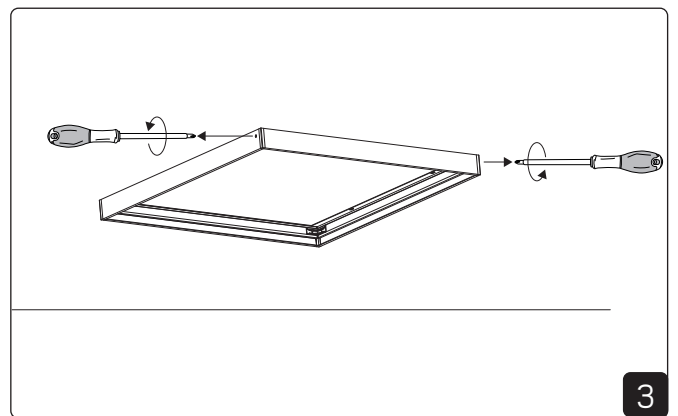

Accessories

E-nr	Snro	El.nr	GTIN	Name
7019652	4143814	3207091	7392971143798	Surfacemount frame Sky
7012483	4289493	3212071	7392971128566	Cover plate Panel Round

Installation

Installation - Surfacemount frame