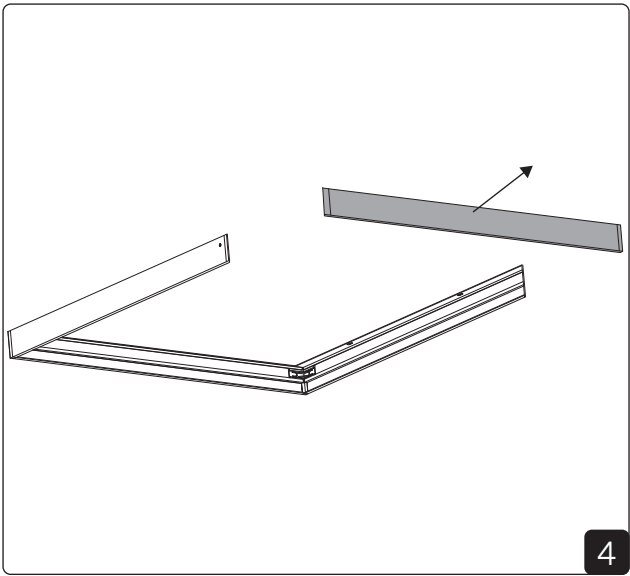

Accessories

E-nr	Snro	El.nr	GTIN	Name
7019652	4143814	3207091	7392971143798	Surfacemount frame Sky
7012483	4289493	3212071	7392971128566	Cover plate Panel Round

Installation

Installation - Surfacemount frame