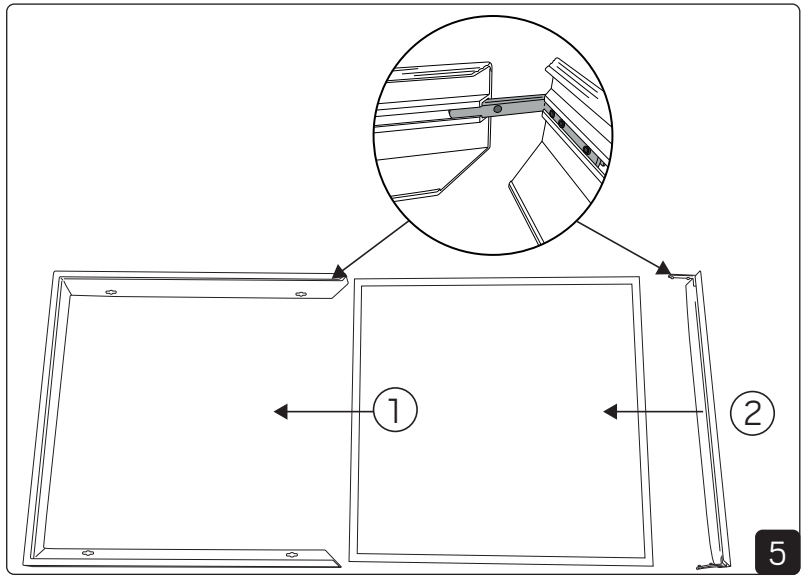

Accessories

E-nr	Snro	El.nr	GTIN	Name
7019652	4143814	3207091	7392971143798	Surfacemount frame Sky
7012483	4289493	3212071	7392971128566	Cover plate Panel Round

Installation

Installation - Surfacemount frame