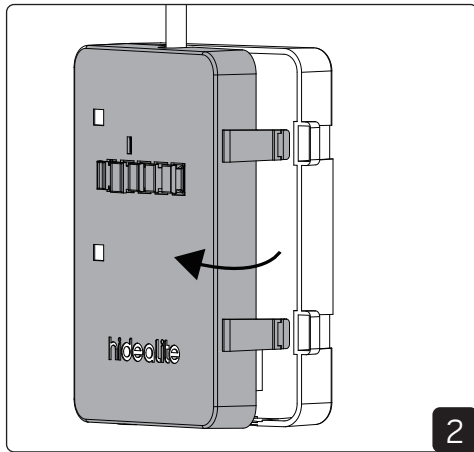

Installation with Q-box Mini