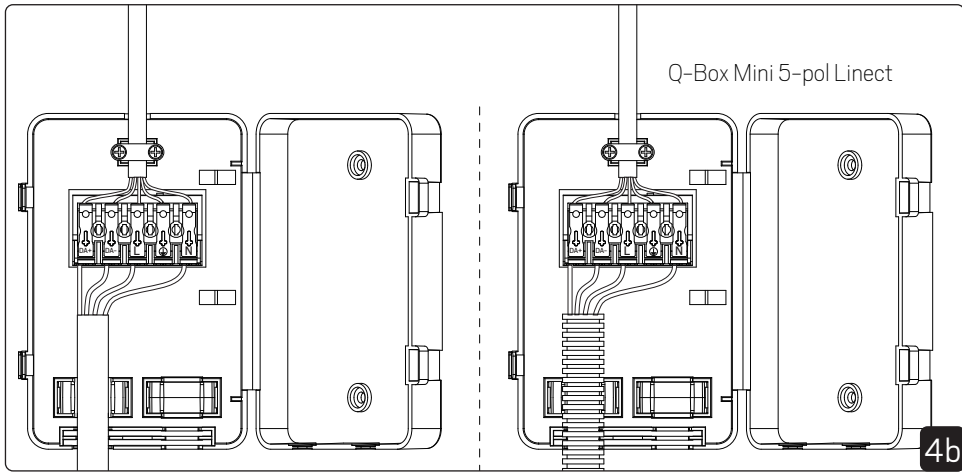

Accessories

E-nr	Snro	El.nr	GTIN	Name
7019652	4143814	3207091	7392971143798	Surfacemount frame Sky
7012483	4289493	3212071	7392971128566	Cover plate Panel Round

Installation

Installation - Surfacemount frame

Installation with Q-box Mini

Installation with Linect

Linect works with Wago Winsta, Ensto, Wieland etc.

DIP on DALI driver

**8 STEP
DIP
DIM**

Sky OP			
mA	Lumen 3000K	Lumen 4000K	Effect
600mA	2950lm	3050lm	24W
700mA	3450lm	3500lm	28W
750mA	3650lm	3750lm	30W
800mA	3800lm	3900lm	32W
850mA	4150lm	4250lm	34W
900mA	4300lm	4400lm	36W
950mA	4500lm	4600lm	38W
1050mA	4950lm	5050lm	42W