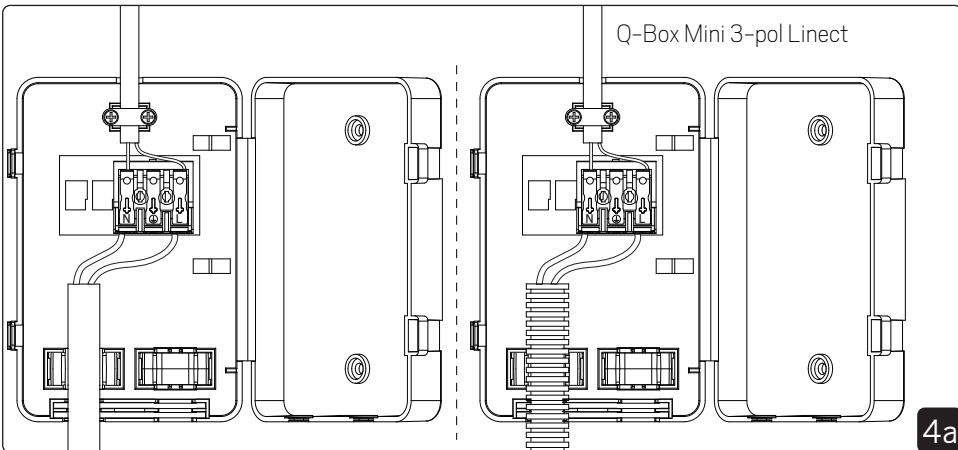

Accessories

E-nr	Snro	El.nr	GTIN	Name
7019652	4143814	3207091	7392971143798	Surfacemount frame Sky
7012483	4289493	3212071	7392971128566	Cover plate Panel Round

Installation

Installation - Surfacemount frame

Installation with Q-box Mini

Installation with Linect

Linect works with Wago Winsta, Ensto, Wieland etc.

DIP on DALI driver

**8 STEP
DIP
DIM**

Sky OP			
mA	Lumen 3000K	Lumen 4000K	Effect
600mA	2950lm	3050lm	24W
700mA	3450lm	3500lm	28W
750mA	3650lm	3750lm	30W
800mA	3800lm	3900lm	32W
850mA	4150lm	4250lm	34W
900mA	4300lm	4400lm	36W
950mA	4500lm	4600lm	38W
1050mA	4950lm	5050lm	42W