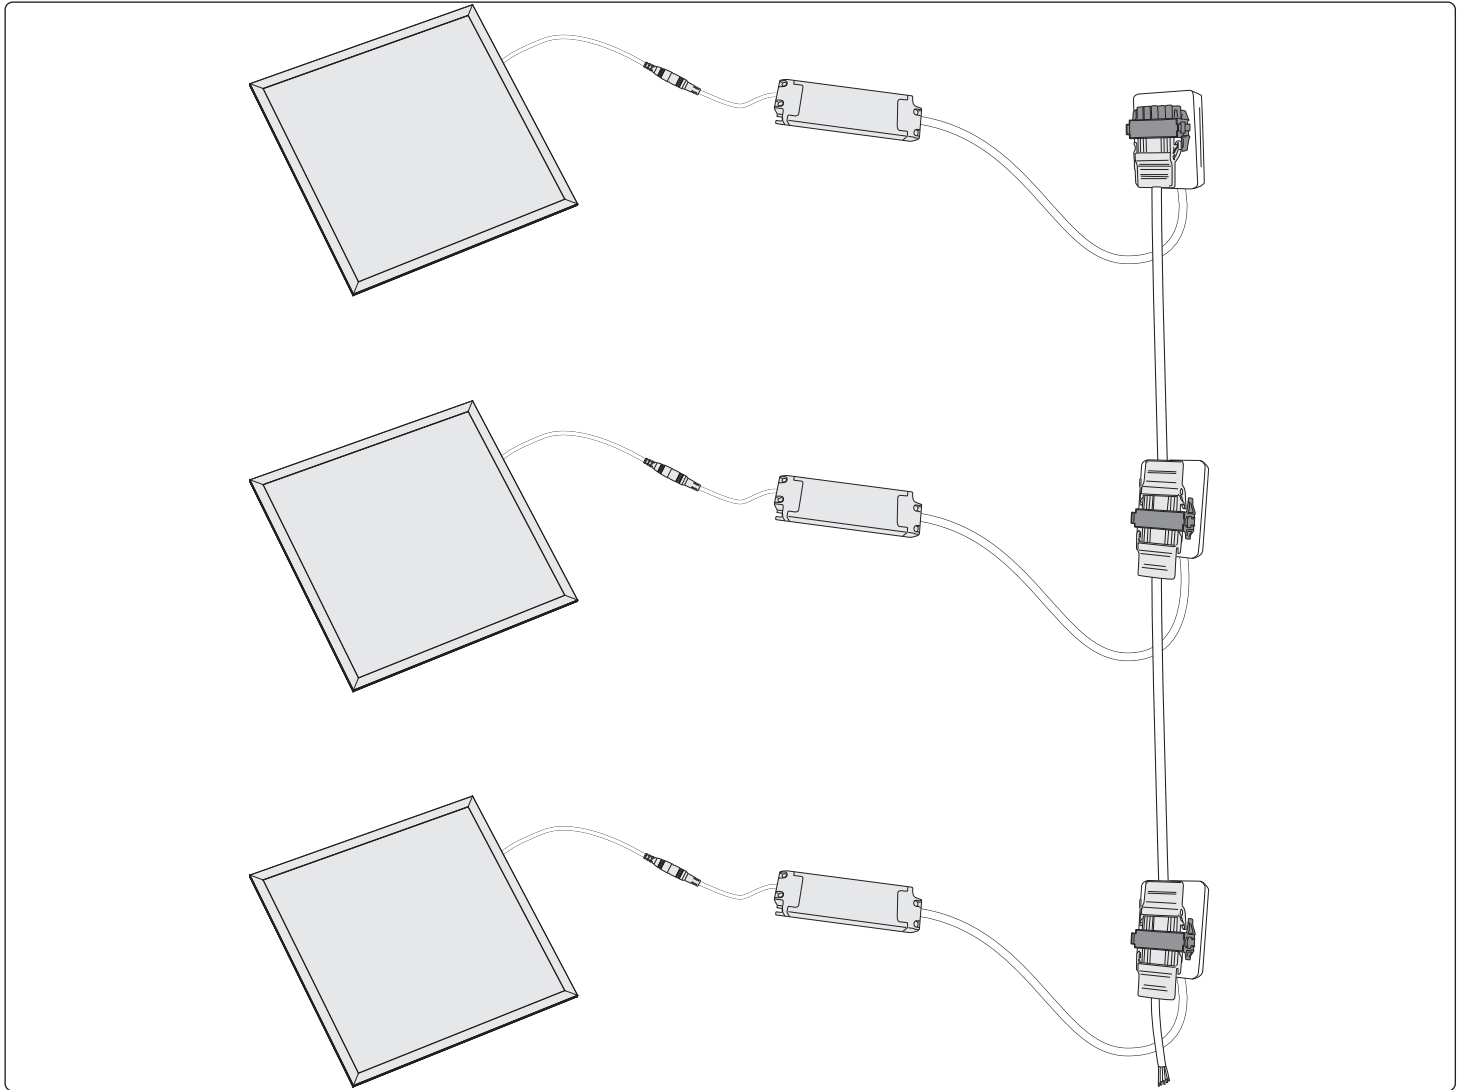

Installation with Q-box Mini

Installation with Linect

Linect works with Wago Winsta, Ensto, Wieland etc.

DIP on DALI driver

**8 STEP
DIP
DIM**

Sky OP			
mA	Lumen 3000K	Lumen 4000K	Effect
600mA	2950lm	3050lm	24W
700mA	3450lm	3500lm	28W
750mA	3650lm	3750lm	30W
800mA	3800lm	3900lm	32W
850mA	4150lm	4250lm	34W
900mA	4300lm	4400lm	36W
950mA	4500lm	4600lm	38W
1050mA	4950lm	5050lm	42W