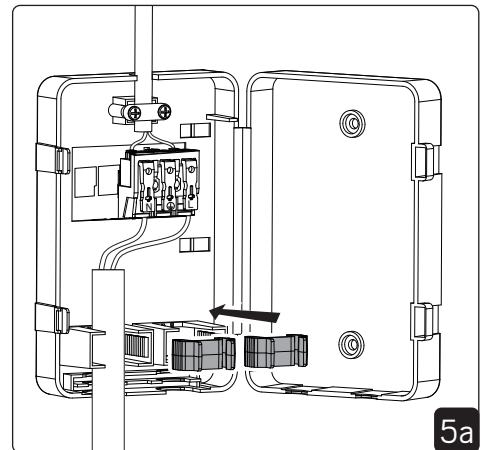

Accessories

E-nr	Snro	El.nr	GTIN	Name
7019652	4143814	3207091	7392971143798	Surfacemount frame Sky
7012483	4289493	3212071	7392971128566	Cover plate Panel Round

Installation

Installation - Surfacemount frame

Installation with Q-box Mini

Installation with Linect

Linect works with Wago Winsta, Ensto, Wieland etc.

DIP on DALI driver

**8 STEP
DIP
DIM**

Sky OP			
mA	Lumen 3000K	Lumen 4000K	Effect
600mA	2950lm	3050lm	24W
700mA	3450lm	3500lm	28W
750mA	3650lm	3750lm	30W
800mA	3800lm	3900lm	32W
850mA	4150lm	4250lm	34W
900mA	4300lm	4400lm	36W
950mA	4500lm	4600lm	38W
1050mA	4950lm	5050lm	42W