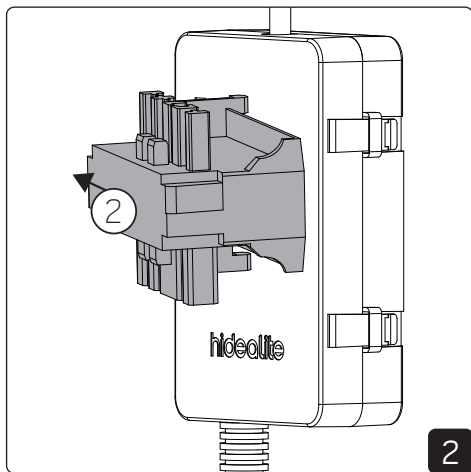

Installation with Linect

Linect works with Wago Winsta, Ensto, Wieland etc.